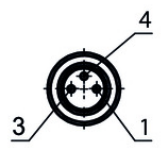

**ITEM 095005 C-M08F03-02X025PU02,0-M12M04-095005**

Description	Technical data	Accessories	Downloads
-------------	----------------	-------------	-----------

**Features**

- › 4-pin M12 male plug, straight
- › 3-pin M8 female plug, straight
- › PUR cable
- › Cable length 2m

**Mechanical values and environment**

Tightening torque	0,4 Nm
Number of conductors	2
Cable length	2 m

# Dimension drawing

- 1 = NC
- 2 = BN = UB
- 3 = SH
- 4 = WH = 0V

- 1 = BN = UB
- 3 = WH = 0V
- 4 = SH