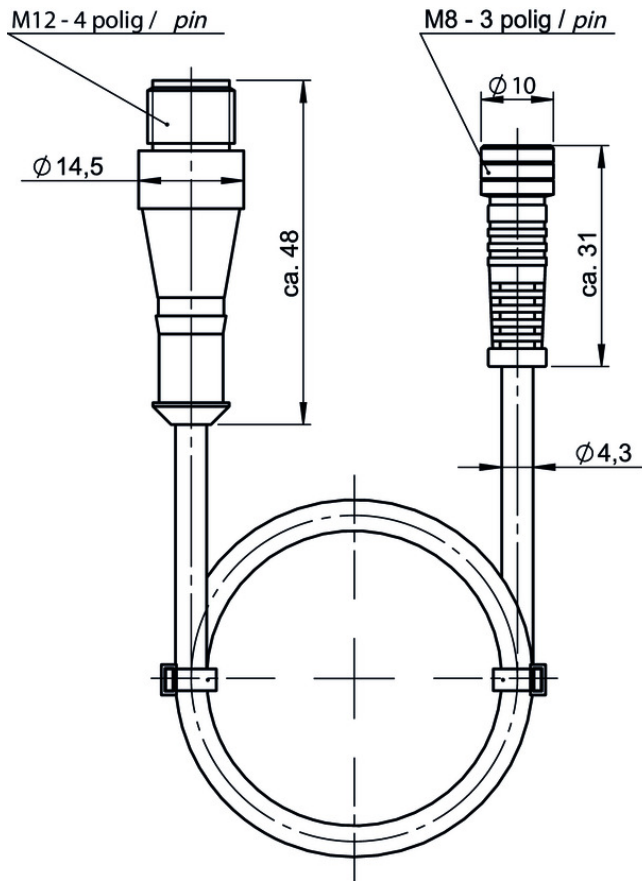

**ITEM 095005 C-M08F03-02X025PU02,0-M12M04-095005**

Description	Technical data	Accessories	Downloads
-------------	----------------	-------------	-----------

**Features**

- › 4-pin M12 male plug, straight
- › 3-pin M8 female plug, straight
- › PUR cable
- › Cable length 2m

**Mechanical values and environment**

Tightening torque	0,4 Nm
Number of conductors	2
Cable length	2 m

# Dimension drawing

- 1 = NC
- 2 = BN = UB
- 3 = SH
- 4 = WH = 0V

- 1 = BN = UB
- 3 = WH = 0V
- 4 = SH