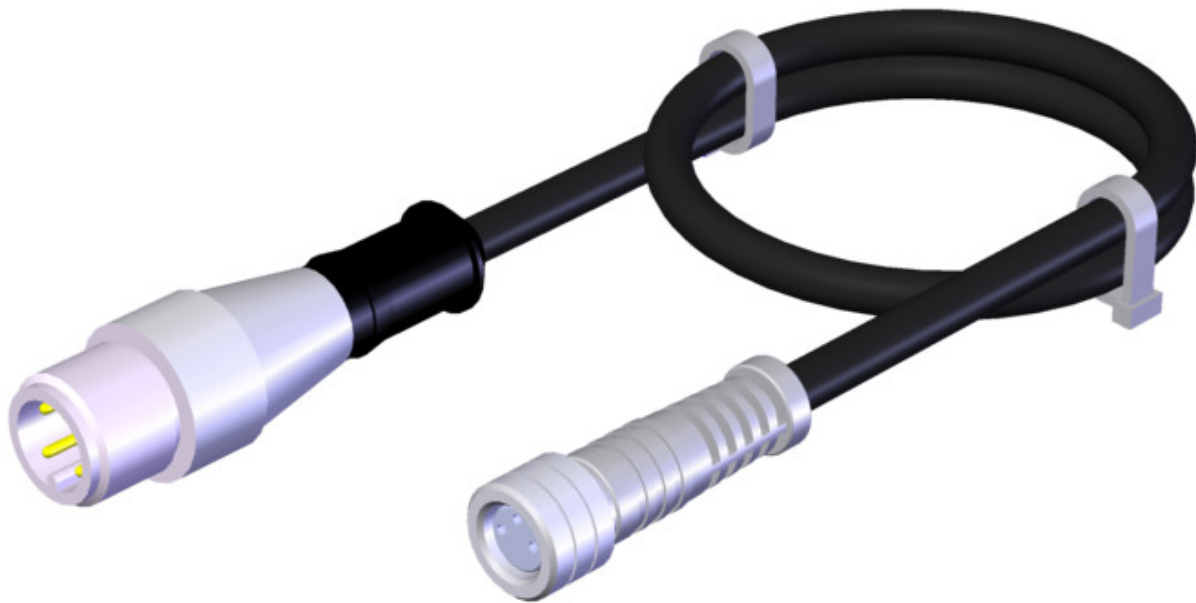

**ITEM 095005 C-M08F03-02X025PU02,0-M12M04-095005**

Description	Technical data	Accessories	Downloads
-------------	----------------	-------------	-----------

**Features**

- › 4-pin M12 male plug, straight
- › 3-pin M8 female plug, straight
- › PUR cable
- › Cable length 2m

**Mechanical values and environment**

Tightening torque	0,4 Nm
Number of conductors	2
Cable length	2 m