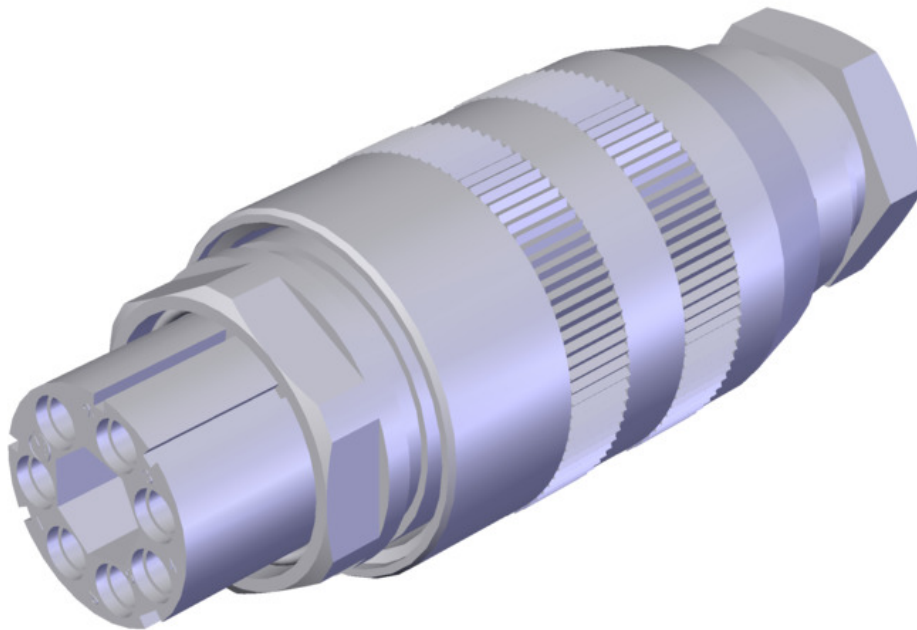

ITEM 013176 OSR6EF

Description	Technical data	Accessories	Downloads
-------------	----------------	-------------	-----------

Features

- › Crimp contacts
- › Coding shells

Coding shells

Two coding shells and screws. If used only matching connectors can be mated.

Cable (optional)

Cable sleeve PUR, color gray, conductor cross-section 1.0 mm².

Connector assignment for plug with cable

SR6

1	1
2	2
3	3
4	4
5	5
6	6

SR6

7

Mechanical values and environment

Plug housing material	PET ^[1]
Ambient temperature	-40 ... 90 °C
Degree of protection	IP 65
Connection type	Socket
Connection	Crimp connection
Designation of plug connector	SR6
Plug lock	Screw connection
Number of pins	7 6 + PE
Cable outlet	straight
Cable diameter	7 ... 9 mm

Electrical connection ratings

Rated current I	10000 mA
Rated voltage	AC/DC 250 V
Connection cross-section	0,5 ... 1,5 mm ²

[1] With metal union nut

Dimension drawing

Catalogs

- Bezpečnostní spínače s plastovým pouzdrém Sicherheitsschalter mit Kunststoffgehäuse Safety Switches with Plastic Housing Interruptores de seguridad con carcasa plástica Interrupteurs de sécurité avec boîtier plastique 塑料壳体的安全开关