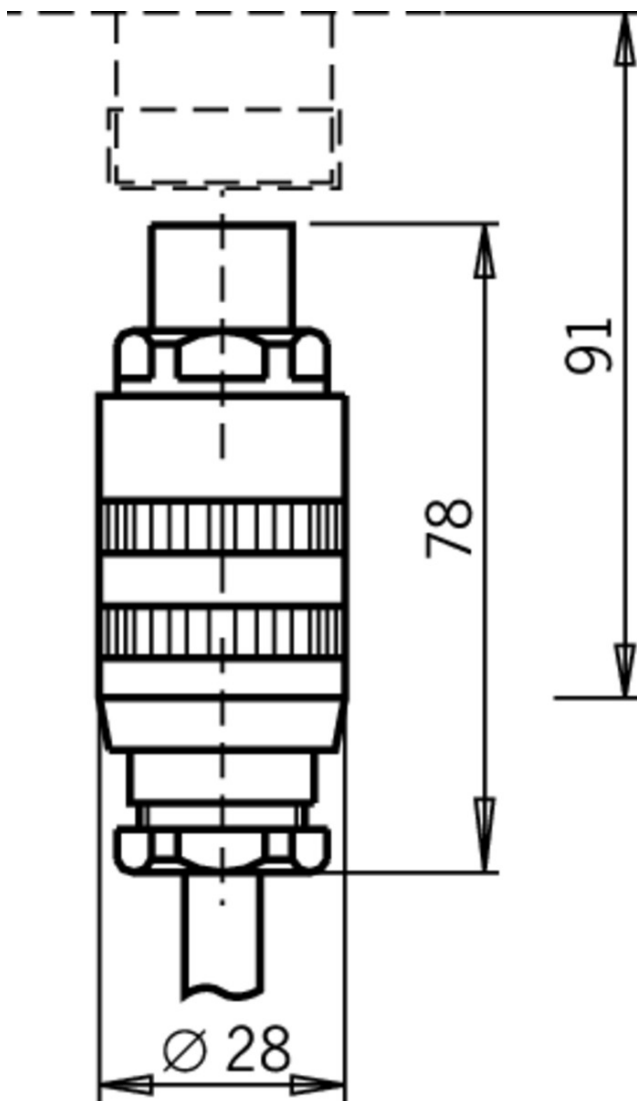

ITEM 013176 OSR6EF

Description	Technical data	Accessories	Downloads
-------------	----------------	-------------	-----------

Features

- › Crimp contacts
- › Coding shells

Coding shells

Two coding shells and screws. If used only matching connectors can be mated.

Cable (optional)

Cable sleeve PUR, color gray, conductor cross-section 1.0 mm².

Connector assignment for plug with cable

SR6

1	1
2	2
3	3
4	4
5	5
6	6

SR6

7

Mechanical values and environment

Plug housing material	PET ^[1]
Ambient temperature	-40 ... 90 °C
Degree of protection	IP 65
Connection type	Socket
Connection	Crimp connection
Designation of plug connector	SR6
Plug lock	Screw connection
Number of pins	7 6 + PE
Cable outlet	straight
Cable diameter	7 ... 9 mm

Electrical connection ratings

Rated current I	10000 mA
Rated voltage	AC/DC 250 V
Connection cross-section	0,5 ... 1,5 mm ²

[1] With metal union nut

Dimension drawing

Catalogs

- Bezpečnostní spínače s plastovým pouzdrém Sicherheitsschalter mit Kunststoffgehäuse Safety Switches with Plastic Housing Interruptores de seguridad con carcasa plástica Interrupteurs de sécurité avec boîtier plastique 塑料壳体的安全开关