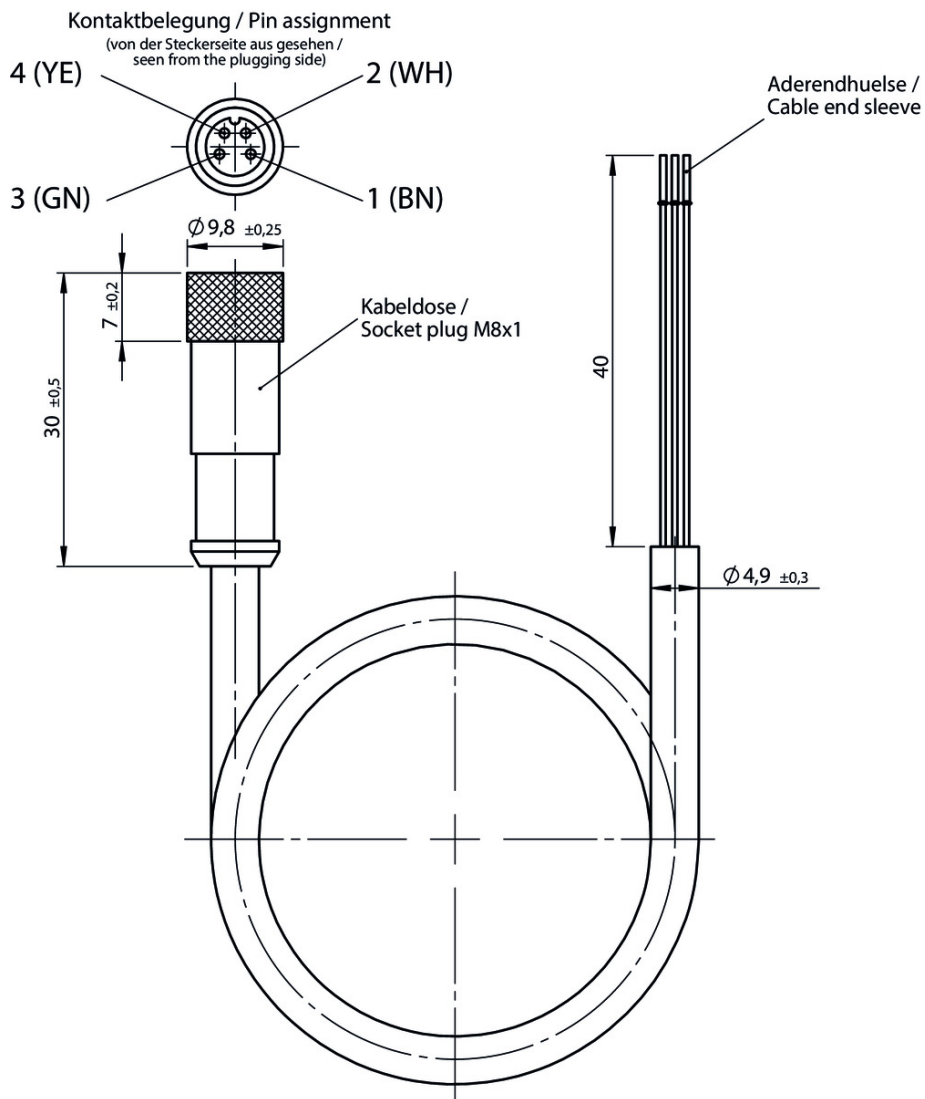

ITEM 104142 C-M08F04-04X025PV01,0-ES-104142

Description	Technical data	Accessories	Downloads
-------------	----------------	-------------	-----------

Features

- › M8 female plug, 4-pin
- › Straight plug connector
- › PVC cable
- › Cable length 1 m
- › With flying lead

Mechanical values and environment

Sheath material	PVC
Weight	Net 0,043 kg
Drag chain suitability	No
Ambient temperature	static -20 ... +80 °C
Number of conductors	4
Type of cable	straight
Cable length	1 m

Cable diameter	Approx.	4,9 mm
Conductor cross-section		0.25 mm ²
Sheath color		Black
Bending radius	static	12.5 x cable diameter
Connection 1		
Degree of protection		IP67 [1]
Connection		Plug connector M8x1
Connection type		Socket
Cable outlet		straight
Number of pins		4
Plug lock		Screw connection
Plug housing material		PUR
Connection 2		
Conductor end		Cable end sleeves
Connection		Flying lead

Electrical connection ratings

Rated voltage		60 V
Specific cable resistance	At 20°C	max.55 Ω/km
Test voltage		1 kV [2]

[1] In the inserted state

[2] eff./60 s

Dimension drawing

Catalogs

- Magnetisch codierte Sicherheitsschalter CMS Système de sécurité sans contact CMS
 Magnetically Coded Safety Switches CMS