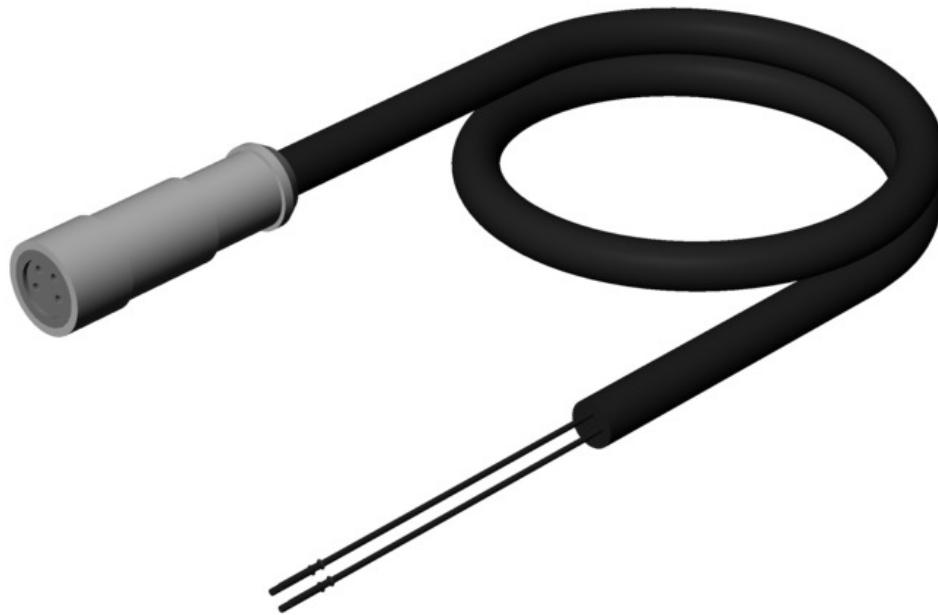

ITEM 104142 C-M08F04-04X025PV01,0-ES-104142

Description	Technical data	Accessories	Downloads
-------------	----------------	-------------	-----------

Features

- › M8 female plug, 4-pin
- › Straight plug connector
- › PVC cable
- › Cable length 1 m
- › With flying lead

Mechanical values and environment

Sheath material	PVC
Weight	Net 0,043 kg
Drag chain suitability	No
Ambient temperature	static -20 ... +80 °C
Number of conductors	4
Type of cable	straight
Cable length	1 m

Cable diameter	Approx.	4,9 mm
Conductor cross-section		0.25 mm ²
Sheath color		Black
Bending radius	static	12.5 x cable diameter
Connection 1		
Degree of protection		IP67 [1]
Connection		Plug connector M8x1
Connection type		Socket
Cable outlet		straight
Number of pins		4
Plug lock		Screw connection
Plug housing material		PUR
Connection 2		
Conductor end		Cable end sleeves
Connection		Flying lead