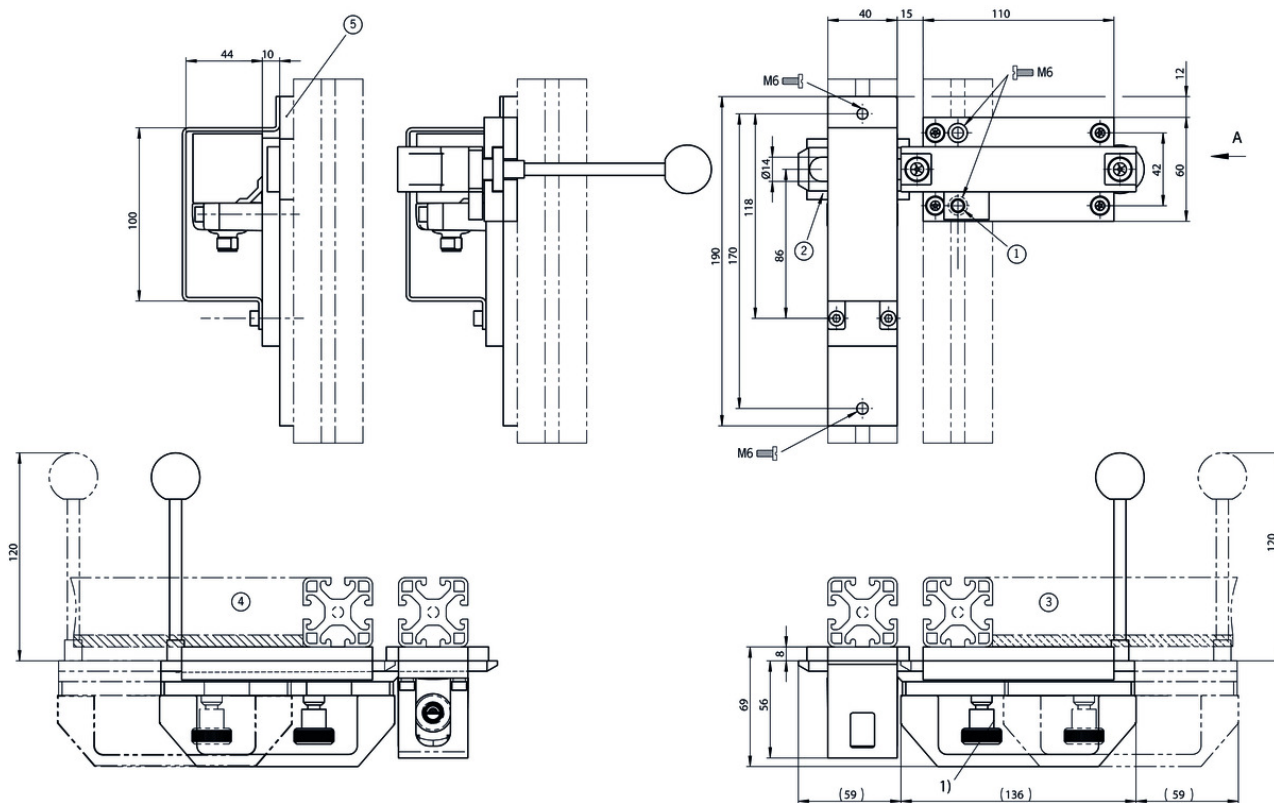

## Components included in the set

111708 Safety switch CES-AP-C01-CH-SB-111708

▼ Features

---

## Dimension drawing