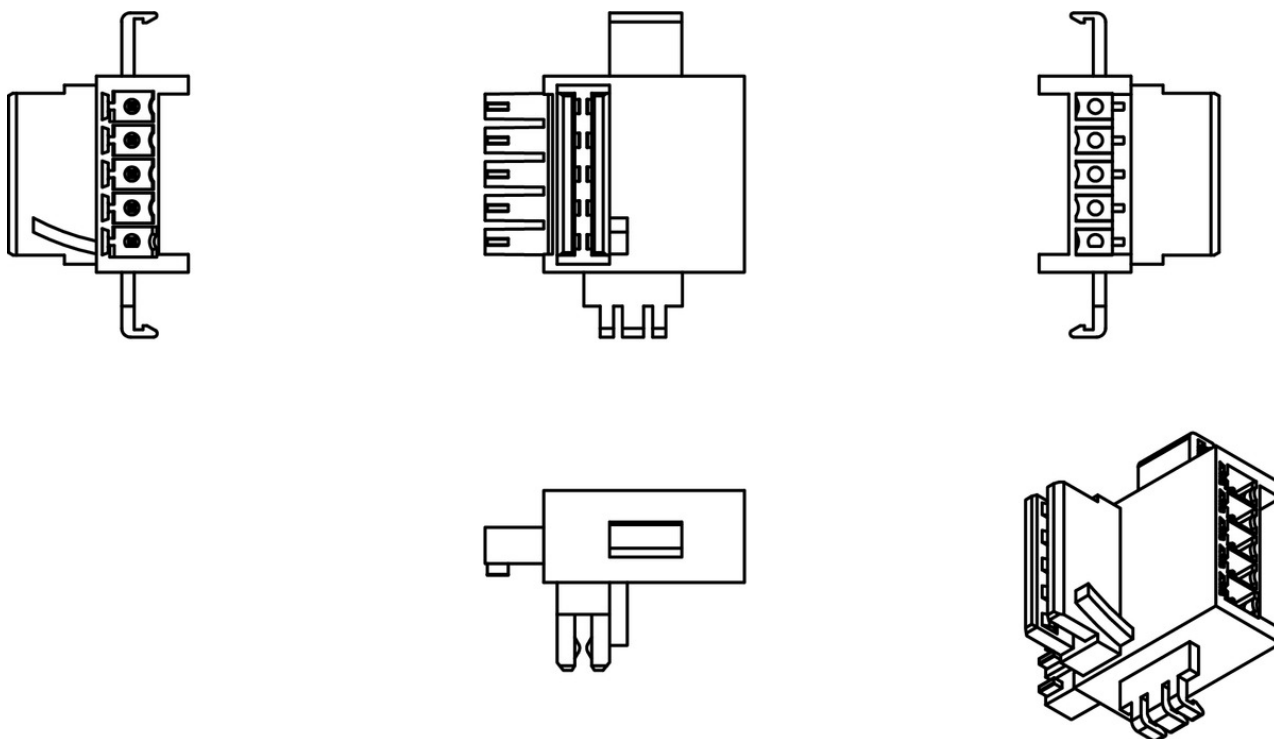

**ITEM 121308 AC-PL-B-121308**

Description	Technical data	Accessories	Downloads
-------------	----------------	-------------	-----------

**Mechanical values and environment**

Dimensions		36.5 x 29.2 x 20.5
Weight		
	Net	0,0052 kg
Ambient temperature		-10 ... +55 °C
Atmospheric humidity		
	Relative	10 ... 95 % rH
Connection		Plug connector 5 pin

## Dimension drawing