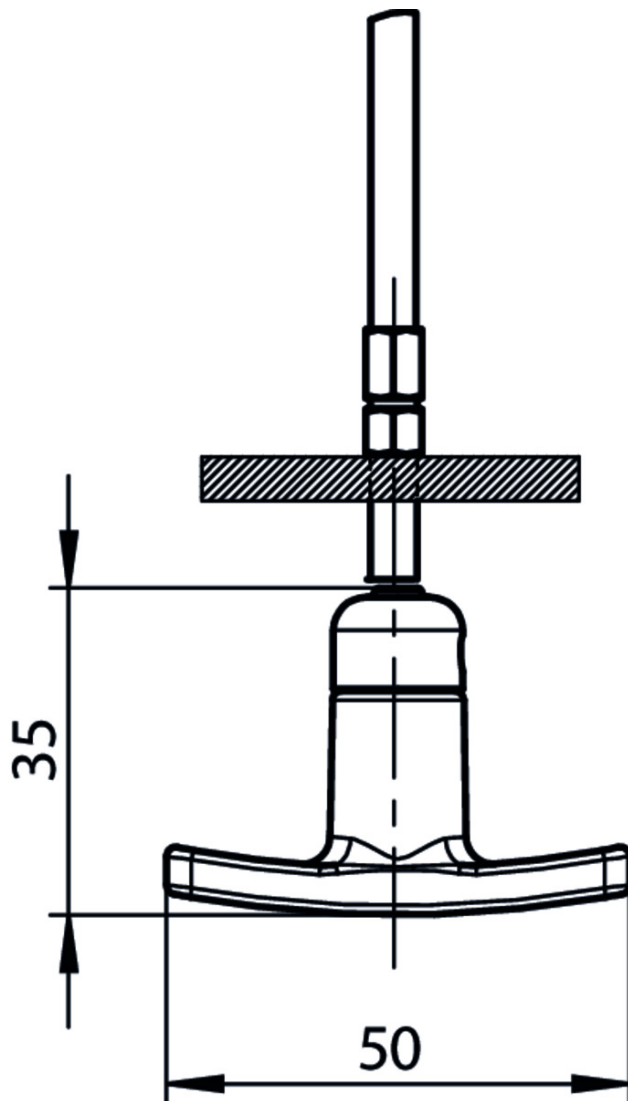

Dimension drawing

Catalogs

- ✓ Transpondercodierte Sicherheitsschalter - Verriegelungseinrichtungen und Zuhaltungen
  Transponder-coded safety switches - Interlocking devices and guard locking devices
  Interruptores de seguridad con codificación por transponder - Dispositivos de enclavamiento y bloqueos
  Interrupteurs de sécurité à codage par transpondeur - Dispositifs de verrouillage et interverrouillages

	Doc. no.	Version	Language	Download
Transpondercodierte Sicherheitsschalter - Verriegelungseinrichtungen und Zuhaltungen	127594	02-01/18		5.2 MB
Interrupteurs de sécurité à codage par transpondeur - Dispositifs de verrouillage et interverrouillages	137558	02-01/18		5.2 MB
Interruptores de seguridad con codificación por transponder - Dispositivos de enclavamiento y bloqueos	137560	02-01/18		5.2 MB