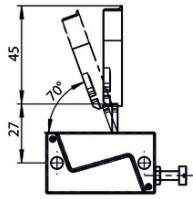

### Electrical connection ratings

Power supply	Inductive via read head
--------------	-------------------------

[1]  $F_{zh} = F_{max}/1.3$

### Dimension drawing

X=45mm (122675, 122676)

## Dimension drawing

122676 A-C-H-RU-LS-122676

122675 A-C-H-RO-LS-122675