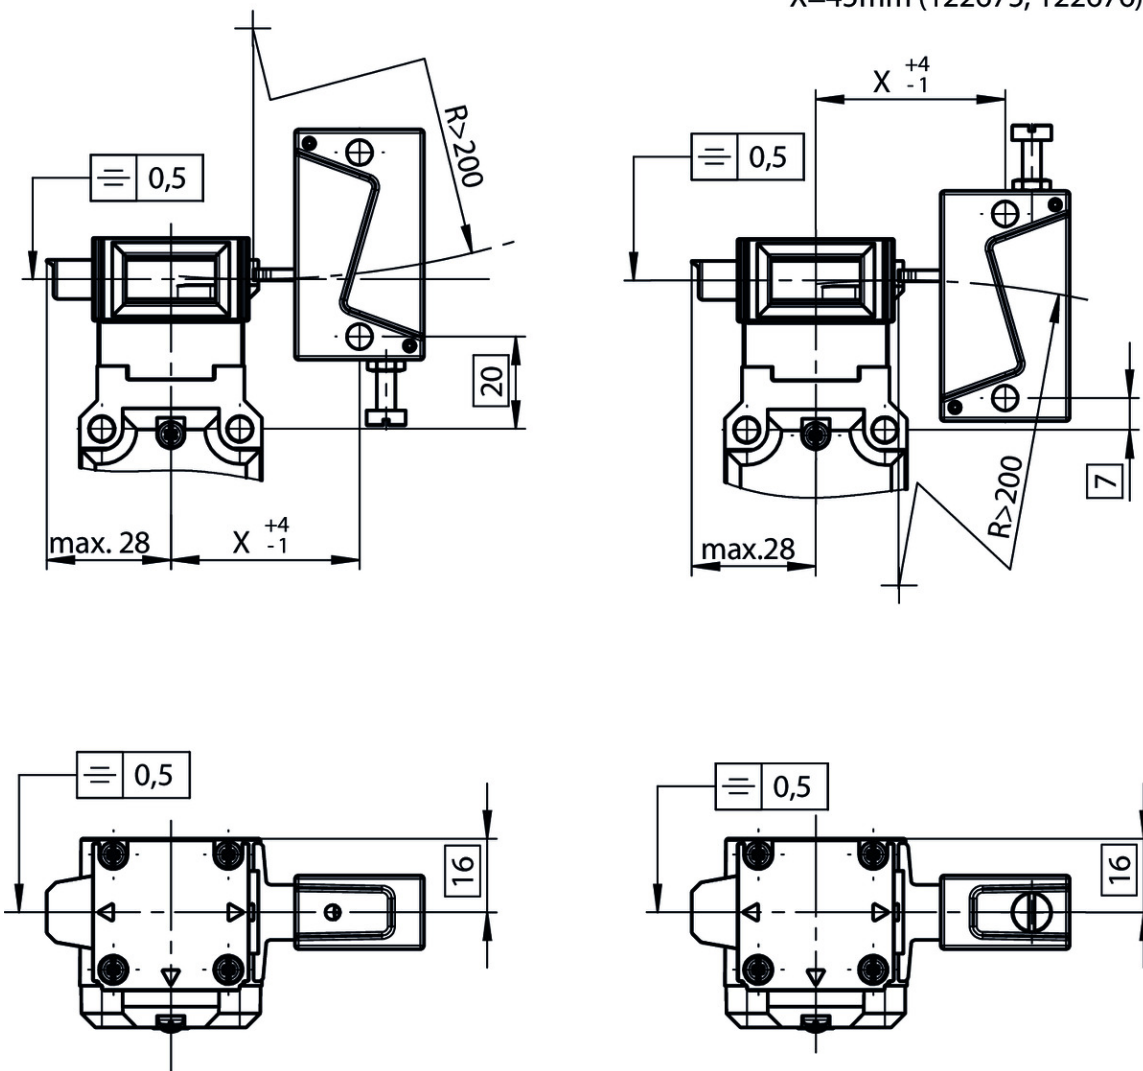

The safety screws included can be inserted with a normal tool, but cannot be removed again.

**Mechanical values and environment**

Housing material	Encapsulation	Fiber reinforced plastic, black
	Mounting range	Die-cast aluminum
Weight		0,06 kg

Ambient temperature	-20 ... 55 °C
Degree of protection	IP67 / IP69
Mechanical life	$1 \times 10^6$
Installation position	Any
Locking force $F_{max}$	2600 N
Locking force $F_{Zh}$	2000 N [1]
Overtravel	5 mm

### Dimension drawing

X=45mm (122675, 122676)

## Dimension drawing

122676 A-C-H-RU-LS-122676

122675 A-C-H-RO-LS-122675