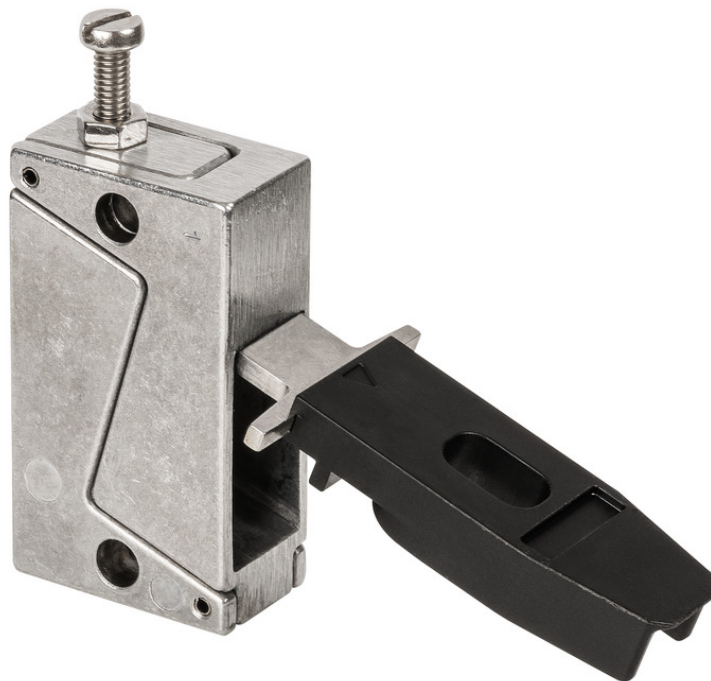

**ITEM 122676 A-C-H-RU-LS-122676**

Description	Technical data	Accessories	Downloads
-------------	----------------	-------------	-----------

**Features**

- › Hinged actuator for doors hinged at the bottom
- › Two safety screws included

**Hinged actuator**

For door radii less than 1000 mm a hinged actuator should be used. The spring action movement of the actuator prevents damage due to the actuator jamming in the actuator head. Depending on the movement of the safety guard, the actuator must be selected for left, right, top or bottom.

The safety screws included can be inserted with a normal tool, but cannot be removed again.

**Mechanical values and environment**

Housing material	Encapsulation	Fiber reinforced plastic, black
	Mounting range	Die-cast aluminum
Weight		0,06 kg

### Dimension drawing

X=45mm (122675, 122676)