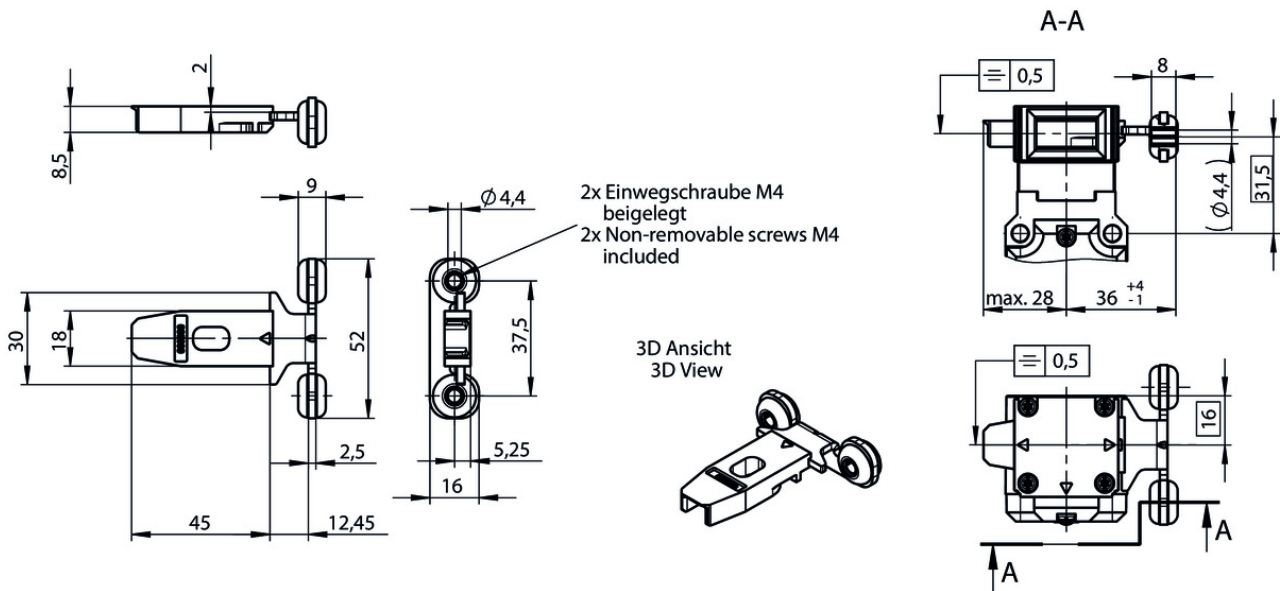

ITEM 122668 A-C-H-W-SST-122668

Description	Technical data	Accessories	Downloads
-------------	----------------	-------------	-----------

Features

- › Actuator bent at bottom
- › Two safety screws included

Mechanical values and environment

Housing material	Encapsulation	Fiber reinforced plastic, black
	Mounting	Stainless steel
	Bush	NBR
Weight		0,03 kg
Ambient temperature		-20 ... 55 °C

Degree of protection	IP67 / IP69
Mechanical life	1×10^6
Installation position	Any
Locking force F_{max}	1500 N
Locking force F_{Zh}	1100 N [1]
Overtravel	5 mm

Electrical connection ratings

Power supply	Inductive via read head
--------------	-------------------------

[1] $F_{zh} = F_{max}/1.3$

Dimension drawing

Dimension drawing

Mounting accessories

- ✓ Safety screws M4 x 14

074063 M4X14/V100

- ✓ Features

- › Safety screws M4 x 14
- › Packaging unit 100 pieces

Catalogs

- ✓ Sicherheitsschalter CTP mit integriertem AS-Interface

	Doc. no.	Version	Language	Download
Sicherheitsschalter CTP mit integriertem AS-Interface Safety switch CTP with integrated AS-Interface	126118	01-11/15	 	 0.8 MB