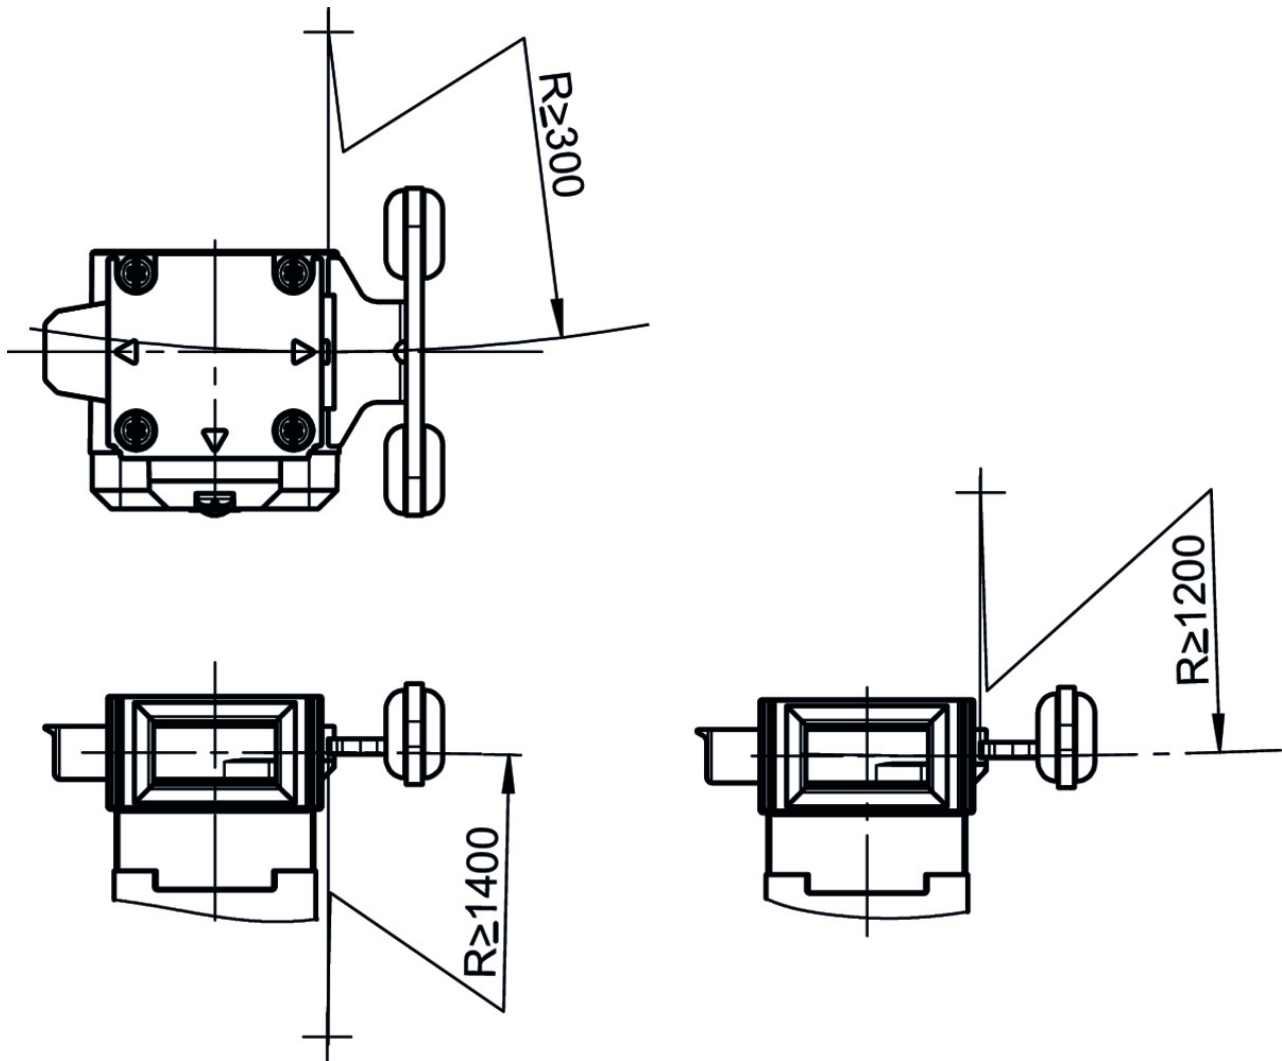

ITEM 122668 A-C-H-W-SST-122668

Description	Technical data	Accessories	Downloads
-------------	----------------	-------------	-----------

Features

- › Actuator bent at bottom
- › Two safety screws included

Mechanical values and environment

Housing material	Encapsulation	Fiber reinforced plastic, black
	Mounting	Stainless steel
	Bush	NBR
Weight		0,03 kg
Ambient temperature		-20 ... 55 °C

Degree of protection	IP67 / IP69
Mechanical life	1×10^6
Installation position	Any
Locking force F_{max}	1500 N
Locking force F_{Zh}	1100 N [1]
Overtravel	5 mm

Electrical connection ratings

Power supply	Inductive via read head
--------------	-------------------------

[1] $F_{zh} = F_{max}/1.3$

Dimension drawing

Dimension drawing

Mounting accessories

- ✓ Safety screws M4 x 14

074063 M4X14/V100

- ✓ Features

- › Safety screws M4 x 14
- › Packaging unit 100 pieces

Catalogs

- ✓ Sicherheitsschalter CTP mit integriertem AS-Interface

	Doc. no.	Version	Language	Download
Sicherheitsschalter CTP mit integriertem AS-Interface Safety switch CTP with integrated AS-Interface	126118	01-11/15	 	 0.8 MB