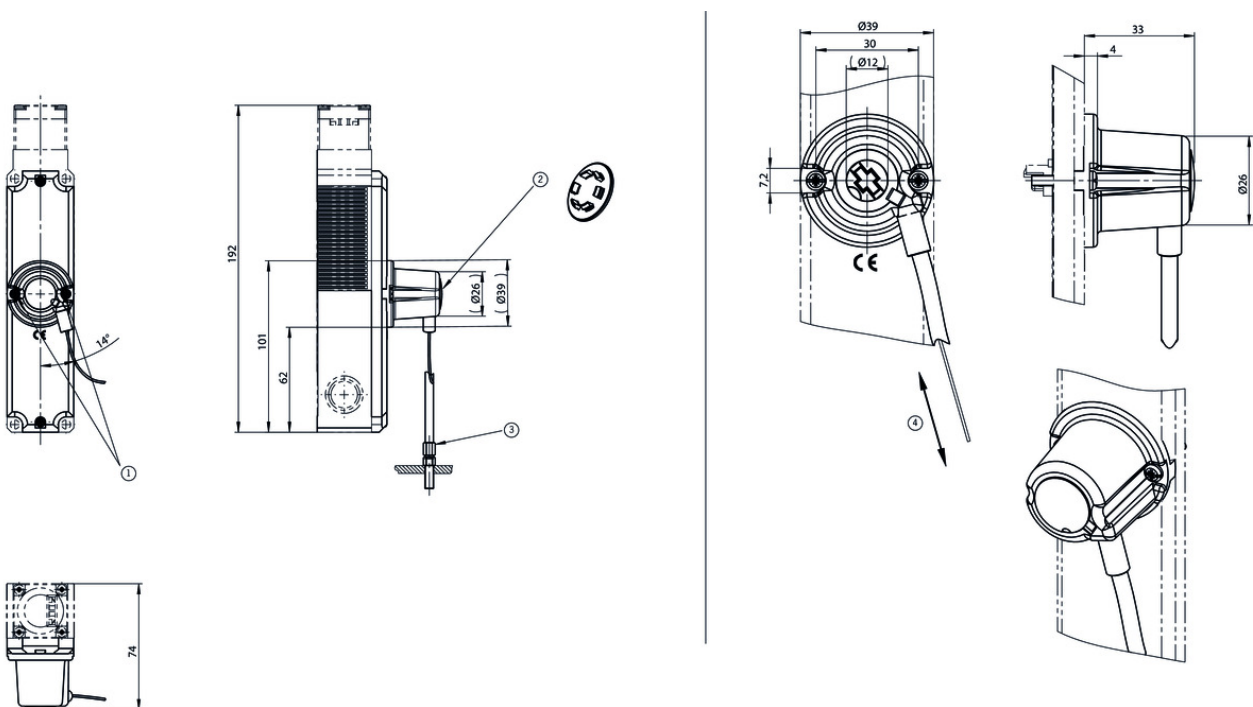

ITEM 124770 AE-B-A1-06,0-F-124770

Description	Technical data	Accessories	Downloads
-------------	----------------	-------------	-----------

Features

- › Can be used as escape release or emergency unlocking
- › automatic return
- › Rope length 6 m (without sheath)

Flexible routing of the pull wire permits release of the guard locking in inaccessible installation situations.

- › Usage as emergency unlocking if the safety switch is mounted in an inaccessible position
- › Usage as escape release for unlocking the guard locking from the danger area
- › Can be retrofitted to all series CTP/TP/STP/STA safety switches
- › Order rope sheath separately

Mechanical values and environment

Housing material	Plastic
Rope length	

Cabling rope 6 m [1]

Miscellaneous

Detent mechanism

No [2]

[1] Rope without outer

[2] Resetting

Dimension drawing

Legende

- 1 Mounting by means of the screw included, length: 17mm!
- 2 Cover
- 3 Adjusting screw M5x17.5 for fixing the hose cable (included).
- 4 A stroke of min. 17mm is necessary for reliable release.