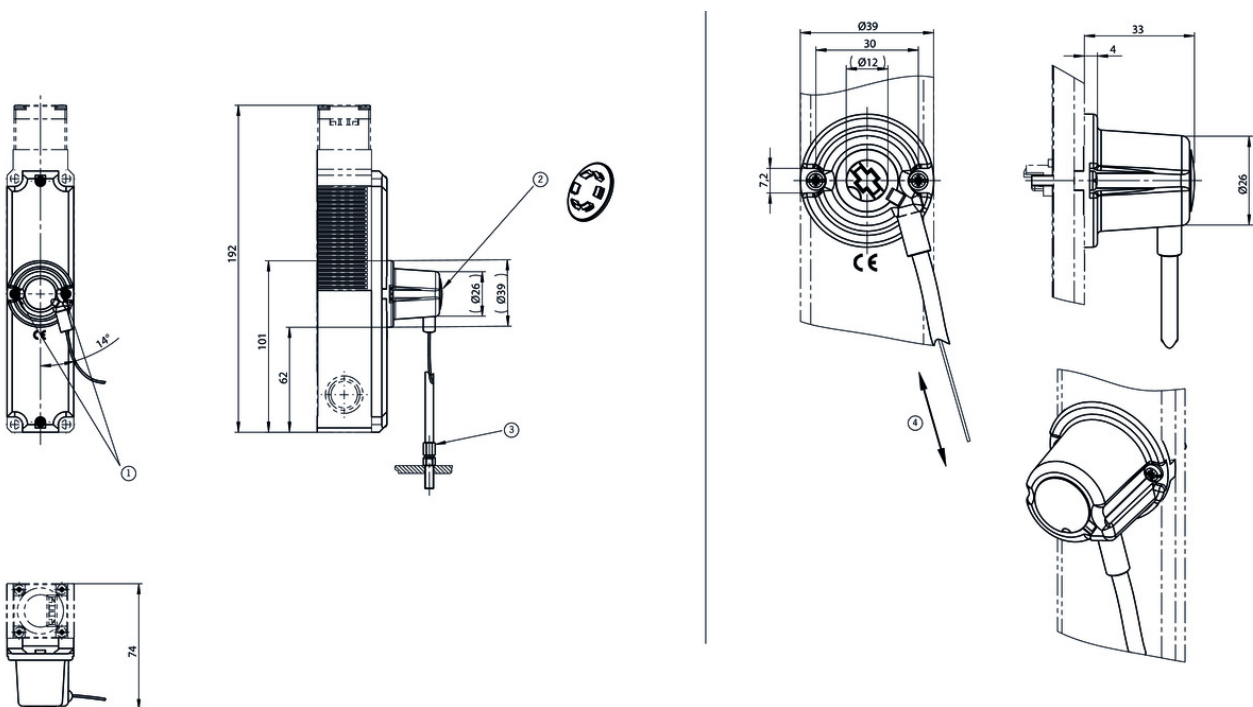

### Mechanical values and environment

Housing material	Plastic
Rope length	

Cabling rope 6 m [1]

## Miscellaneous

Detent mechanism

Yes [2]

[1] Rope without outer

[2] Not resetting

## Dimension drawing

## Legende

- 1 Mounting by means of the screw included, length: 17mm!
- 2 Cover
- 3 Adjusting screw M5x17.5 for fixing the hose cable (included).
- 4 A stroke of min. 17mm is necessary for reliable release.