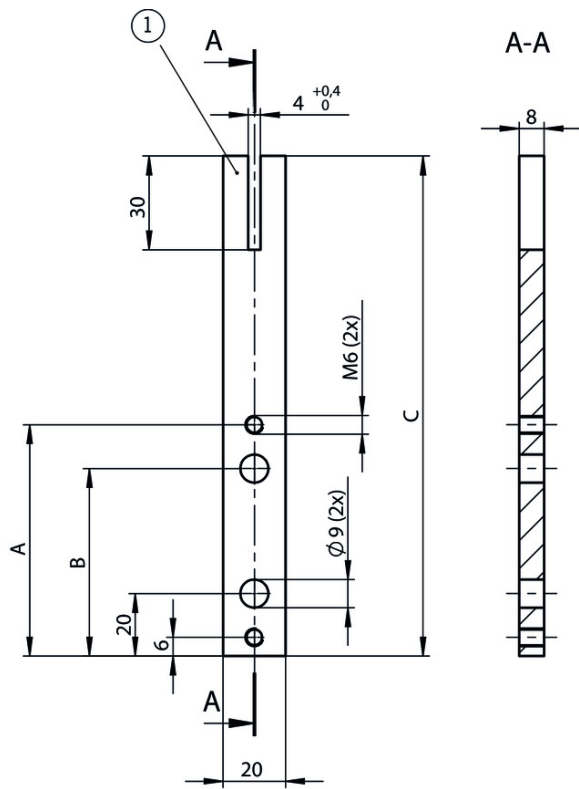

ITEM 124585 BETAETIGERLEISTE SN02X12

Description	Technical data	Accessories	Downloads
-------------	----------------	-------------	-----------

Features

- › Actuator bar SN02X12: Steel, material no. 1.0503 (C45) with burnished surface (black)

Mechanical values and environment

Dimensions	160x20x8
Material	Steel, material no. 1.0503 (C45) with burnished surface (black)

Miscellaneous

Additional information	
Mounting holes	2 x M6
Slot	30 x 4 mm

Dimension drawing

124585	74	60	160
②	A	B	C

Legende

- 1 Actuator bar SN02X12: Steel, material no. 1.0503 (C45) with burnished surface (black)
- 2 Ident no.