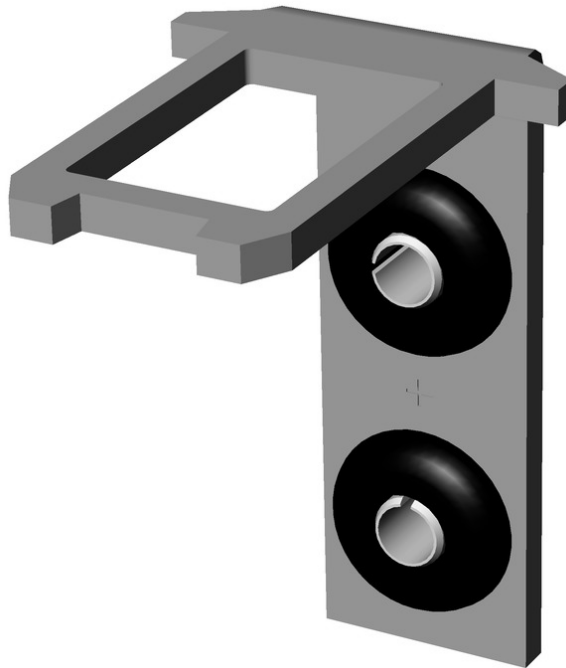

ITEM 105808 BETAETIGER-S-WT-SN-C2115

Description	Technical data	Accessories	Downloads
-------------	----------------	-------------	-----------

Features

- › Two stainless safety screws per actuator
- › Actuators with rubber bushings
- › Minimum door radius 300 mm

Notice

Type S actuators must not be used in conjunction with insertion funnels. L actuators must be used for insertion funnels.

Bent actuator

Suitable for a maximum tensile force of 1000 N.

Screws made of stainless steel

The safety screws included can be inserted with a normal tool, but cannot be removed again.

Mechanical values and environment

Material	Actuator	Stainless steel
	screw	Stainless steel
	rubber bush	NBR
Door radius		min.300 mm
Locking force F_{max}		Reduced locking force by actuator max.1000 N
Overtravel		max.5 mm

Miscellaneous

C number	Installation dimensions as for TP actuator
Usability of insertion funnel	No

Dimension drawing

Catalogs

- ▼ Bepečnostní spínače s plastovým pouzdem Sicherheitsschalter mit Kunststoffgehäuse Safety Switches with Plastic Housing Interruptores de seguridad con carcasa plástica Interrupteurs de sécurité avec boîtier plastique 塑料壳体 的安全开关