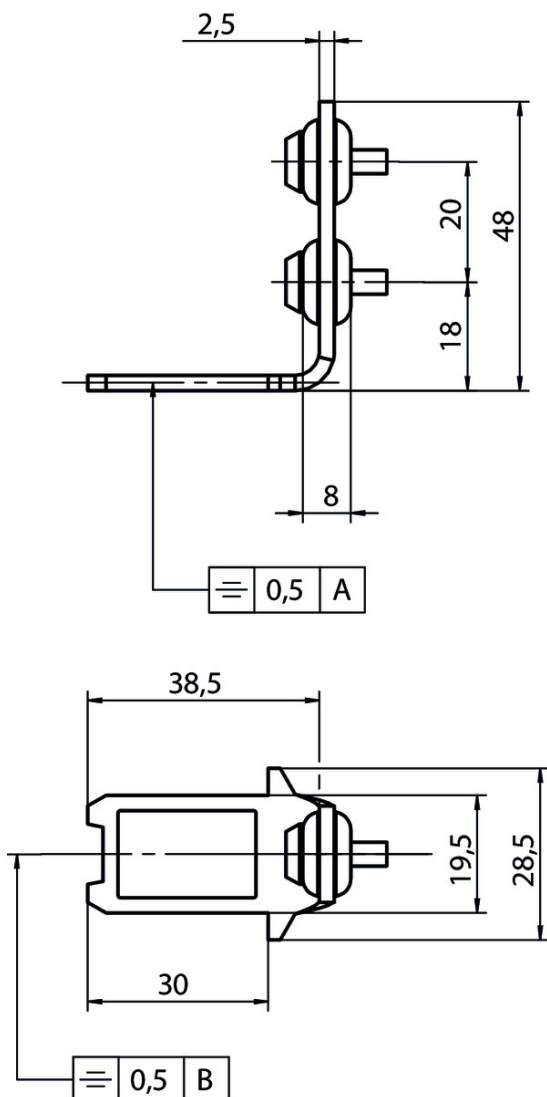

ITEM 105808 BETAETIGER-S-WT-SN-C2115

Description	Technical data	Accessories	Downloads
-------------	----------------	-------------	-----------

Features

- › Two stainless safety screws per actuator
- › Actuators with rubber bushings
- › Minimum door radius 300 mm

The safety screws included can be inserted with a normal tool, but cannot be removed again.

Mechanical values and environment

Material	Actuator	Stainless steel
	screw	Stainless steel
	rubber bush	NBR
Door radius		min.300 mm
Locking force F_{max}		Reduced locking force by actuator max.1000 N
Overtravel		max.5 mm

Miscellaneous

C number	Installation dimensions as for TP actuator
Usability of insertion funnel	No

Dimension drawing

Catalogs

- ▼ Bepečnostní spínače s plastovým pouzdem Sicherheitsschalter mit Kunststoffgehäuse Safety Switches with Plastic Housing Interruptores de seguridad con carcasa plástica Interrupteurs de sécurité avec boîtier plastique 塑料壳体 的安全开关