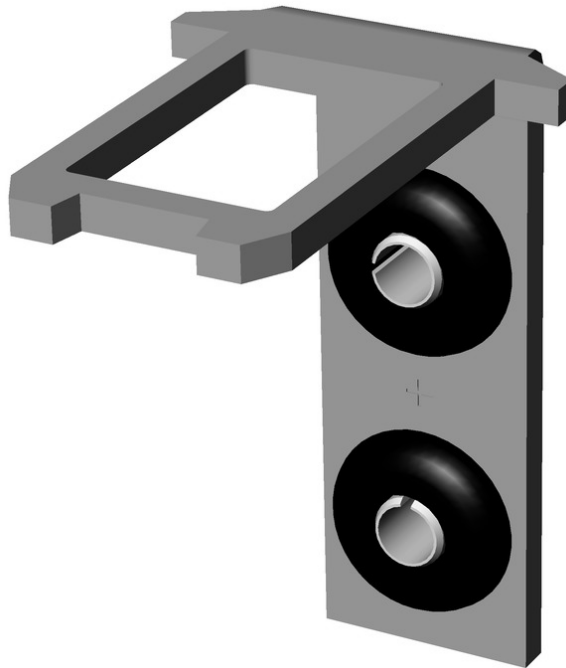

ITEM 105809 BETAETIGER-S-WT-LN-C2115

Description	Technical data	Accessories	Downloads
-------------	----------------	-------------	-----------

Features

- › Two stainless safety screws per actuator
- › Actuators with rubber bushings
- › Minimum door radius 300 mm

Notice

Type S actuators must not be used in conjunction with insertion funnels. L actuators must be used for insertion funnels.

Bent actuator

Suitable for a maximum tensile force of 1000 N.

Screws made of stainless steel

The safety screws included can be inserted with a normal tool, but cannot be removed again.

Mechanical values and environment

Material	Actuator	Stainless steel
	screw	Stainless steel
	rubber bush	NBR
Door radius	min.300 mm	
Locking force F_{max}	Reduced locking force by actuator max.1000 N	
Overtravel	max.5 mm	

Miscellaneous

C number	Installation dimensions as for TP actuator
Usability of insertion funnel	Yes

Dimension drawing

Catalogs

- ▼ Bezpečnostní spínače s plastovým pouzdrém Sicherheitsschalter mit Kunststoffgehäuse Safety Switches with Plastic Housing Interruptores de seguridad con carcasa plástica Interrupteurs de sécurité avec boîtier plastique 塑料壳体的安全开关