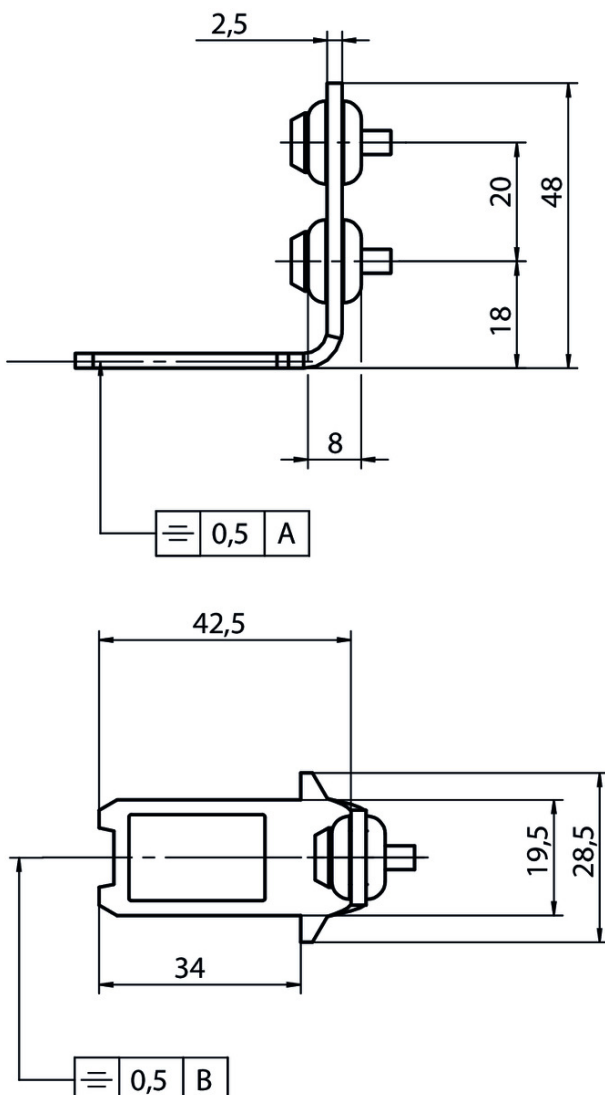

ITEM 105809 BETAETIGER-S-WT-LN-C2115

Description	Technical data	Accessories	Downloads
-------------	----------------	-------------	-----------

Features

- › Two stainless safety screws per actuator
- › Actuators with rubber bushings
- › Minimum door radius 300 mm

The safety screws included can be inserted with a normal tool, but cannot be removed again.

Mechanical values and environment

Material	Actuator	Stainless steel
	screw	Stainless steel
	rubber bush	NBR
Door radius	min.300 mm	
Locking force F_{max}	Reduced locking force by actuator max.1000 N	
Overtravel	max.5 mm	

Miscellaneous

C number	Installation dimensions as for TP actuator
Usability of insertion funnel	Yes

Dimension drawing

Catalogs

- ▼ Bezpečnostní spínače s plastovým pouzdrém Sicherheitsschalter mit Kunststoffgehäuse Safety Switches with Plastic Housing Interruptores de seguridad con carcasa plástica Interrupteurs de sécurité avec boîtier plastique 塑料壳体的安全开关