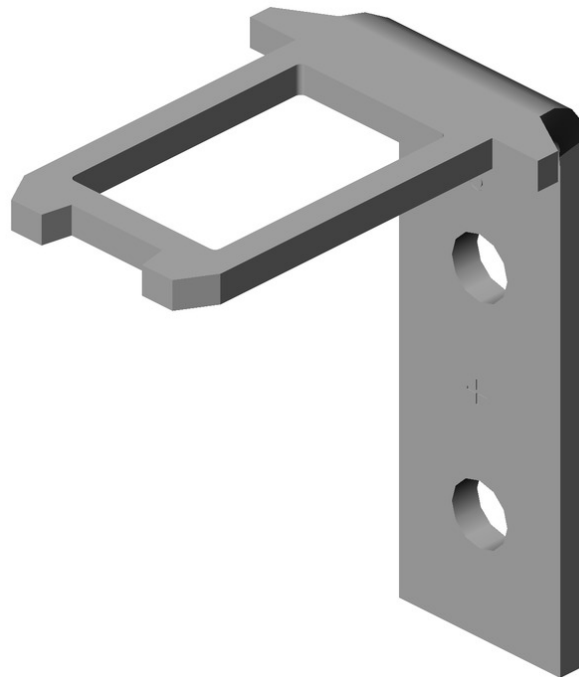

## ITEM 115073 BETAETIGER-S-W-SN-C2115

Description	Technical data	Accessories	Downloads
-------------	----------------	-------------	-----------

### Features

- › Two stainless safety screws per actuator
- › Minimum door radius 300 mm

### Bent actuator

Suitable for a maximum tensile force of 1000 N.