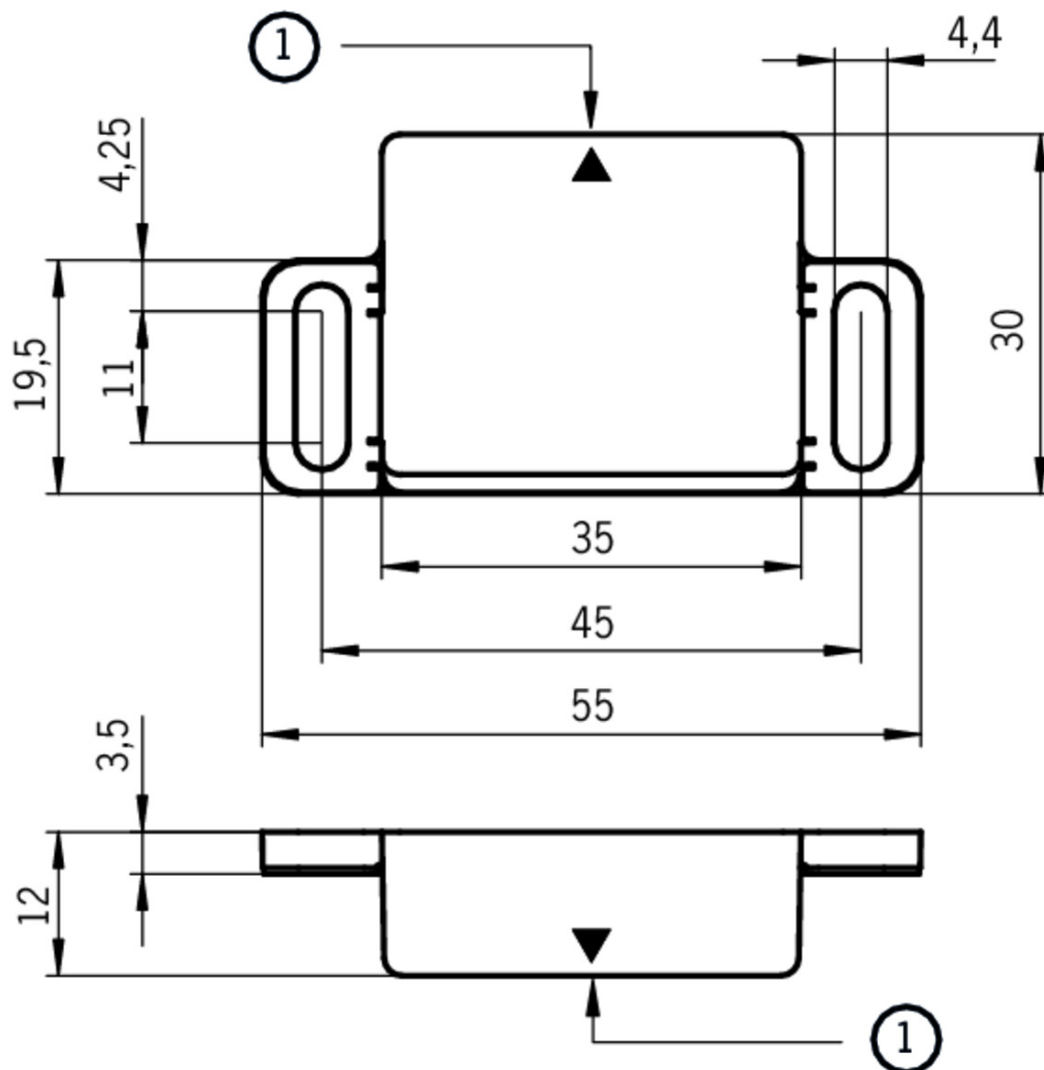

ITEM 112710 CES-A-BLN-U2-112710

Description	Technical data	Accessories	Downloads
-------------	----------------	-------------	-----------

**Features**

- › Cube-shaped design 55 x 30 mm
- › Usage independent of position of door hinge

**Approvals**

**Mechanical values and environment**

Housing material	Plastic (PBT)
Weight	Net 0,02 kg
Ambient temperature	-40 ... 70 °C
Degree of protection	IP67/IP69K
Installation position	Active face opposite read head

Tightening torque

Fixing screws max.0,4 Nm

### Dimension drawing