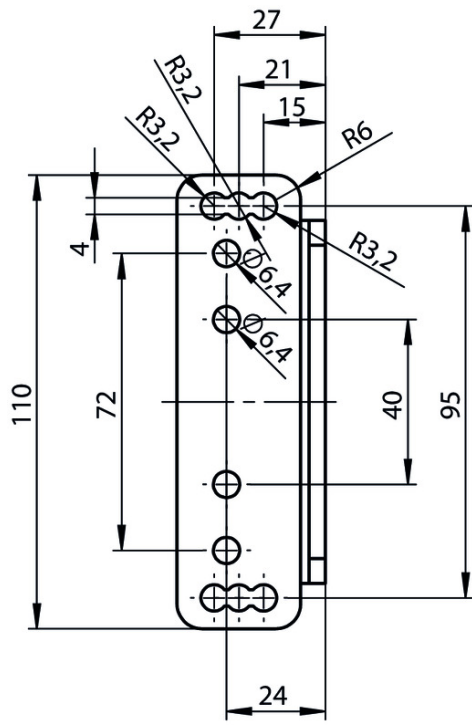

# Dimension drawing

## Montagebeispiel

## Legende

- 1 2 M5x16 screws, including one safety screw in the actuator's scope of delivery
- 2 It is imperative to use the enclosed toothed washers to fasten the switch so that the housing is conductively connected to the underlying surface.