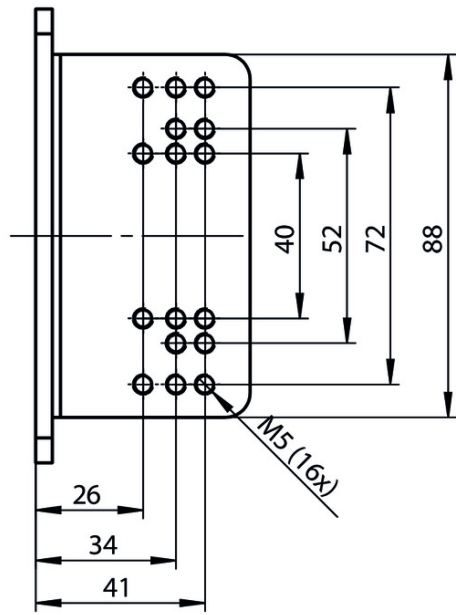

# Dimension drawing

## Montagebeispiel

## Legende

- 1 2 M5x16 screws, including one safety screw in the actuator's scope of delivery
- 2 It is imperative to use the enclosed toothed washers to fasten the switch so that the housing is conductively connected to the underlying surface.