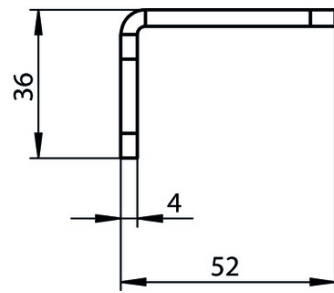

# Dimension drawing

## Legende

- 1 2 M5x16 screws, including one safety screw in the actuator's scope of delivery
- 2 It is imperative to use the enclosed toothed washers to fasten the switch so that the housing is conductively connected to the underlying surface.