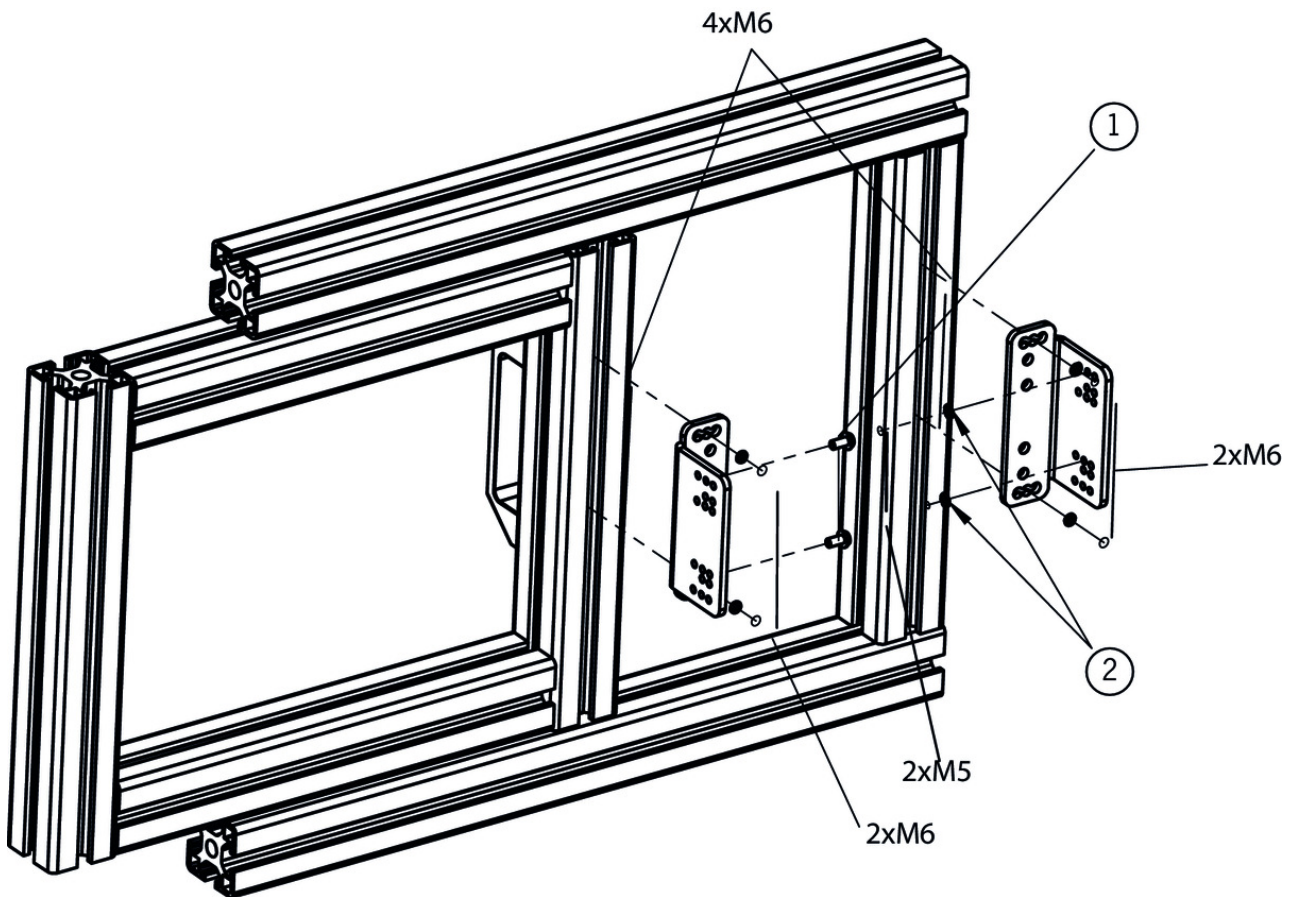

# Dimension drawing

## Montagebeispiel

## Legende

- 1 2 M5x16 screws, including one safety screw in the actuator's scope of delivery
- 2 It is imperative to use the enclosed toothed washers to fasten the switch so that the housing is conductively connected to the underlying surface.