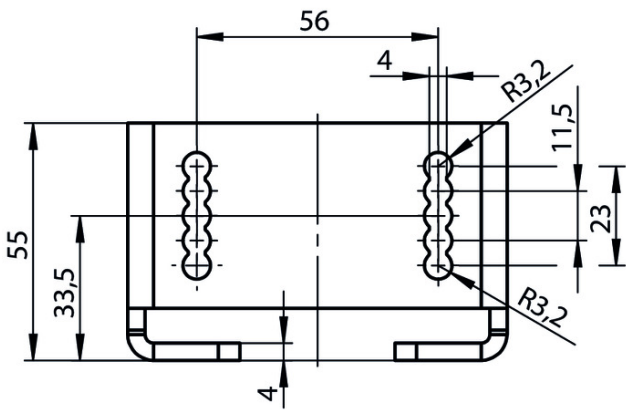

Maßzeichnung