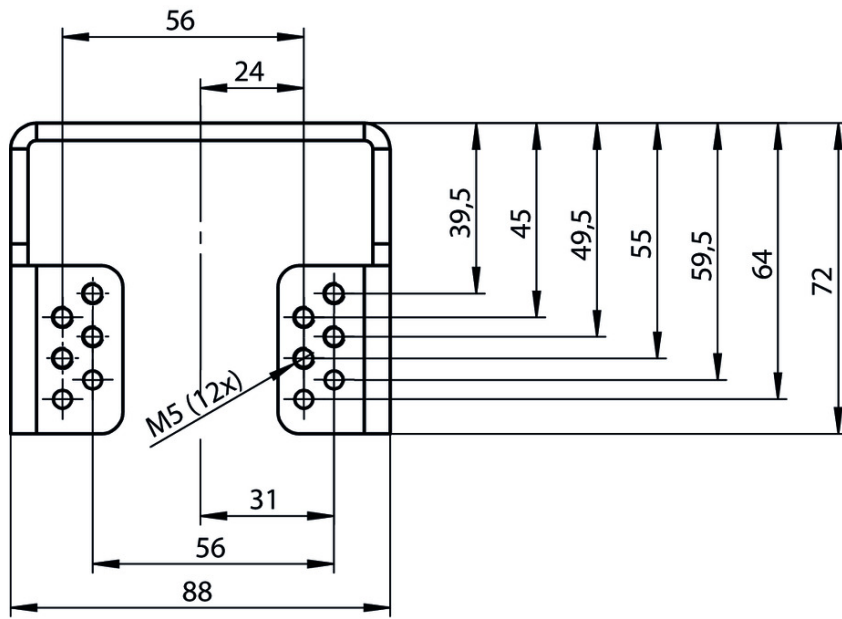

Maßzeichnung