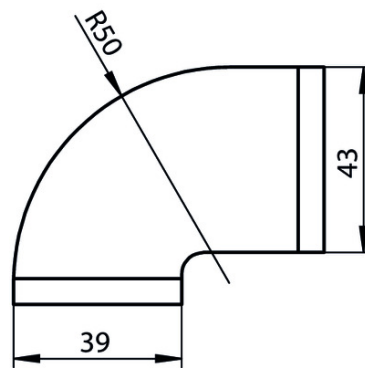

### Features

- › Mounting bracket for switch CEM-C40
- › Suitable for mounting on aluminum profiles of width 30-45 mm

### Mechanical values and environment

Material	STAINLESS STEEL
Weight	Net 0,32 kg

Maßzeichnung