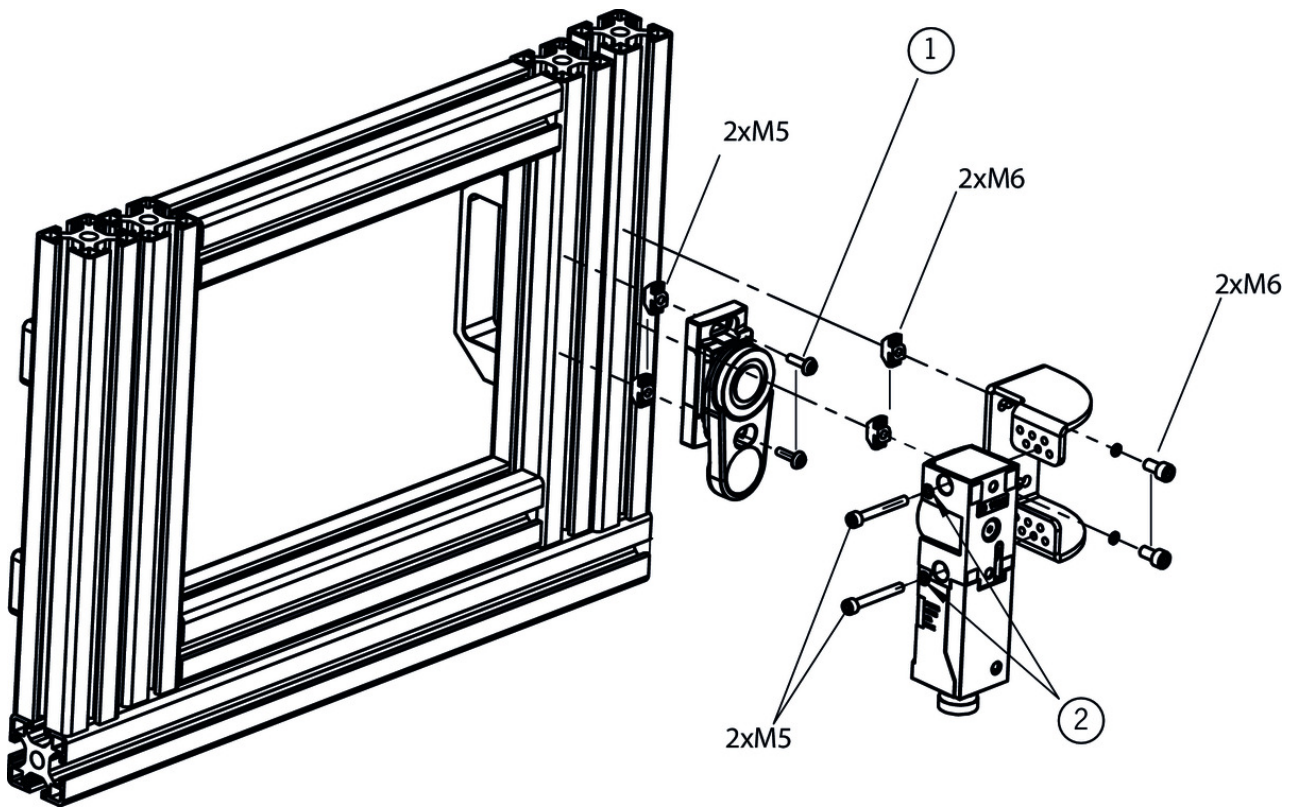

### Features

- › Mounting bracket for switch CEM-C40
- › Suitable for mounting on aluminum profiles of width 30-45 mm

### Components included in the set

Supplied accessories

MOUNTING BRACKET CEM-C40

## Legende

- 1 2 M5x16 screws, including one safety screw in the actuator's scope of delivery
- 2 It is imperative to use the enclosed toothed washers to fasten the switch so that the housing is conductively connected to the underlying surface.