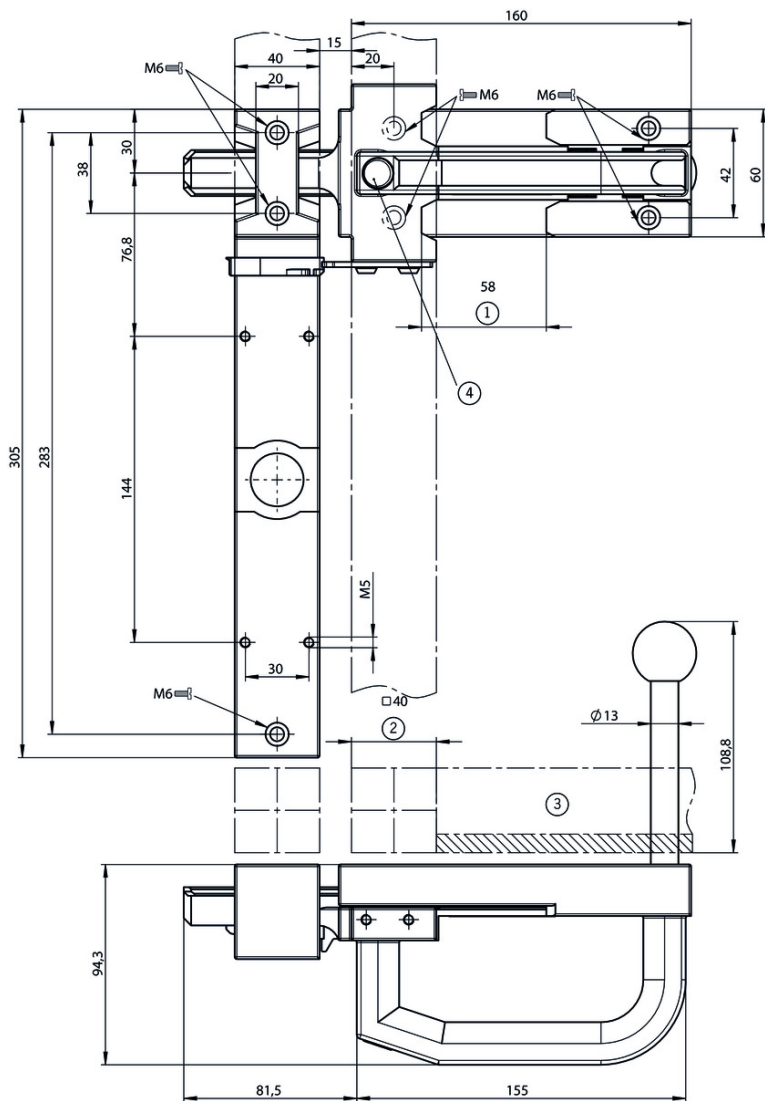

ITEM 123660 BTC-CTP-S-TH-01-F

Description	Technical data	Accessories	Downloads
-------------	----------------	-------------	-----------

Features

- › Aluminum bolt
- › For doors hinged on the left or right
- › Lever for escape release from the danger area
- › Pushbutton in open position
- › Can be locked in open position with padlocks
- › Actuator included

Mechanical values and environment

Material	Handle	Aluminum
	Guide strips	Aluminum
	Base plate	Aluminum
	Switch bracket	Aluminum
Weight	Net	1 kg
	Escape release	Yes
Number of safety switches that can be fitted		1

Miscellaneous

Detent mechanism	Bolt detent mechanism
------------------	-----------------------

Dimension drawing

Legende

- 1 Opening
- 2 Safety guard frame (40x40)
- 3 Door hinged on the right
- 4 Bolt can be used for doors hinged on the right or left. Bolt latches in open position.