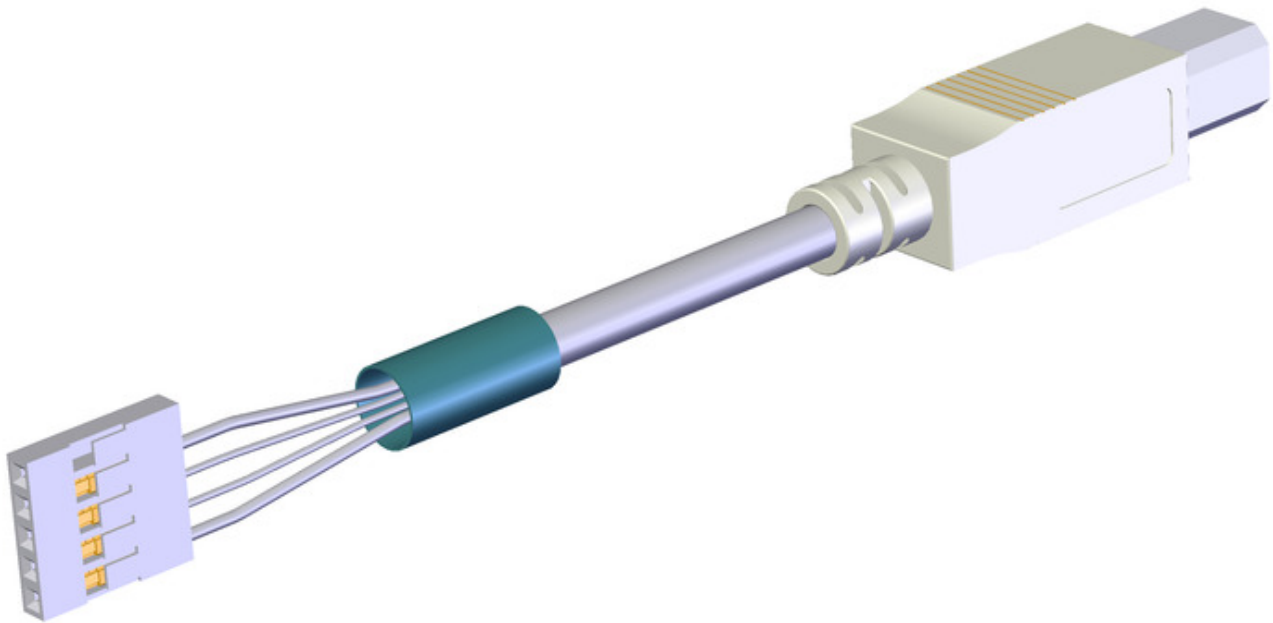

ITEM 095633 EKS USB - PC INTERN

Description	Technical data	Accessories	Downloads
-------------	----------------	-------------	-----------

Features

- › USB 2.0 cable type B to tab connector, 4-core
- › Straight plug connector
- › Cable length 0.8 m
- › Double-screened cable

Connector assignment female plug

Pin	Signal	Conductor coloring
1	VBus/Vcc/+5V	RD
2	D-	WH
3	D+	GN
4	GND	BK
5	NC	-

Approvals

Mechanical values and environment

Number of conductors	4
Type of cable	straight
Cable length	0,8 m
Conductor identification	Color code
Sheath color	Light gray
	Connection 1
Connection	Female plug ^[1]
Cable outlet	straight
Number of pins	5
	Connection 2
Connection	USB type B
Cable outlet	straight

Electrical connection ratings

Cable shielding	Yes ^[2]
-----------------	--------------------

[1] Flat plug connector

[2] Double-screened

Dimension drawing

Legende

1 Marking for contact 1

2 USB plug type B