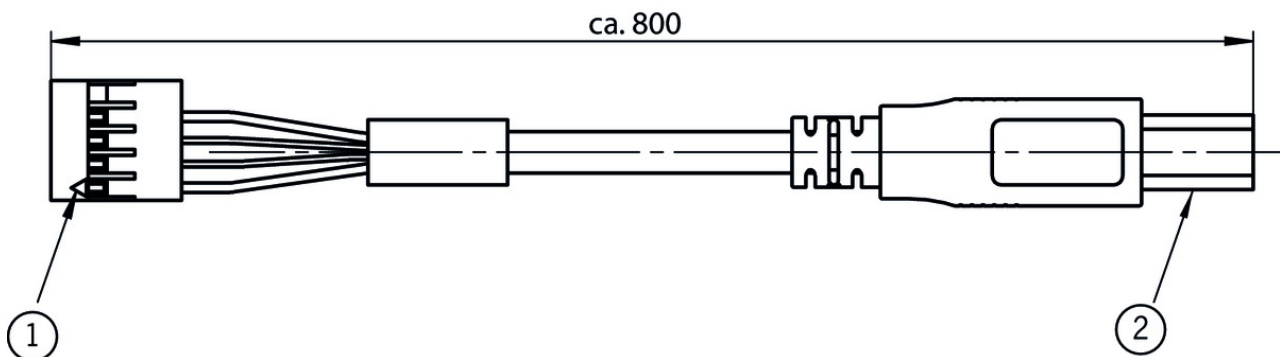

ITEM 095633 EKS USB - PC INTERN

Description	Technical data	Accessories	Downloads
-------------	----------------	-------------	-----------

Features

- › USB 2.0 cable type B to tab connector, 4-core
- › Straight plug connector
- › Cable length 0.8 m
- › Double-screened cable

Connector assignment female plug

Pin	Signal	Conductor coloring
1	VBus/Vcc/+5V	RD
2	D-	WH
3	D+	GN
4	GND	BK
5	NC	-

Approvals

Mechanical values and environment

Number of conductors	4
Type of cable	straight
Cable length	0,8 m
Conductor identification	Color code
Sheath color	Light gray
	Connection 1
Connection	Female plug ^[1]
Cable outlet	straight
Number of pins	5
	Connection 2
Connection	USB type B
Cable outlet	straight

Electrical connection ratings

Cable shielding	Yes ^[2]
-----------------	--------------------

[1] Flat plug connector

[2] Double-screened

Dimension drawing

Legende

1 Marking for contact 1

2 USB plug type B