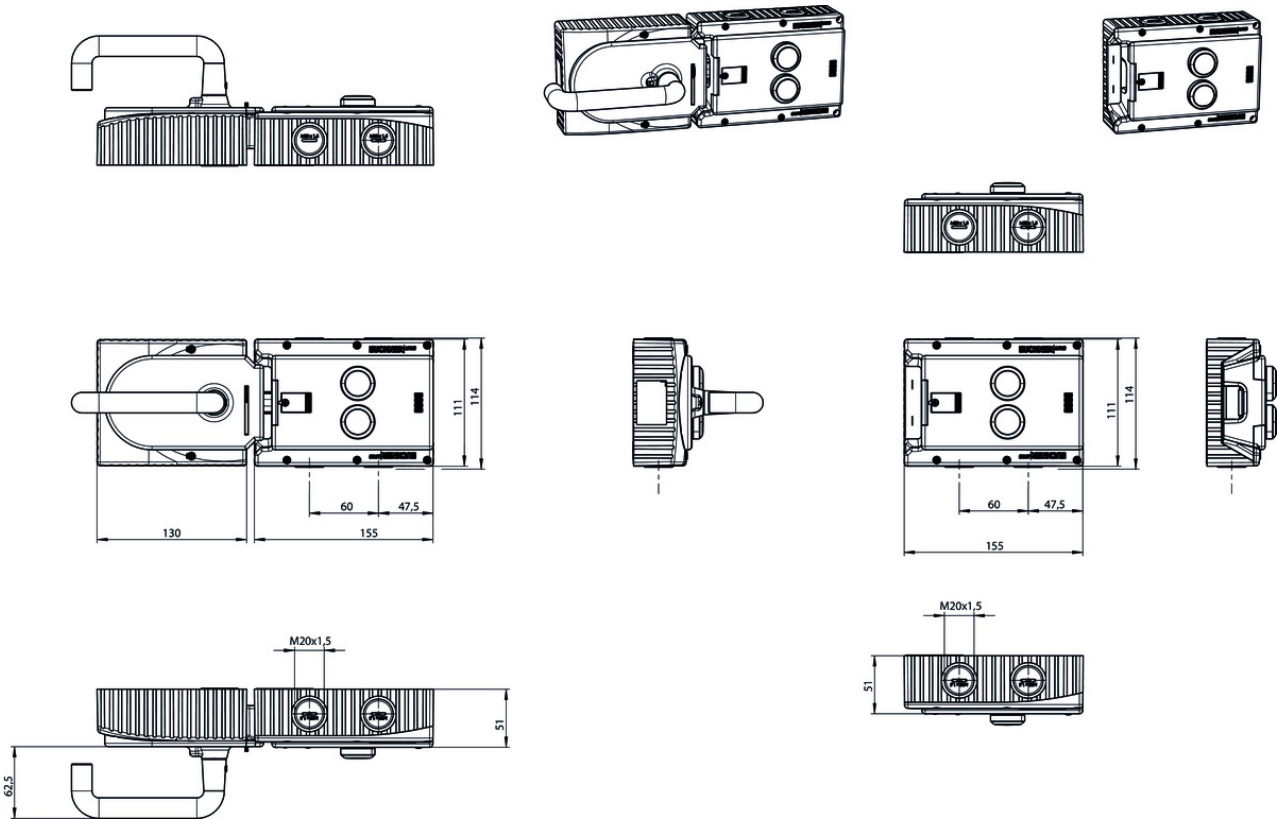

- S2** 1 NO contact, illuminated
 - S3** 1 NO contact, illuminated
-

Lens set

The color of the pushbutton can be selected using the lens set included (5 colors). Item no.: 120344 (see Accessories)

Components included in the set

121070 Locking module MGB-L2-ARA-AL2A1-M-L-121070
 Features

106619 Handle module MGB-H-AA1A1-L-106619
 Features

Dimension drawing

Cable entry

Spare parts

- Locking module MGB-L2-ARA..., (guard locking by solenoid force) with 2 push buttons