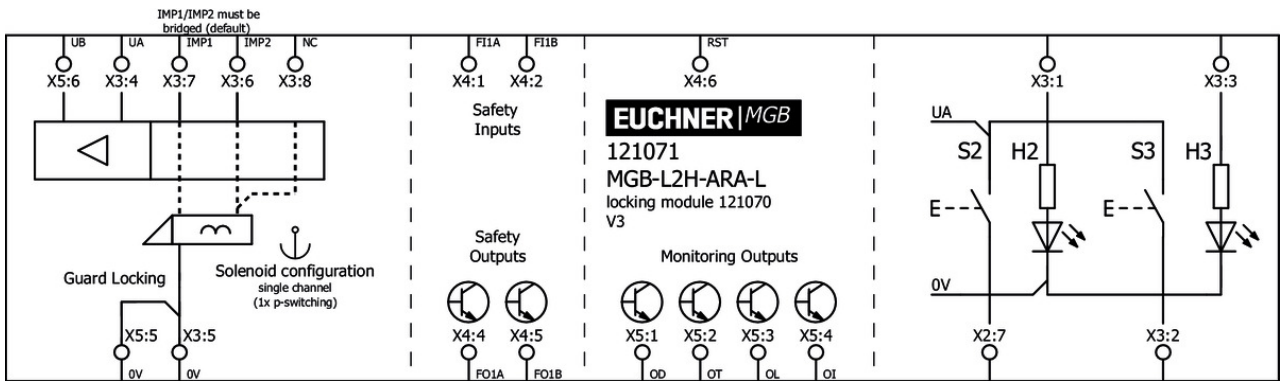

Door hinge

A mechanical door stop is permanently integrated into the evaluation module of the MGB. A marking on the stop makes adjustment easier.

LED indicator

The LED indicator indicates all important system and status information.

- S2** 1 NO contact, illuminated
 - S3** 1 NO contact, illuminated
-

Lens set

The color of the pushbutton can be selected using the lens set included (5 colors). Item no.: 120344 (see Accessories)

Components included in the set

121070 Locking module MGB-L2-ARA-AL2A1-M-L-121070
 Features

106619 Handle module MGB-H-AA1A1-L-106619
 Features

Dimension drawing

Cable entry

Spare parts

- Locking module MGB-L2-ARA..., (guard locking by solenoid force) with 2 push buttons

121070 MGB-L2-ARA-AL2A1-M-L-121070

Features

- Guard locking with guard lock monitoring
- Can be connected in series with other AR devices (e.g. CES-AR and CET-AR)
- 2 pushbuttons (illuminated)
- With lens set, 6 pcs.
- With cable entry
- Unicode