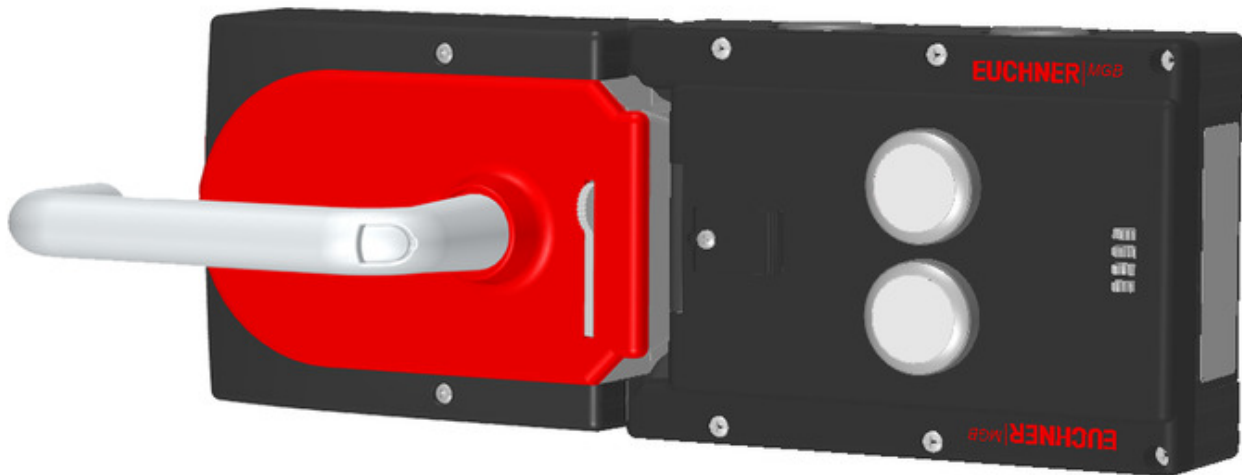

ITEM 121071 MGB-L2H-ARA-L-121071

Description	Technical data	Accessories	Downloads
-------------	----------------	-------------	-----------

Features

- › Guard locking with guard lock monitoring
- › Can be connected in series with other AR devices (e.g. CES-AR and CET-AR)
- › 2 pushbuttons (illuminated)
- › With lens set, 6 pcs.
- › With cable entry
- › Unicode

Guard locking type

MGB- The locking arm is kept in locked position by solenoid force and
L2... unlocked by spring force when the solenoid is switched off (open-circuit current principle, electrically locked).

Door hinge

A mechanical door stop is permanently integrated into the evaluation module of the MGB. A marking on the stop makes adjustment easier.

LED indicator

The LED indicator indicates all important system and status information.

- S2** 1 NO contact, illuminated
 - S3** 1 NO contact, illuminated
-

Lens set

The color of the pushbutton can be selected using the lens set included (5 colors). Item no.: 120344 (see Accessories)

Components included in the set