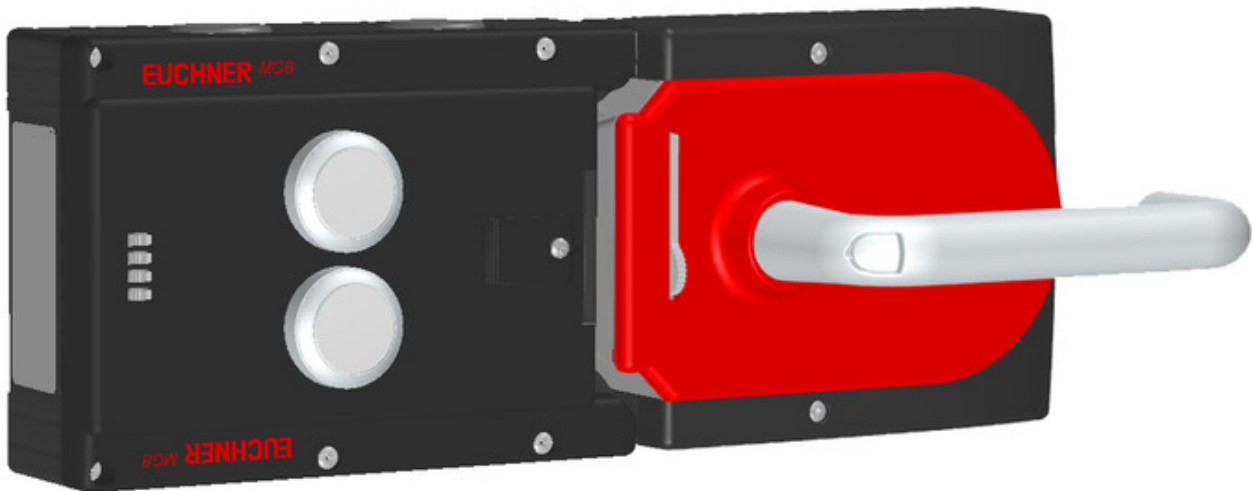

ITEM 121059 MGB-L0H-ARA-R-121059

Description	Technical data	Accessories	Downloads
-------------	----------------	-------------	-----------

Features

- › Locking (without guard locking)
- › Can be connected in series with other AR devices (e.g. CES-AR and CET-AR)
- › 2 pushbuttons (illuminated)
- › With lens set, 6 pcs.
- › With cable entry
- › Unicode

Guard locking type

MGB- The bolt tongue in the handle module is moved into and out of the
L0... interlocking module by actuating the door handle. The door arm is not locked in the locked position.

Door hinge

A mechanical door stop is permanently integrated into the evaluation module of the MGB. A marking on the stop makes adjustment easier.

LED indicator

The LED indicator indicates all important system and status information.

✓ Features

- › Locking (without guard locking)
- › Can be connected in series with other AR devices (e.g. CES-AR and CET-AR)
- › 2 pushbuttons (illuminated)
- › With lens set, 6 pcs.
- › With cable entry
- › Unicode