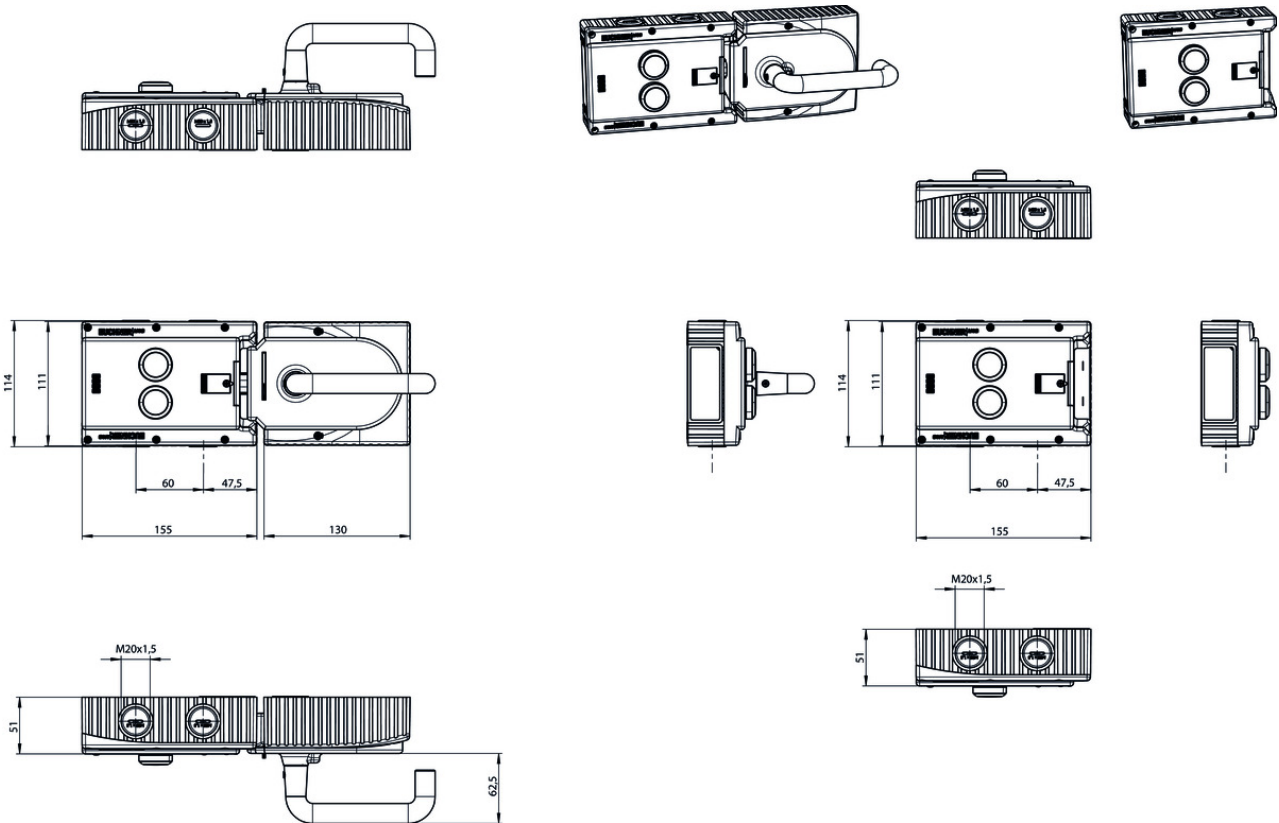

Lens set

The color of the pushbutton can be selected using the lens set included (5 colors). Item no.: 120344 (see Accessories)

Components included in the set

121058 Interlocking module MGB-L0-ARA-AL2A1-M-R-121058

▾ Features

100464 Handle module MGB-H-AA1A1-R-100464

▾ Features

Dimension drawing

Cable entry

Spare parts

- ✓ Interlocking module MGB-L0-ARA..., with 2 push buttons

121058 MGB-L0-ARA-AL2A1-M-R-121058