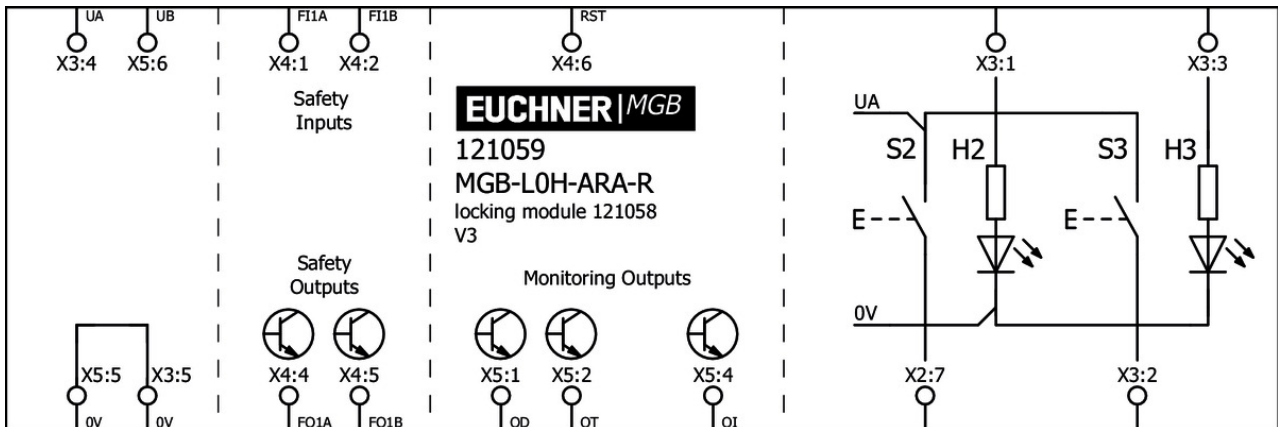

Lens set

The color of the pushbutton can be selected using the lens set included (5 colors). Item no.: 120344 (see Accessories)

Components included in the set

121058 Interlocking module MGB-L0-ARA-AL2A1-M-R-121058

▾ Features

100464 Handle module MGB-H-AA1A1-R-100464

▾ Features

Dimension drawing

Cable entry

Spare parts

- ✓ Interlocking module MGB-L0-ARA..., with 2 push buttons

121058 MGB-L0-ARA-AL2A1-M-R-121058