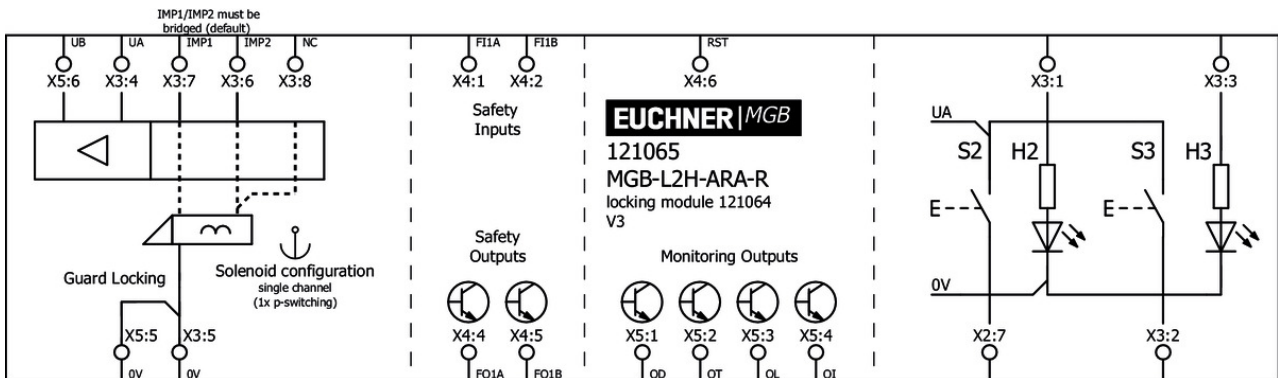

Door hinge

A mechanical door stop is permanently integrated into the evaluation module of the MGB. A marking on the stop makes adjustment easier.

LED indicator

The LED indicator indicates all important system and status information.

- S2** 1 NO contact, illuminated
 - S3** 1 NO contact, illuminated
-

Lens set

The color of the pushbutton can be selected using the lens set included (5 colors). Item no.: 120344 (see Accessories)

Components included in the set

121064 Locking module MGB-L2-ARA-AL2A1-M-R-121064
▼ Features

100464 Handle module MGB-H-AA1A1-R-100464
▼ Features

Dimension drawing

Cable entry

Spare parts

- Locking module MGB-L2-ARA..., (guard locking by solenoid force) with 2 push buttons

121064 MGB-L2-ARA-AL2A1-M-R-121064

Features

- Guard locking with guard lock monitoring
- Can be connected in series with other AR devices (e.g. CES-AR and CET-AR)
- 2 pushbuttons (illuminated)
- With lens set, 6 pcs.
- With cable entry
- Unicode