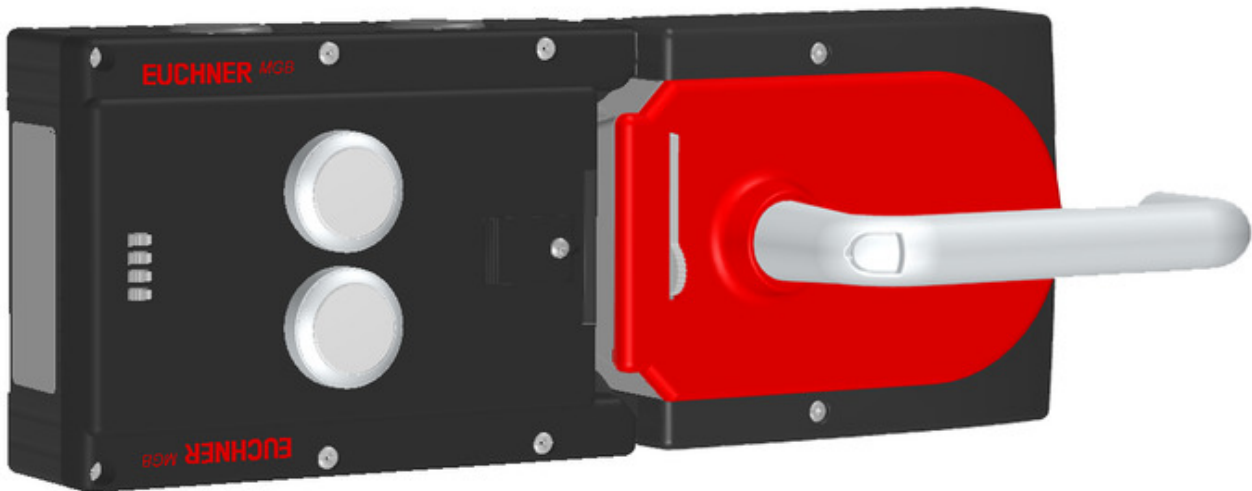

ITEM 121065 MGB-L2H-ARA-R-121065

Description	Technical data	Accessories	Downloads
-------------	----------------	-------------	-----------

Features

- › Guard locking with guard lock monitoring
- › Can be connected in series with other AR devices (e.g. CES-AR and CET-AR)
- › 2 pushbuttons (illuminated)
- › With lens set, 6 pcs.
- › With cable entry
- › Unicode

Guard locking type

MGB- The locking arm is kept in locked position by solenoid force and
L2... unlocked by spring force when the solenoid is switched off (open-circuit current principle, electrically locked).

Door hinge

A mechanical door stop is permanently integrated into the evaluation module of the MGB. A marking on the stop makes adjustment easier.

LED indicator

The LED indicator indicates all important system and status information.

- S2** 1 NO contact, illuminated
 - S3** 1 NO contact, illuminated
-

Lens set

The color of the pushbutton can be selected using the lens set included (5 colors). Item no.: 120344 (see Accessories)

Components included in the set