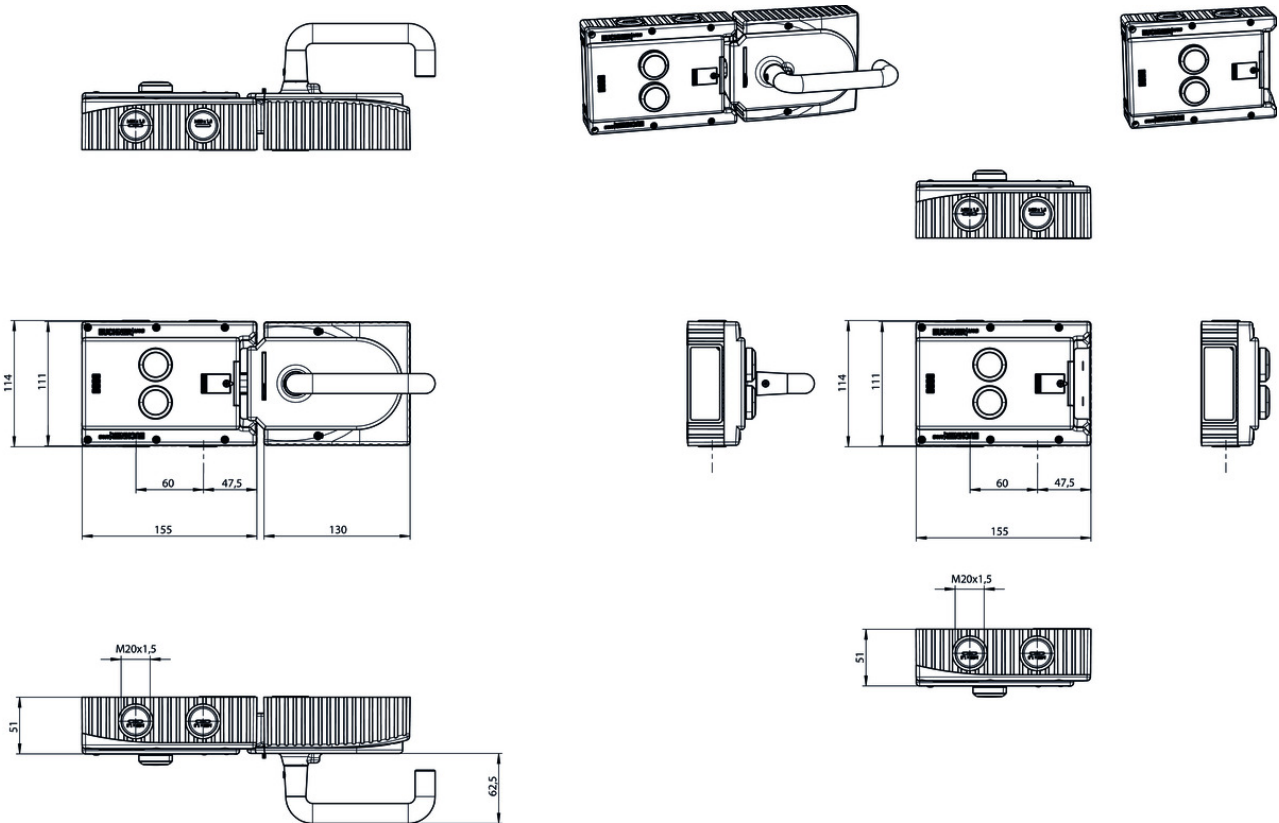

- S2** 1 NO contact, illuminated
 - S3** 1 NO contact, illuminated
-

Lens set

The color of the pushbutton can be selected using the lens set included (5 colors). Item no.: 120344 (see Accessories)

Components included in the set

121064 Locking module MGB-L2-ARA-AL2A1-M-R-121064
▼ Features

100464 Handle module MGB-H-AA1A1-R-100464
▼ Features

Dimension drawing

Cable entry

Spare parts

- Locking module MGB-L2-ARA..., (guard locking by solenoid force) with 2 push buttons