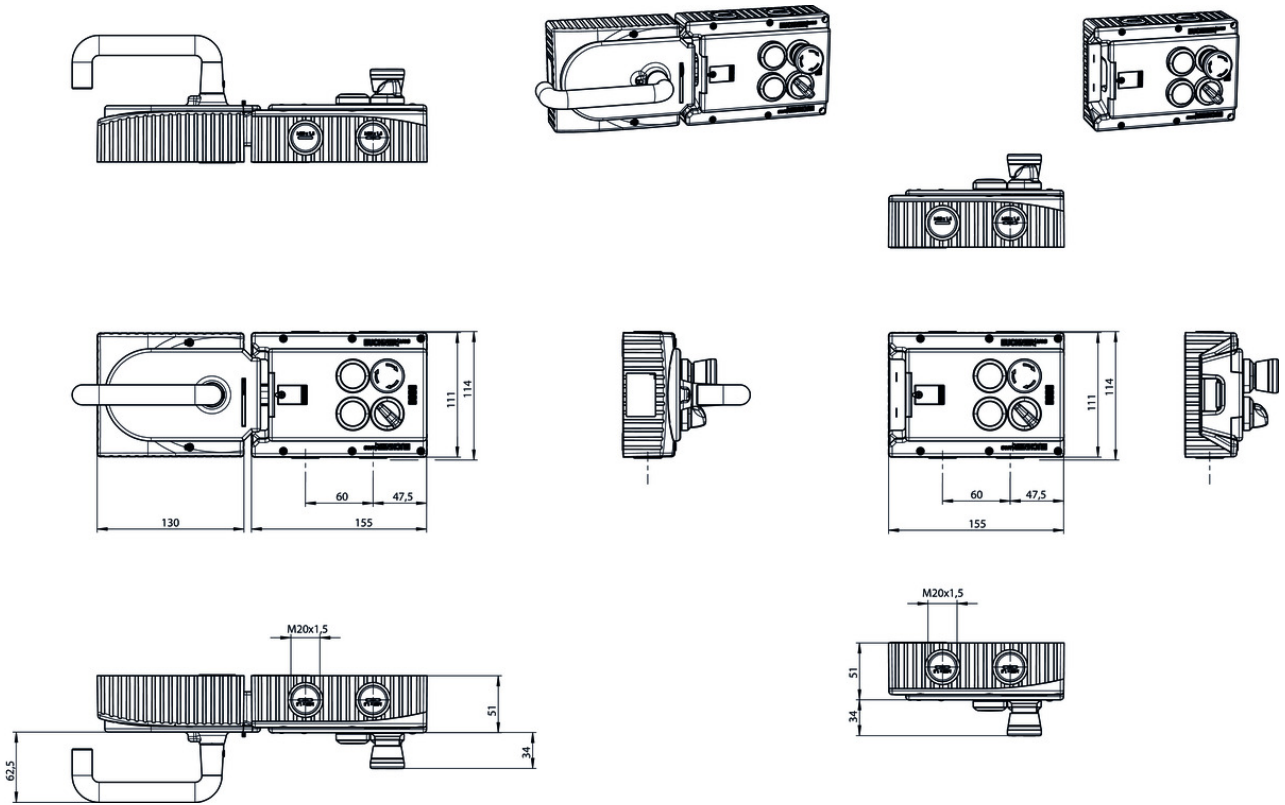

Selector switch

- S4** Selector switch with 2 positions (form V, 90°). The switch latches in both positions

Components included in the set

121406 Locking module MGB-L1-ARA-AP7A1-M-L-121406
Features

106619 Handle module MGB-H-AA1A1-L-106619
Features

Dimension drawing

Cable entry

Spare parts

- ✓ Locking module MGB-L1-ARA..., (guard locking by spring force) with 2 push buttons, emergency stop, selector switch

121406 MGB-L1-ARA-AP7A1-M-L-121406

✓ Features