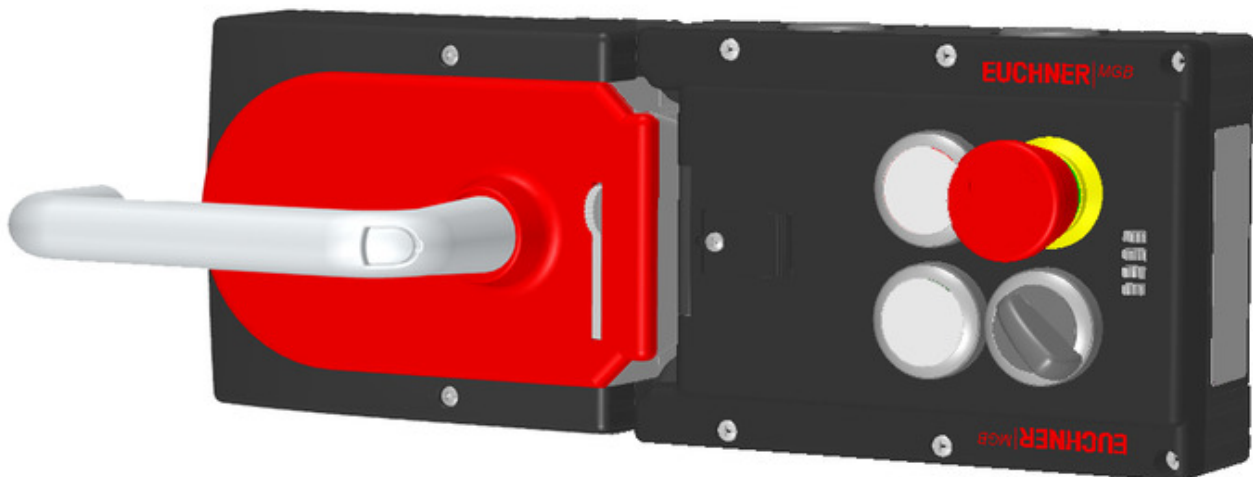

ITEM 121407 MGB-L1H-ARA-L-121407

Description	Technical data	Accessories	Downloads
-------------	----------------	-------------	-----------

Features

- › Guard locking with guard lock monitoring
- › Can be connected in series with other AR devices (e.g. CES-AR and CET-AR)
- › Emergency stop according to ISO 13850
- › 2 pushbuttons (illuminated)
- › With lens set, 6 pcs.
- › Selector switch (form V, 90°)
- › With cable entry
- › Unicode

Guard locking type

MGB- The locking arm is held in the locked position by spring force and is **L1...** unlocked by solenoid force (closed-circuit current principle, mechanically locked).

Door hinge

A mechanical door stop is permanently integrated into the evaluation module of the MGB. A marking on the stop makes adjustment easier.

LED indicator

The LED indicator indicates all important system and status information.

Monitoring outputs

- OD** ON when the door is closed
 - OT** Bolt tongue inserted in the evaluation module
 - OL** Guard locking solenoid in locked position
 - OI** Diagnostics; there is a fault
-

Selector switch

- S4** Selector switch with 2 positions (form V, 90°). The switch latches in both positions

Components included in the set

121406 Locking module MGB-L1-ARA-AP7A1-M-L-121406
Features

106619 Handle module MGB-H-AA1A1-L-106619
Features