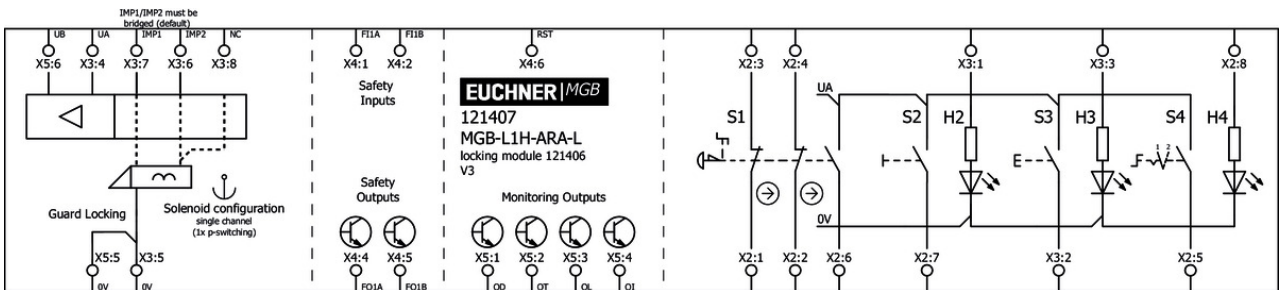

Selector switch

- S4** Selector switch with 2 positions (form V, 90°). The switch latches in both positions

Components included in the set

121406 Locking module MGB-L1-ARA-AP7A1-M-L-121406
Features

106619 Handle module MGB-H-AA1A1-L-106619
Features

Dimension drawing

Cable entry

Spare parts

- ✓ Locking module MGB-L1-ARA..., (guard locking by spring force) with 2 push buttons, emergency stop, selector switch

121406 MGB-L1-ARA-AP7A1-M-L-121406

✓ Features

- › Guard locking with guard lock monitoring
- › Can be connected in series with other AR devices (e.g. CES-AR and CET-AR)
- › Emergency stop according to ISO 13850
- › 2 pushbuttons (illuminated)
- › With lens set, 6 pcs.
- › Selector switch (form V, 90°)
- › With cable entry
- › Unicode