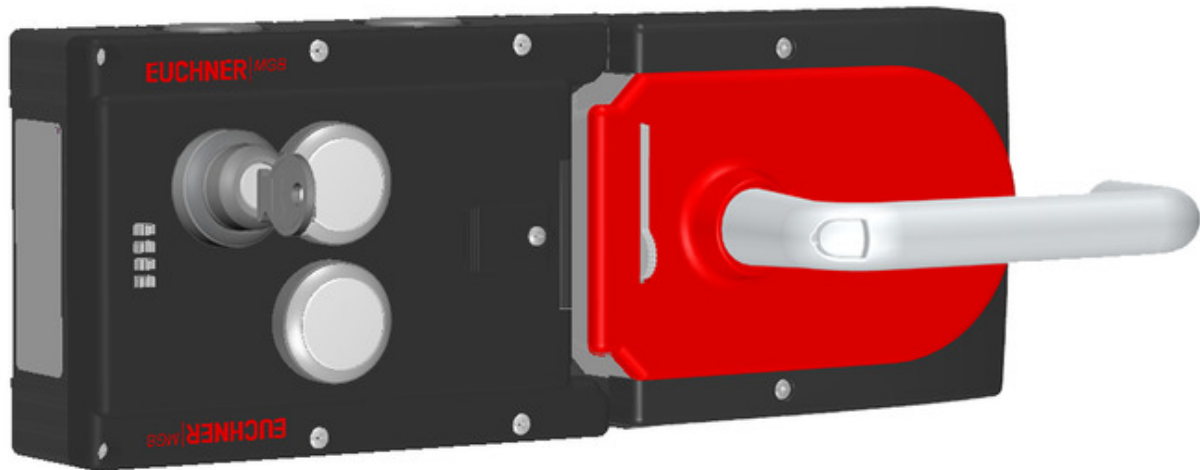

## ITEM 121420 MGB-L1H-ARA-R-121420

| Description | Technical data | Accessories | Downloads |
|-------------|----------------|-------------|-----------|
|-------------|----------------|-------------|-----------|

### Features

- › Guard locking with guard lock monitoring
- › Can be connected in series with other AR devices (e.g. CES-AR and CET-AR)
- › Key-operated switch (form L, 90°)
- › 2 pushbuttons (illuminated)
- › With lens set, 6 pcs.
- › With cable entry
- › Unicode
- › Degree of protection IP 54

### Guard locking type

**MGB-** The locking arm is held in the locked position by spring force and is  
**L1...** unlocked by solenoid force (closed-circuit current principle, mechanically locked).

### Door hinge

A mechanical door stop is permanently integrated into the evaluation module of the MGB. A marking on the stop makes adjustment easier.