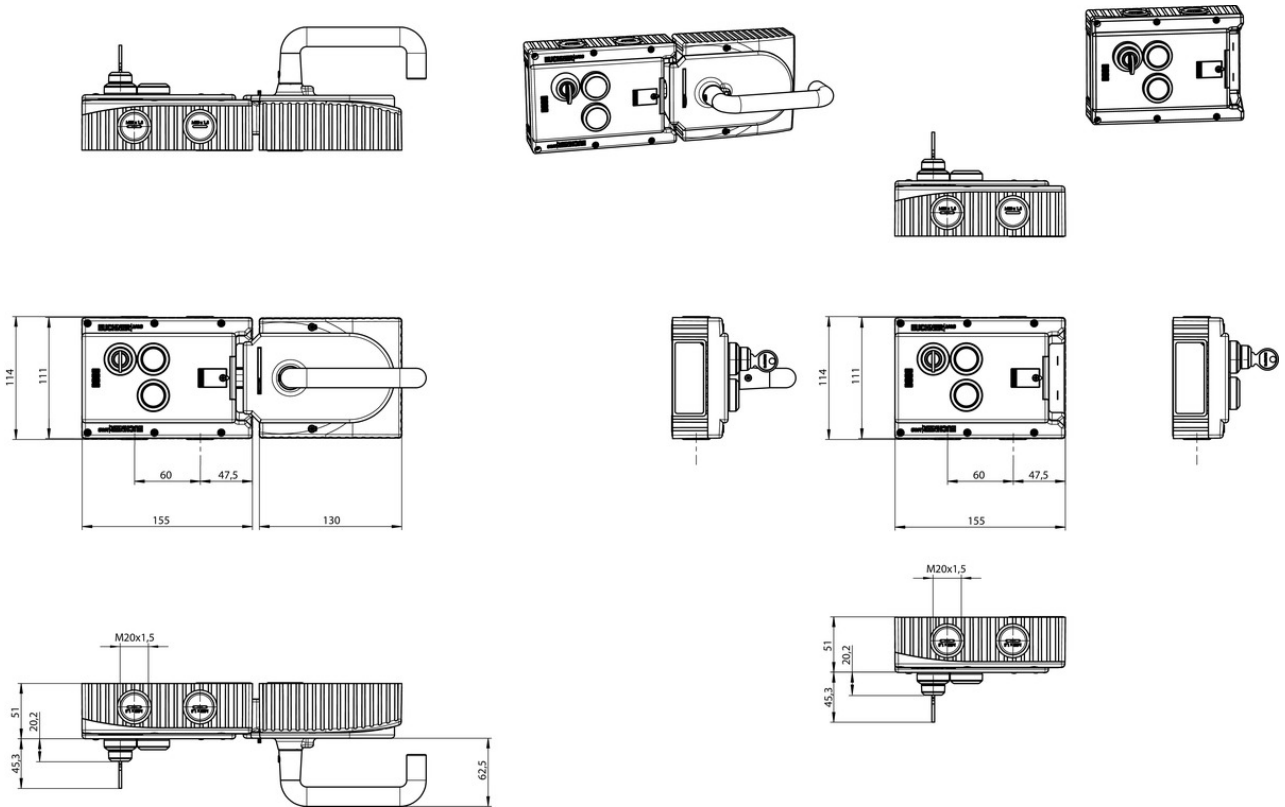

### Components included in the set

- 121419 Locking module MGB-L1-ARA-AN3A1-M-R-121419
  - Features
- 

- 100464 Handle module MGB-H-AA1A1-R-100464
  - Features
-

## Dimension drawing