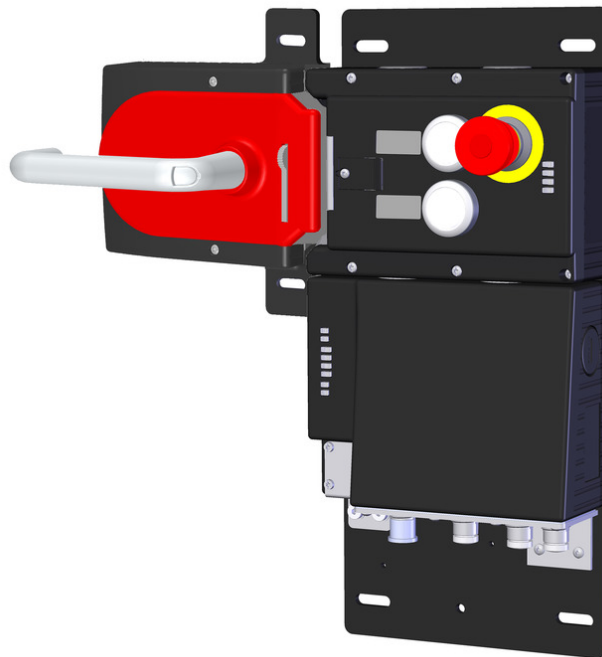

## ITEM 127679 MGB-L2HB-EIA-L-127679

Description	Technical data	Accessories	Downloads
-------------	----------------	-------------	-----------

### Features

- › Guard locking with guard lock monitoring
- › Emergency stop according to ISO 13850, illuminated
- › 2 illuminated pushbuttons
- › Including adhesive labels
- › Connection via M12 plug
- › Pre-assembled on mounting plates
- › Unicode

### Components included in the set

127678 Locking module MGB-L2B-EIA-L-127678  
✓ Features

111839 Handle module MGB-H-AA1A6-L-111839  
✓ Features

**Dimension drawing**

**Detail A**

Sperrverriegelung im ausgefahrenen Zustand  
Automatic lockoutbar in "open" position.

- ▼ Locking module MGB-L2...-EI (guard locking by solenoid force) with 2 push buttons, emergency stop

**127678** MGB-L2B-EIA-L-127678

- ▼ Features

- › Guard locking with guard lock monitoring
  - › Emergency stop according to ISO 13850, illuminated
  - › 2 illuminated pushbuttons
  - › Including adhesive labels
  - › Connection via M12 plug
  - › Pre-assembled on mounting plates
  - › Unicode
- 