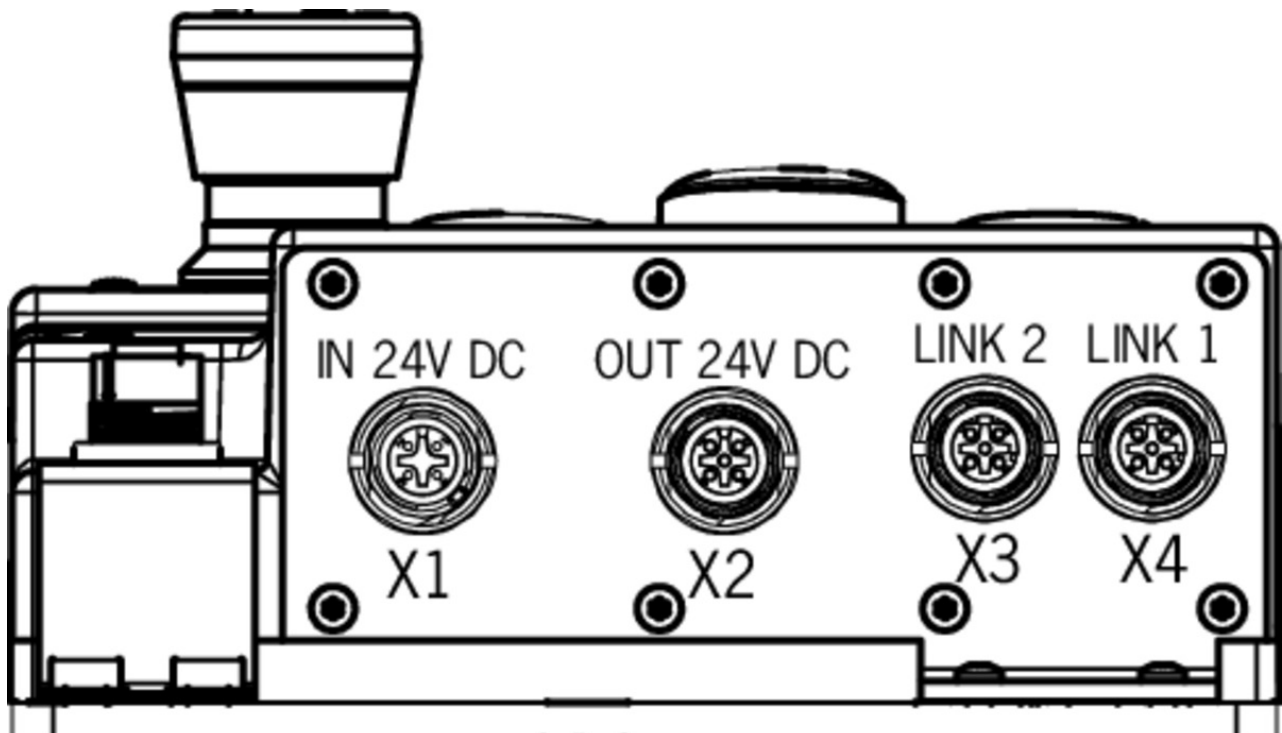

Wiring diagram