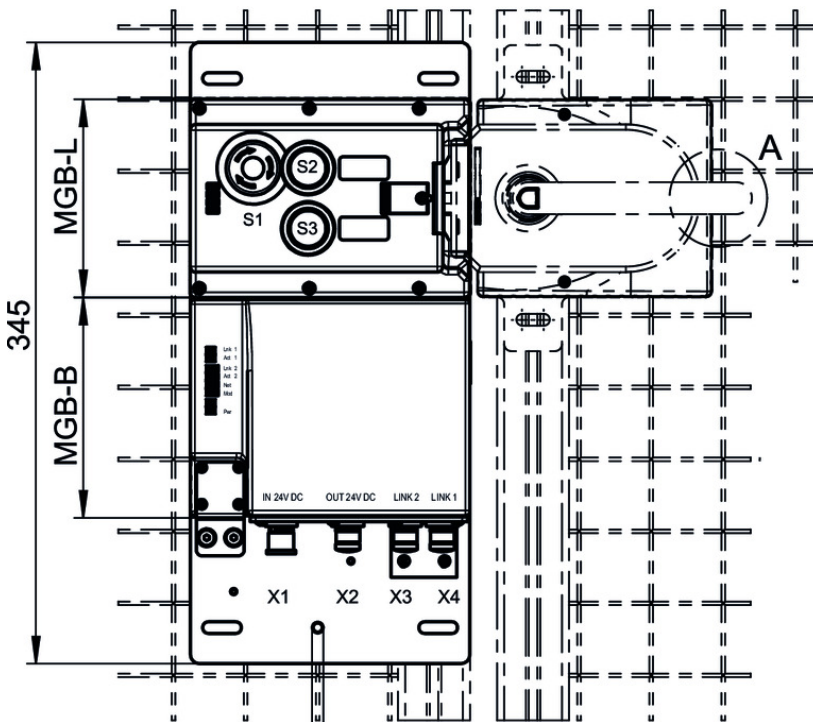

### Components included in the set

127678 Locking module MGB-L2B-EIA-L-127678  
✓ Features

111839 Handle module MGB-H-AA1A6-L-111839  
✓ Features

**Dimension drawing**

**Detail A**

Sperrverriegelung im ausgefahrenen Zustand  
Automatic lockoutbar in "open" position.