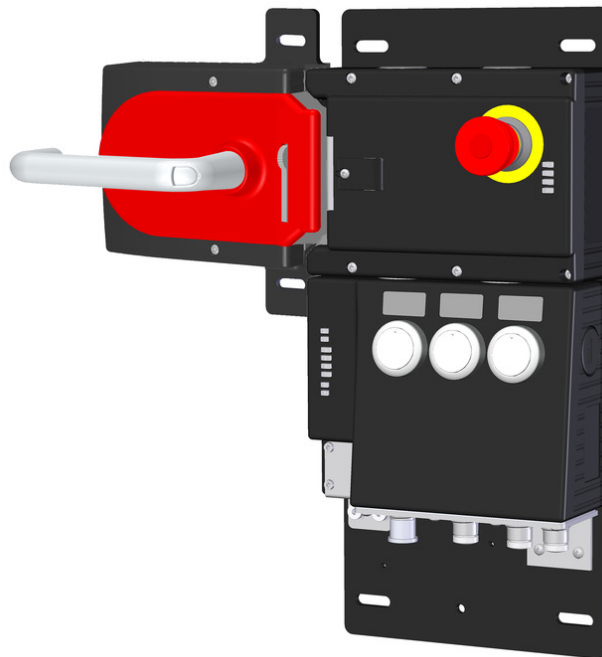

## ITEM 128327 MGB-L1HB-EIA-L-128327

Description	Technical data	Accessories	Downloads
-------------	----------------	-------------	-----------

### Features

- › Guard locking with guard lock monitoring
- › Emergency stop according to ISO 13850, illuminated
- › 3 illuminated pushbuttons
- › Including adhesive labels
- › Connection via M12 plug
- › Pre-assembled on mounting plates
- › Unicode

### Components included in the set

128326 Locking module MGB-L1B-EIA-L-128326  
✓ Features

111839 Handle module MGB-H-AA1A6-L-111839  
✓ Features

**Dimension drawing**

**Detail A**

Sperrverriegelung im ausgefahrenen Zustand  
Automatic lockoutbar in "open" position.

- ▼ Locking module MGB-L1...-EI (guard locking by spring force) with 3 push buttons, EMERGENCY STOP

**128326** MGB-L1B-EIA-L-128326

- ▼ Features

- › Guard locking with guard lock monitoring
  - › Emergency stop according to ISO 13850, illuminated
  - › 3 illuminated pushbuttons
  - › Including adhesive labels
  - › Connection via M12 plug
  - › Pre-assembled on mounting plates
  - › Unicode
- 