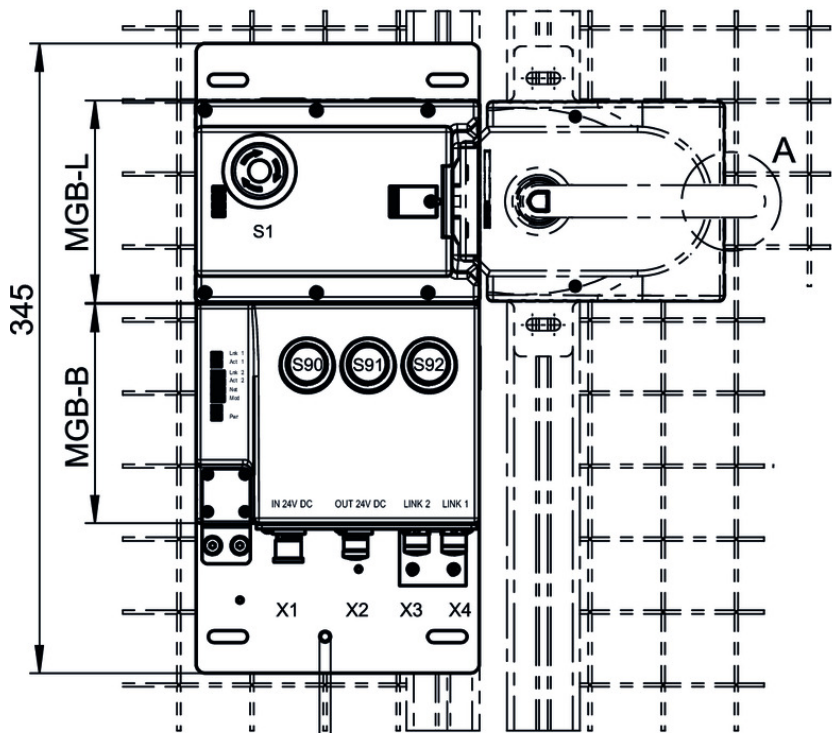

### Components included in the set

128326 Locking module MGB-L1B-EIA-L-128326  
✓ Features

111839 Handle module MGB-H-AA1A6-L-111839  
✓ Features

**Dimension drawing**

**Detail A**

Sperrverriegelung im ausgefahrenen Zustand  
Automatic lockoutbar in "open" position.