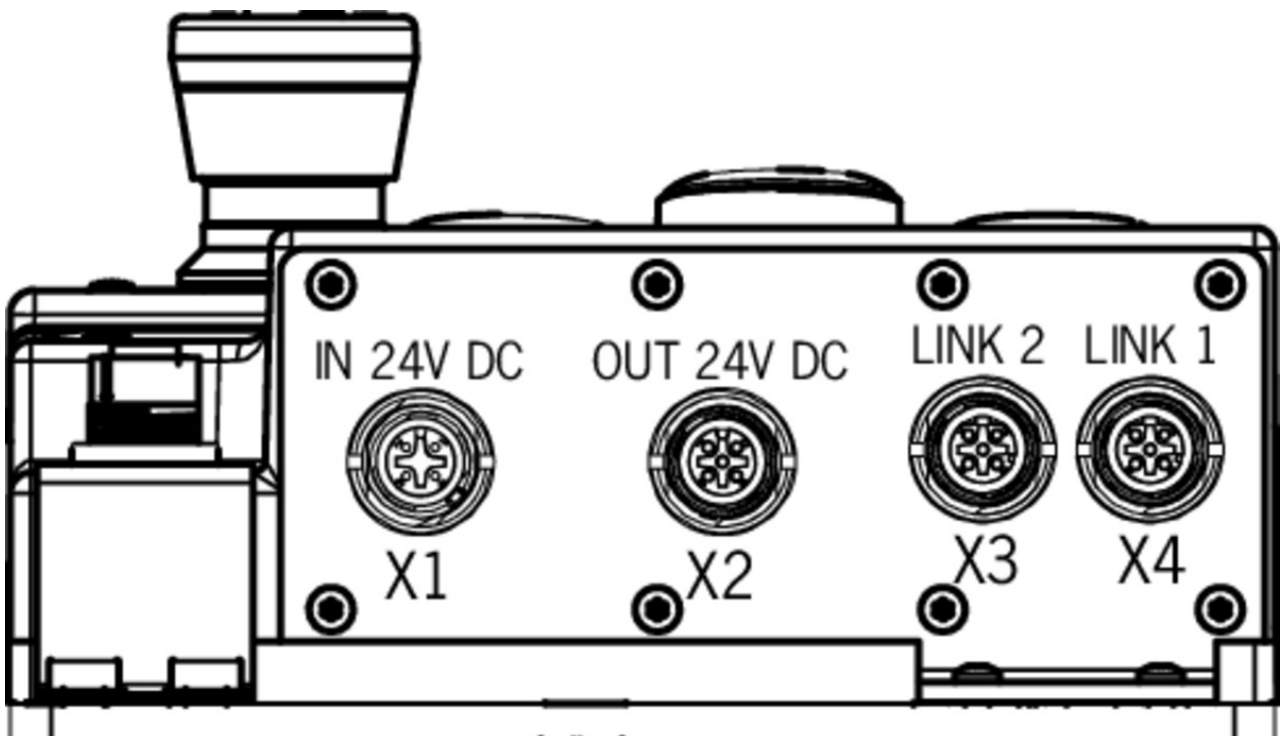

Wiring diagram