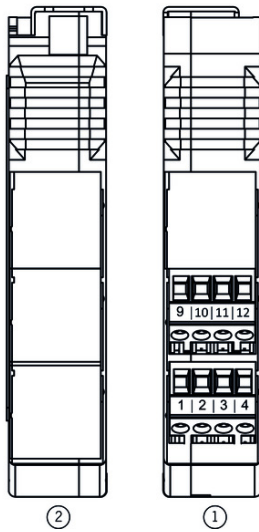

**ITEM 121317 MSC-CE-CI1-121317**

Description	Technical data	Accessories	Downloads
-------------	----------------	-------------	-----------

**Features**

- › Decentralized 1-channel communication module
- › Compact housing with width of only 22.5 mm
- › Straightforward diagnostics via LED displays
- › Plug-in screw terminals

### Dimension drawing