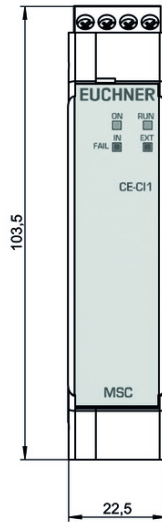

**ITEM 121317 MSC-CE-CI1-121317**

Description	Technical data	Accessories	Downloads
-------------	----------------	-------------	-----------

**Features**

- › Decentralized 1-channel communication module
- › Compact housing with width of only 22.5 mm
- › Straightforward diagnostics via LED displays
- › Plug-in screw terminals

**[1]** Acc. to EN 60715

**[2]** Terminals not included

**[3]** Acc. to EN 60204-1

### Dimension drawing

## Connection material

- Terminal set 2 contacts, screw terminals

**121319** AC-SC-04-V02-121319

- Features

› Plug-in screw terminals

- Expansion connector, MSC

**121308** AC-PL-B-121308