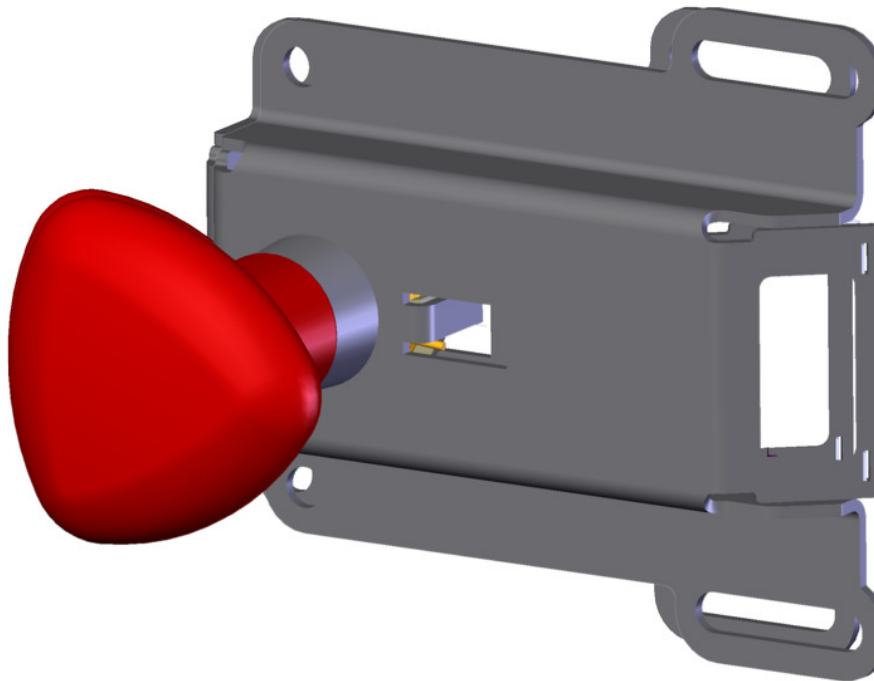

## ITEM 117126 MGB-E-A7-117126

Description	Technical data	Accessories	Downloads
-------------	----------------	-------------	-----------

### Features

- › Escape release from the danger zone
- › Door knob signal red
- › Extended actuation axis for thicker doors (available optionally)

### Escape release

The safety system MGB/MGB2 can be equipped with an escape release module. The escape release enables people shut in to open the locked door from the danger zone. It is only necessary to actuate the door handle. The actuating direction automatically adapts to the actuating direction of the handle module and does not need to be changed. The actuation axis supplied is suitable for profiles up to 40 mm.

### Extended actuation axis

Optionally, a 250 mm (instead of 110 mm) long actuation axis 106761 can be ordered for thicker doors or profiles > 40 mm. The axis can be shortened to the required dimension.