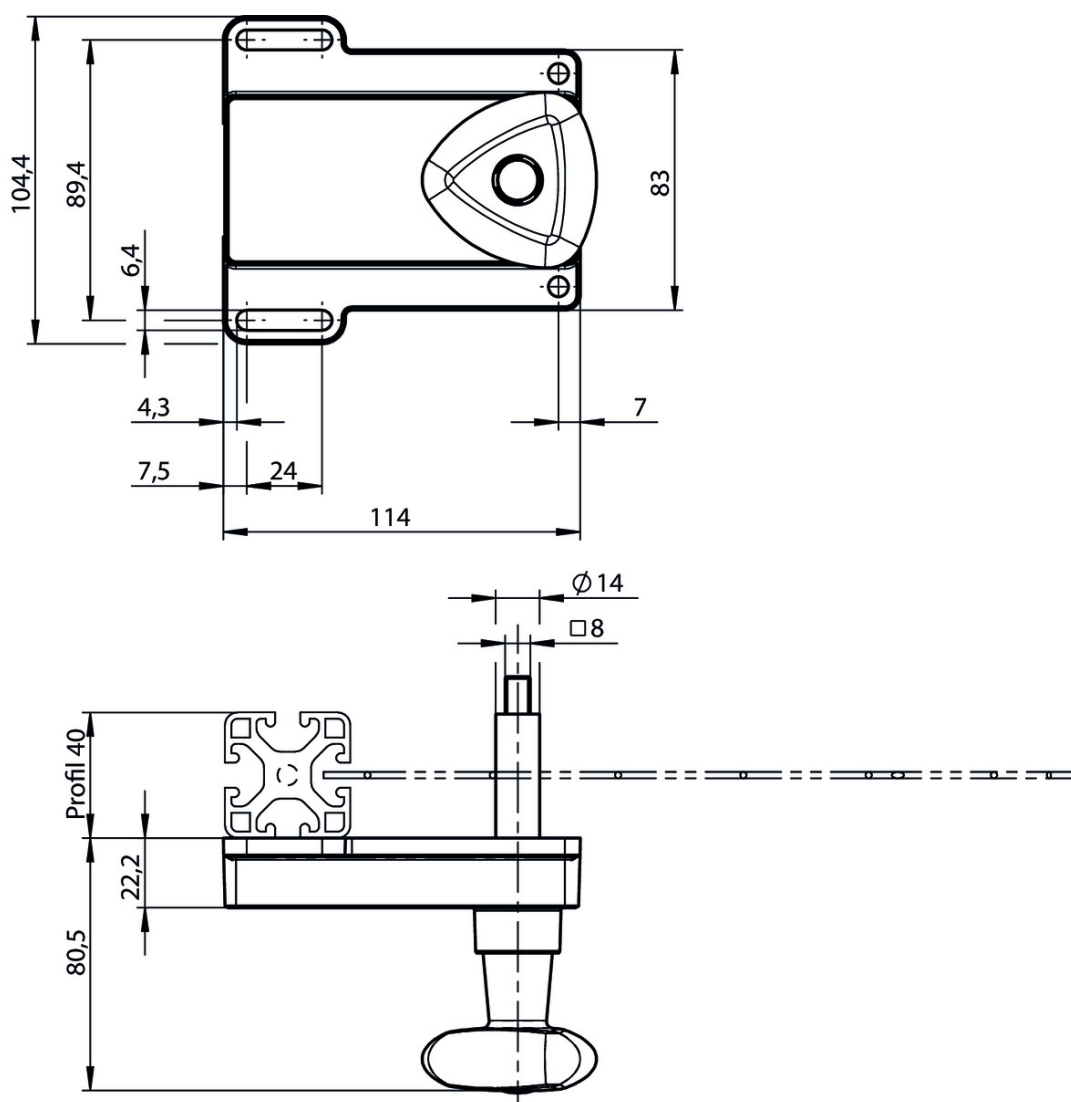

### Escape release

The safety system MGB/MGB2 can be equipped with an escape release module. The escape release enables people shut in to open the locked door from the danger zone. It is only necessary to actuate the door handle. The actuating direction automatically adapts to the actuating direction of the handle module and does not need to be changed. The actuation axis supplied is suitable for profiles up to 40 mm.

### Extended actuation axis

Optionally, a 250 mm (instead of 110 mm) long actuation axis 106761 can be ordered for thicker doors or profiles > 40 mm. The axis can be shortened to the required dimension.

## Dimension drawing