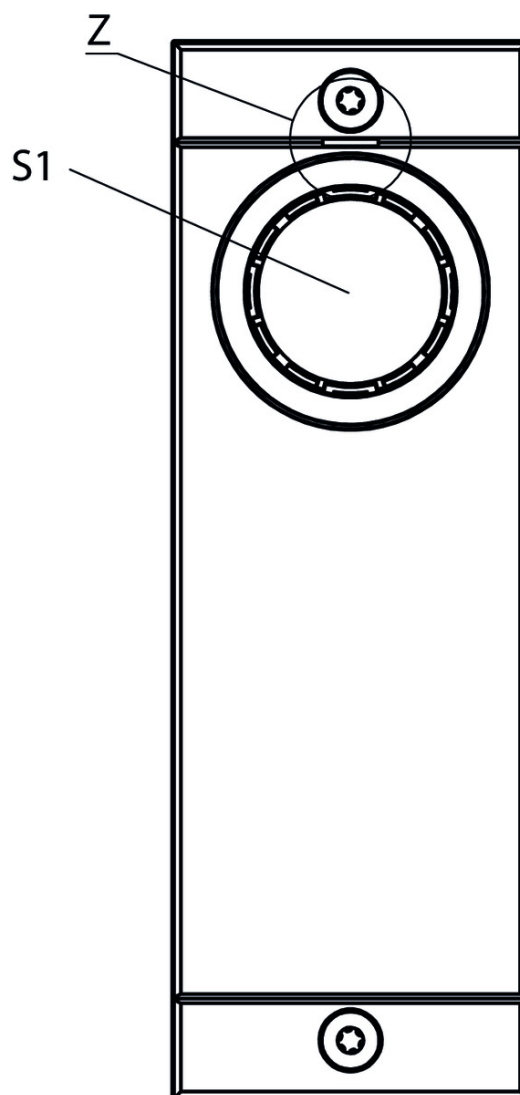

Electrical connection ratings

	Controls and indicators
Switching voltage	24 V
Switching current	5 ... 10 mA
Breaking capacity	max.0,25 W
Power supply LED	24 V DC

Controls and indicators

Control/indicator	
Version	Illuminated push buttons
Switching element	1NO
Item	S1

Miscellaneous

Additional feature	Incl. cover set ID. No. 120344
--------------------	--------------------------------

^[1] IP 65: Only in the screwed tight state with the specified base modules.

Dimension drawing

Z 2:1

Legende

Z Marks position of S1

S1 Illuminated pushbutton

Dimension drawing

Miscellaneous accessories

✓ Lens set labeled

120377 AY-SET-LNS-SY01-120377