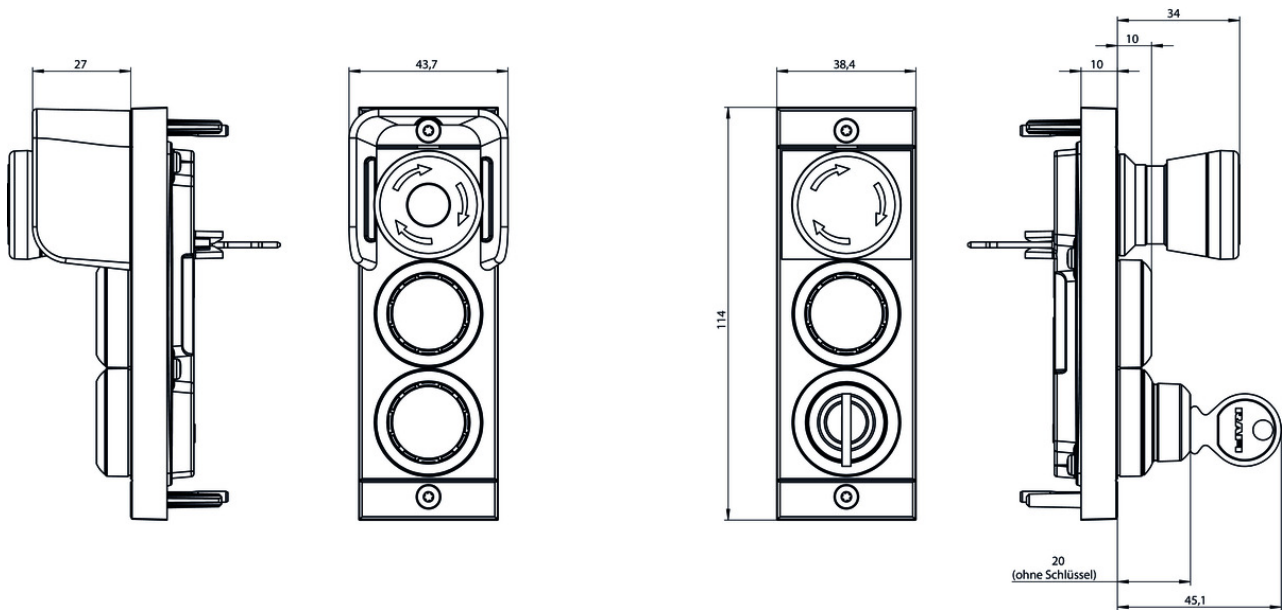

Miscellaneous

Additional feature	Incl. cover set ID. No. 120344
--------------------	--------------------------------

^[1] IP 65: Only in the screwed tight state with the specified base modules.

Dimension drawing

Z 2:1

Legende

Z Marks position of S1

S1 Illuminated pushbutton

Dimension drawing

Miscellaneous accessories

✓ Lens set labeled

120377 AY-SET-LNS-SY01-120377

126158 AY-SET-LNS-SY03-126158

125359 AY-SET-LNS-SY02-125359

✓ Lens set 6 colors

120378 AY-SET-LNS-0002-120378

✓ Lens set 5 colors

120344 AY-SET-LNS-0001-120344

Catalogs

✓ Multifunctional Gate Box MGB2 Modular Multifunctional Gate Box MGB2 Modular Multifunctional Gate Box MGB2 Modular Multifunctional Gate Box MGB2 Modular Multifunctional Gate Box MGB2 Modular