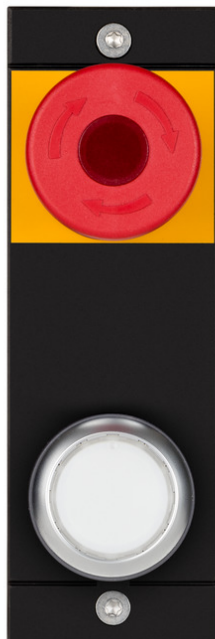

**ITEM 137738 MSM-1-P-CA-B0P-B5-137738**

Description	Technical data	Accessories	Downloads
-------------	----------------	-------------	-----------

**Features**

- › Function expansion for modules MGB2 and MCM
- › Connection type: P
- › One illuminated emergency stop according to ISO 13850
- › One illuminated pushbutton
- › incl. lens set

**Approvals**

**Mechanical values and environment**

Material	Fiber glass reinforced plastic
Weight	Net 0,1 kg
Ambient temperature	

	At $U_B = 24V$ DC	-25 ... 55 °C
Degree of protection		IP 65 (IP 20) [1]
Resilience to vibration		In acc. with EN 60947-5-3
Installation position		Any
Reaction time		See operating instructions for bus module MBM-... or interlocking/locking module MGB2-I.-BR-... / MGB2-L.-BR-...

### Electrical connection ratings

	Controls and indicators
Switching voltage	24 V
Switching current	5 ... 10 mA
Breaking capacity	max.0,25 W
Power supply LED	24 V DC
	Illuminated emergency stop
Switching voltage	5 ... 24 V
Switching current	5 ... 100 mA
Breaking capacity	max.0,25 W
Power supply LED	24 V DC

### Controls and indicators

Control/indicator	
Designation	beleuchtet
Version	Emergency stop
Switching element	2 pos. driven NC
Item	S1
Control/indicator	
Version	Illuminated push buttons
Switching element	1NO
Item	S3