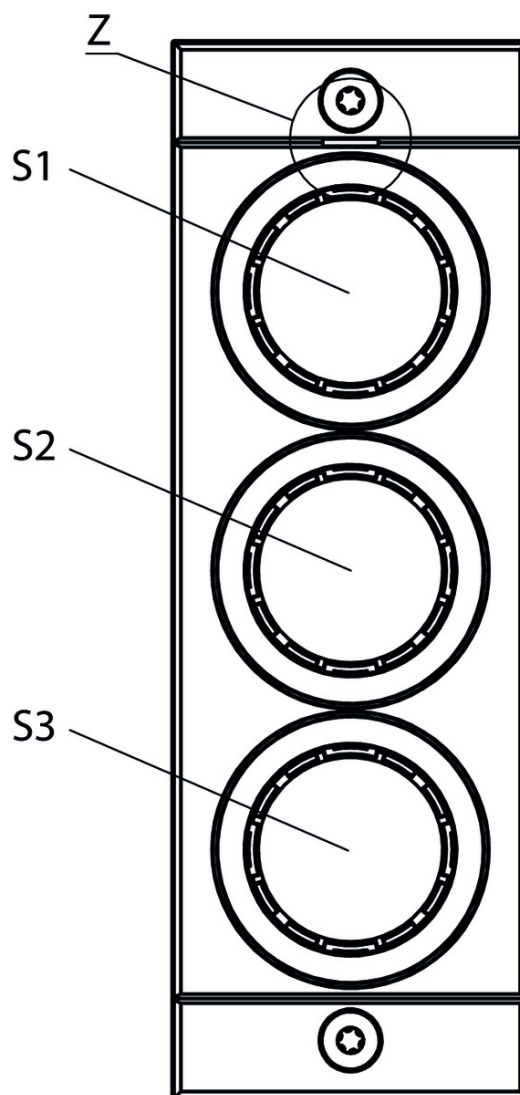

Electrical connection ratings

	Controls and indicators
Switching voltage	24 V
Switching current	5 ... 10 mA
Breaking capacity	max.0,25 W
Power supply LED	24 V DC

Controls and indicators

Control/indicator	
Version	Illuminated push buttons
Switching element	1NO
Item	S1
Control/indicator	
Version	Illuminated push buttons
Switching element	1NO
Item	S2
Control/indicator	
Version	Illuminated push buttons
Switching element	1NO
Item	S3

Miscellaneous

Additional feature	Incl. cover set ID. No. 120344
--------------------	--------------------------------

^[1] IP 65: Only in the screwed tight state with the specified base modules.

Dimension drawing

Z 2:1

Legende

Z Marks position of S1

S1 Illuminated pushbutton

S2 Illuminated pushbutton

S3 Illuminated pushbutton

Dimension drawing

Miscellaneous accessories