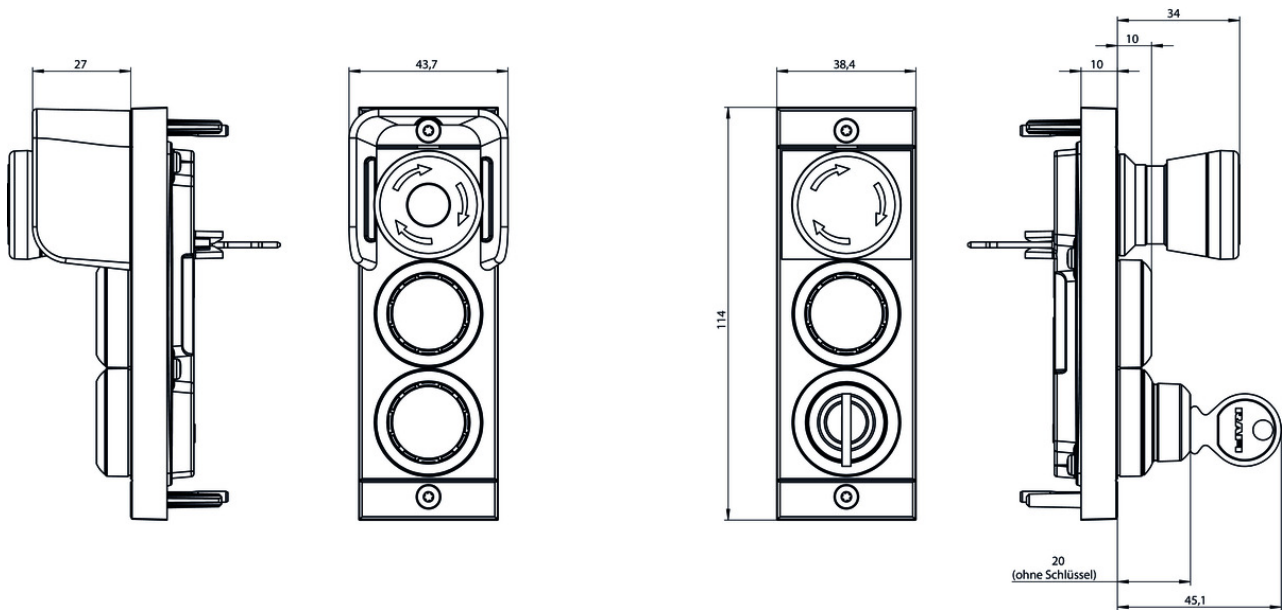

Miscellaneous

Additional feature	Incl. cover set ID. No. 120344
--------------------	--------------------------------

^[1] IP 65: Only in the screwed tight state with the specified base modules.

Dimension drawing

Z 2:1

Legende

Z Marks position of S1

S1 Illuminated pushbutton

S2 Illuminated pushbutton

S3 Illuminated pushbutton

Dimension drawing

Miscellaneous accessories

✓ Lens set labeled

120377 AY-SET-LNS-SY01-120377

125359 AY-SET-LNS-SY02-125359

126158 AY-SET-LNS-SY03-126158

✓ Lens set 5 colors

120344 AY-SET-LNS-0001-120344

✓ Lens set 6 colors

120378 AY-SET-LNS-0002-120378