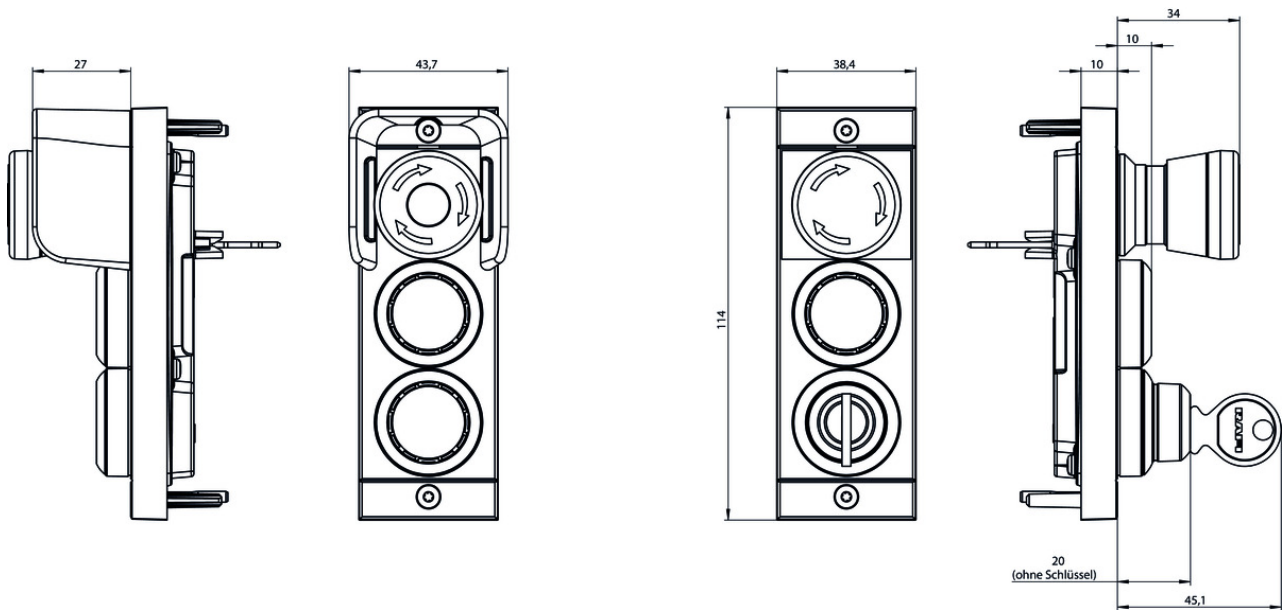

Miscellaneous

Additional feature	Incl. cover set ID. No. 120344
--------------------	--------------------------------

[1] IP 65: Only in the screwed tight state with the specified base modules.

Dimension drawing

Z 2:1

Legende

Z Marks position of S1

S1 Illuminated pushbutton

S2 Illuminated pushbutton

Dimension drawing

Miscellaneous accessories

✓ Lens set labeled

120377 AY-SET-LNS-SY01-120377

126158 AY-SET-LNS-SY03-126158

125359 AY-SET-LNS-SY02-125359

✓ Lens set 5 colors

120344 AY-SET-LNS-0001-120344

✓ Lens set 6 colors

120378 AY-SET-LNS-0002-120378

Catalogs