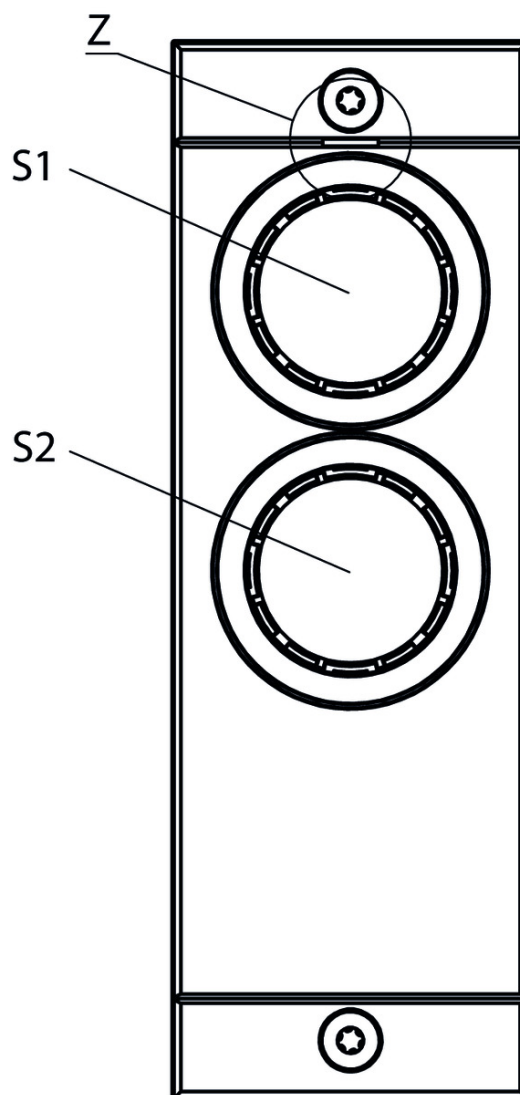

Electrical connection ratings

	Controls and indicators
Switching voltage	24 V
Switching current	5 ... 10 mA
Breaking capacity	max.0,25 W
Power supply LED	24 V DC

Controls and indicators

Control/indicator	
Version	Illuminated push buttons
Switching element	1NO
Item	S1
Control/indicator	
Version	Illuminated push buttons
Switching element	1NO
Item	S2

Miscellaneous

Additional feature	Incl. cover set ID. No. 120344
--------------------	--------------------------------

[1] IP 65: Only in the screwed tight state with the specified base modules.

Dimension drawing

Z 2:1

Legende

Z Marks position of S1

S1 Illuminated pushbutton

S2 Illuminated pushbutton

Dimension drawing

Miscellaneous accessories

✓ Lens set labeled