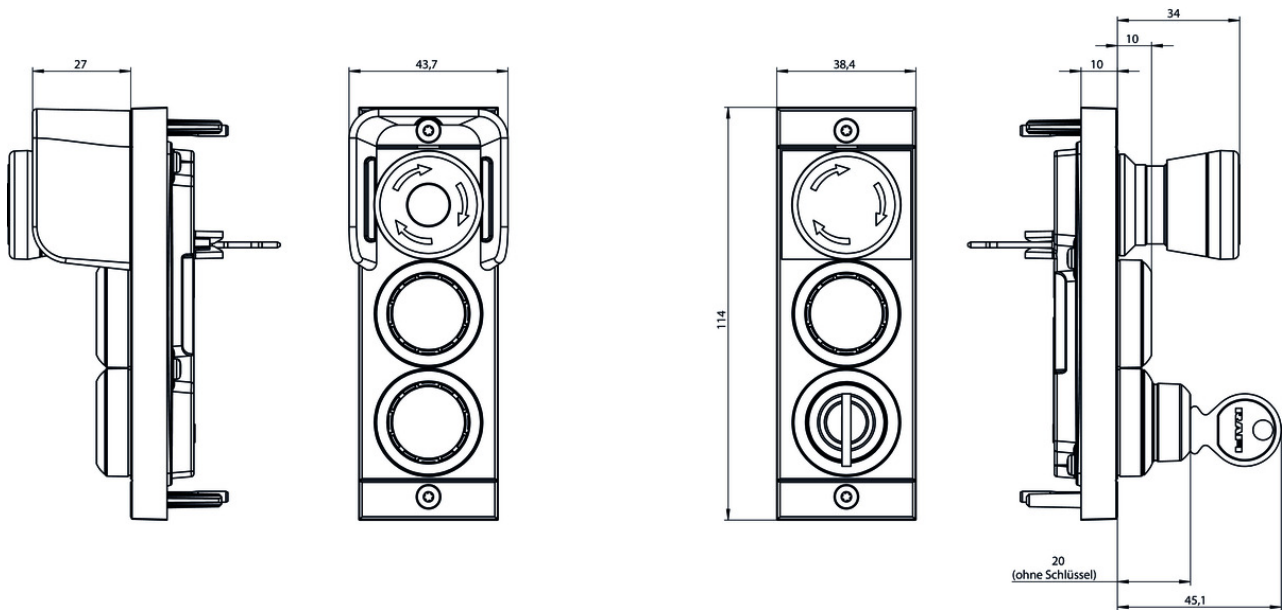

Miscellaneous

Additional feature	Incl. cover set ID. No. 120344
--------------------	--------------------------------

[1] IP 65: Only in the screwed tight state with the specified base modules.

Dimension drawing

Z 2:1

Legende

Z Marks position of S1

S1 Illuminated pushbutton

S3 Illuminated pushbutton

Dimension drawing

Miscellaneous accessories

✓ Lens set labeled

120377 AY-SET-LNS-SY01-120377

126158 AY-SET-LNS-SY03-126158

125359 AY-SET-LNS-SY02-125359

✓ Lens set 6 colors

120378 AY-SET-LNS-0002-120378

✓ Lens set 5 colors

120344 AY-SET-LNS-0001-120344

Catalogs