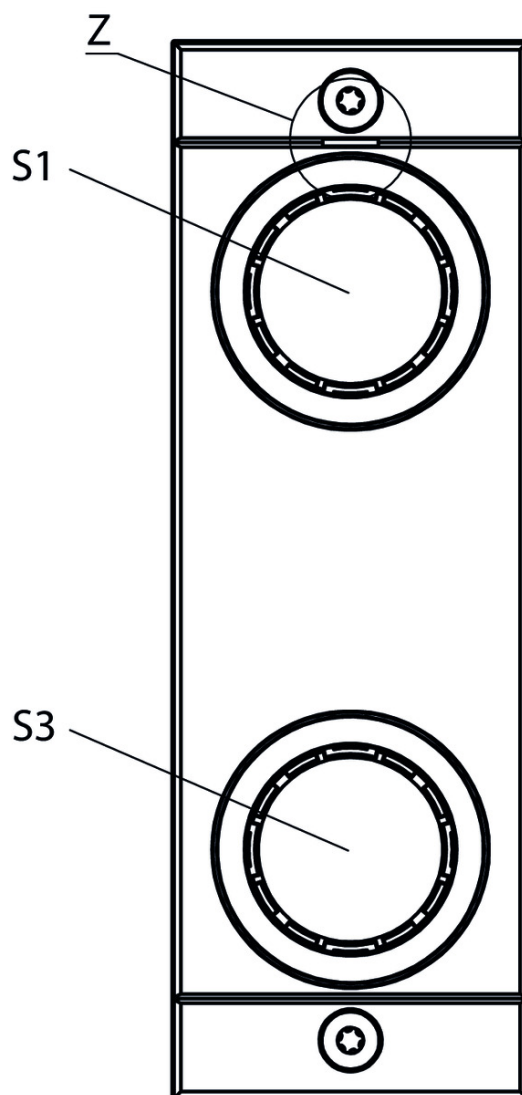

Electrical connection ratings

	Controls and indicators
Switching voltage	24 V
Switching current	5 ... 10 mA
Breaking capacity	max.0,25 W
Power supply LED	24 V DC

Controls and indicators

Control/indicator	
Version	Illuminated push buttons
Switching element	1NO
Item	S1
Control/indicator	
Version	Illuminated push buttons
Switching element	1NO
Item	S3

Miscellaneous

Additional feature	Incl. cover set ID. No. 120344
--------------------	--------------------------------

[1] IP 65: Only in the screwed tight state with the specified base modules.

Dimension drawing

Z 2:1

Legende

Z Marks position of S1

S1 Illuminated pushbutton

S3 Illuminated pushbutton

Dimension drawing

Miscellaneous accessories

✓ Lens set labeled