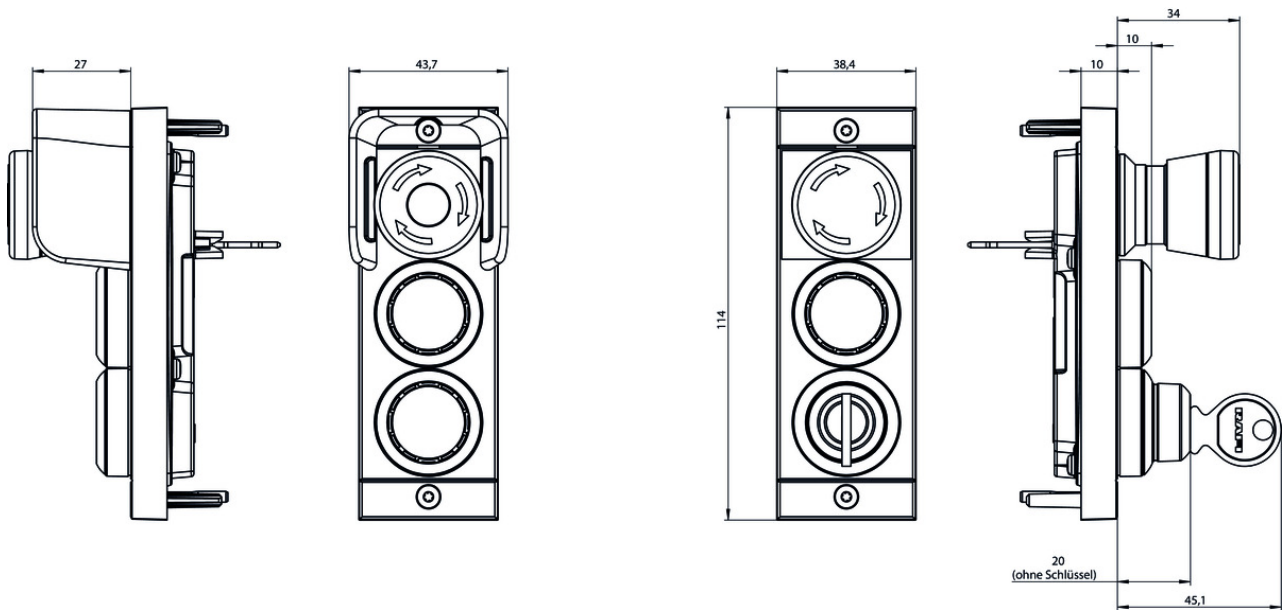

## Dimension drawing

Z 2:1

## Legende

- Z Marks position of S1
- S1 Key-operated rotary switch 1 x 90°, form V
- S2 Illuminated pushbutton
- S3 Illuminated pushbutton

## Dimension drawing