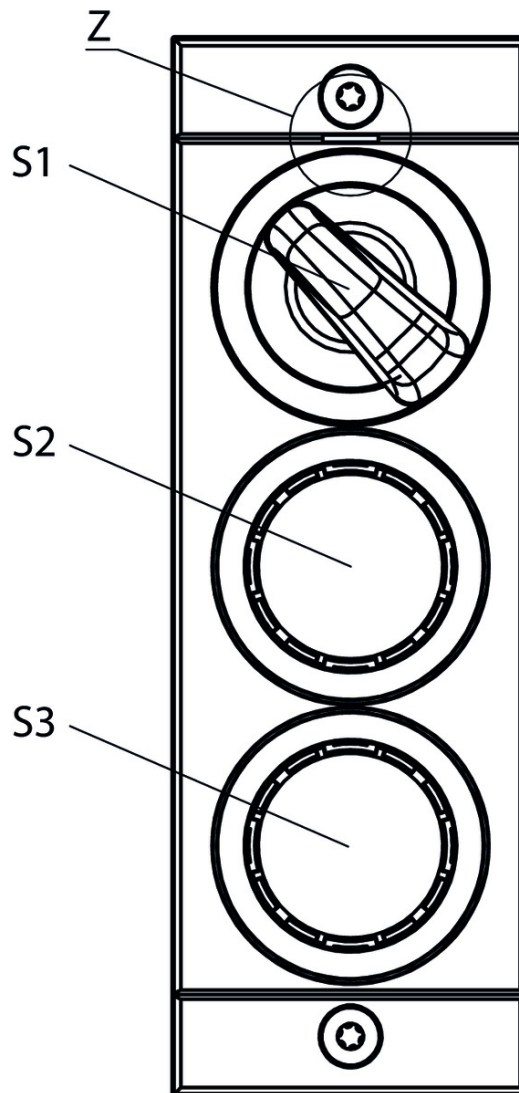

### Miscellaneous

Additional feature	Incl. cover set ID. No. 120344
--------------------	--------------------------------

<sup>[1]</sup> IP 65: Only in the screwed tight state with the specified base modules.

## Dimension drawing

Z 2:1

## Legende

- Z Marks position of S1
- S1 Key-operated rotary switch 1 x 90°, form V
- S2 Illuminated pushbutton
- S3 Illuminated pushbutton

## Dimension drawing