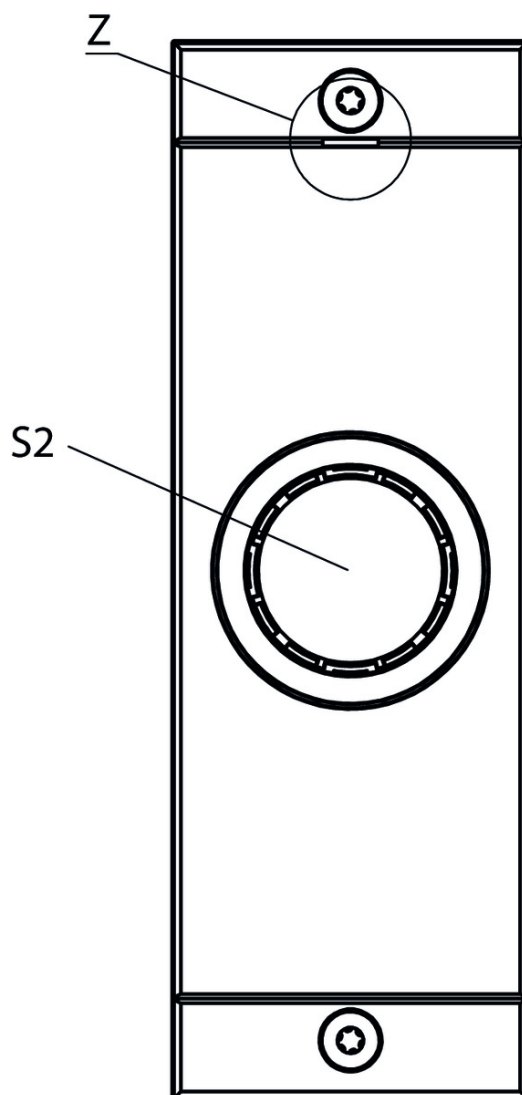

Electrical connection ratings

	Controls and indicators
Switching voltage	24 V
Switching current	5 ... 10 mA
Breaking capacity	max.0,25 W
Power supply LED	24 V DC

Controls and indicators

Control/indicator	
Version	Illuminated push buttons
Switching element	1NO
Item	S2

Miscellaneous

Additional feature	Incl. cover set ID. No. 120344
--------------------	--------------------------------

^[1] IP 65: Only in the screwed tight state with the specified base modules.

Dimension drawing

Z 2:1

Legende

Z Marks position of S2

S2 Illuminated pushbutton

Dimension drawing

Miscellaneous accessories

- ✓ Lens set 6 colors

120378 AY-SET-LNS-0002-120378