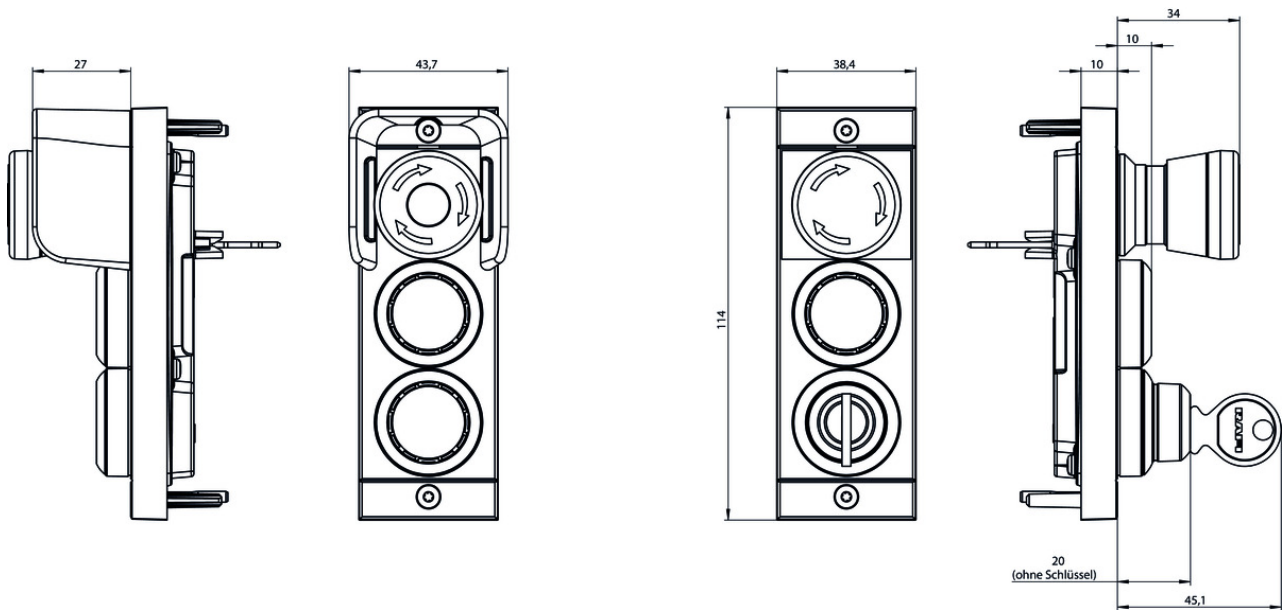

Miscellaneous

Additional feature	Incl. cover set ID. No. 120344
--------------------	--------------------------------

^[1] IP 65: Only in the screwed tight state with the specified base modules.

Dimension drawing

Z 2:1

Legende

Z Marks position of S2

S2 Illuminated pushbutton

Dimension drawing

Miscellaneous accessories

- ✓ Lens set 6 colors

120378 AY-SET-LNS-0002-120378

- ✓ Lens set 5 colors

120344 AY-SET-LNS-0001-120344

- ✓ Lens set labeled

120377 AY-SET-LNS-SY01-120377

126158 AY-SET-LNS-SY03-126158

125359 AY-SET-LNS-SY02-125359

Catalogs

- ✓ Multifunctional Gate Box MGB2 Modular Multifunctional Gate Box MGB2 Modular Multifunctional Gate Box MGB2 Modular Multifunctional Gate Box MGB2 Modular Multifunctional Gate Box MGB2 Modular