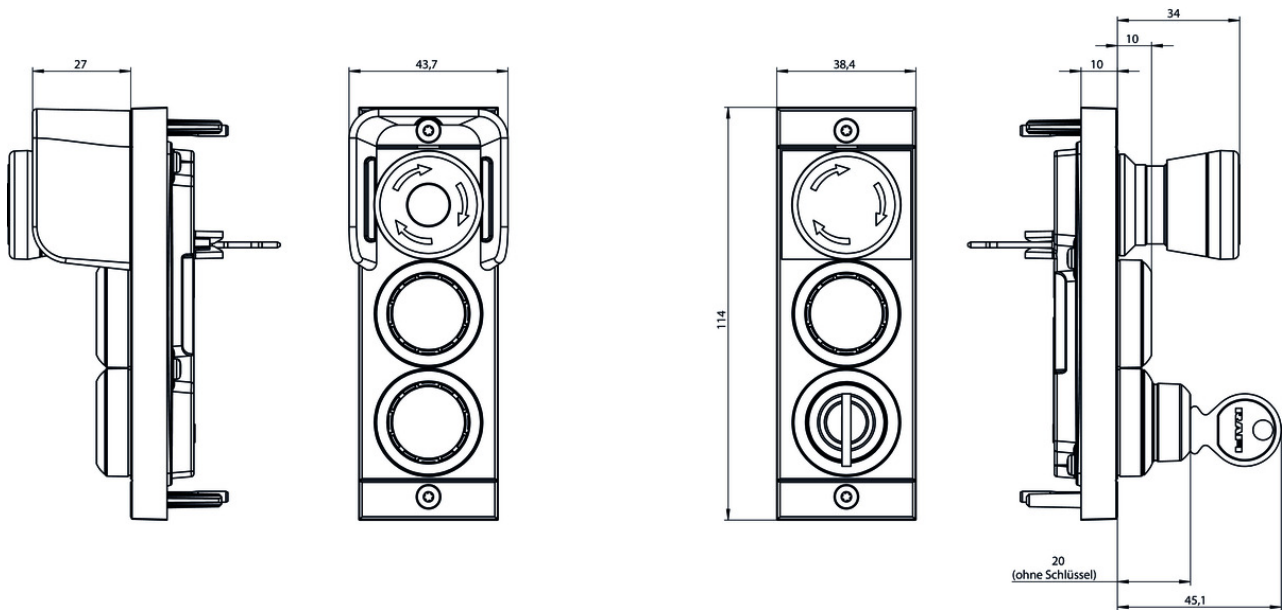

## Dimension drawing

Z 2:1

## Legende

Z Marks position of S1

S1 Illuminated pushbutton

## Dimension drawing