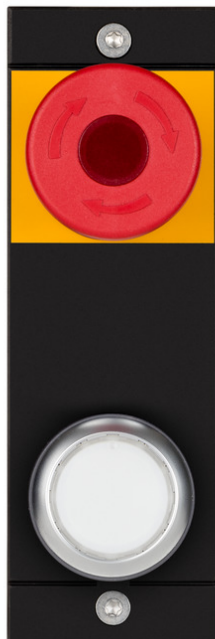

**ITEM 137738 MSM-1-P-CA-B0P-B5-137738**

Description	Technical data	Accessories	Downloads
-------------	----------------	-------------	-----------

**Features**

- › Function expansion for modules MGB2 and MCM
- › Connection type: P
- › One illuminated emergency stop according to ISO 13850
- › One illuminated pushbutton
- › incl. lens set

**Approvals**

**Mechanical values and environment**

Material	Fiber glass reinforced plastic
Weight	Net 0,1 kg
Ambient temperature	

	At $U_B = 24V$ DC	-25 ... 55 °C
Degree of protection		IP 65 (IP 20) [1]
Resilience to vibration		In acc. with EN 60947-5-3
Installation position		Any
Reaction time		See operating instructions for bus module MBM-... or interlocking/locking module MGB2-I.-BR-... / MGB2-L.-BR-...

### Electrical connection ratings

	<b>Controls and indicators</b>	
Switching voltage		24 V
Switching current		5 ... 10 mA
Breaking capacity		max.0,25 W
Power supply LED		24 V DC
	<b>Illuminated emergency stop</b>	
Switching voltage		5 ... 24 V
Switching current		5 ... 100 mA
Breaking capacity		max.0,25 W
Power supply LED		24 V DC

### Controls and indicators

Control/indicator	
Designation	beleuchtet
Version	Emergency stop
Switching element	2 pos. driven NC
Item	S1
Control/indicator	
Version	Illuminated push buttons
Switching element	1NO
Item	S3