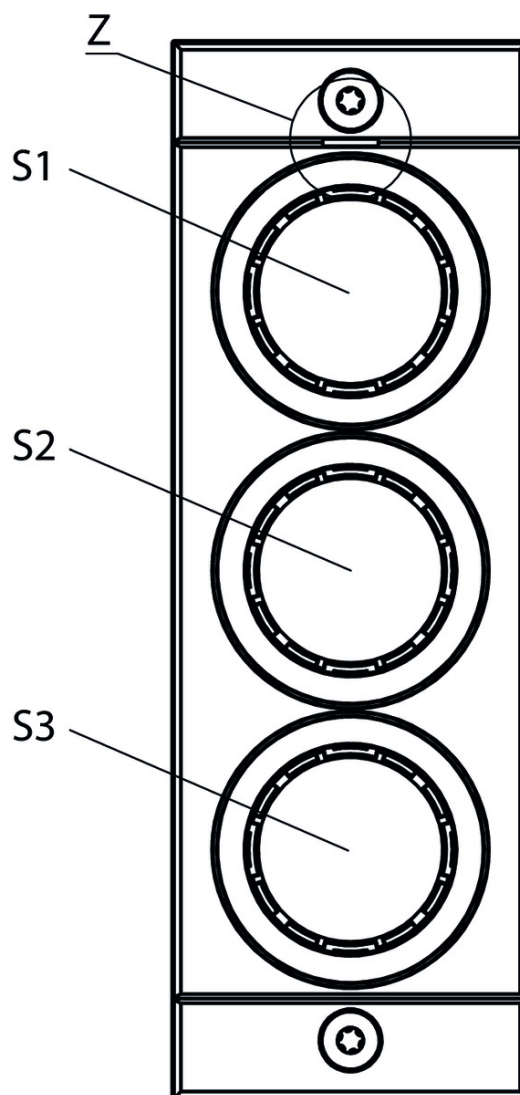

Electrical connection ratings

	Controls and indicators
Switching voltage	24 V
Switching current	5 ... 10 mA
Breaking capacity	max.0,25 W
Power supply LED	24 V DC

Controls and indicators

Control/indicator	
Version	Illuminated push buttons
Switching element	1NO
Item	S1
Control/indicator	
Version	Illuminated push buttons
Switching element	1NO
Item	S2
Control/indicator	
Version	Illuminated push buttons
Switching element	1NO
Item	S3

Miscellaneous

Additional feature	Incl. cover set ID. No. 120344
--------------------	--------------------------------

^[1] IP 65: Only in the screwed tight state with the specified base modules.

Dimension drawing

Z 2:1

Legende

- Z Marks position of S1
- S1 Illuminated pushbutton
- S2 Illuminated pushbutton
- S3 Illuminated pushbutton

Dimension drawing

Miscellaneous accessories

✓ Lens set labeled

120377 AY-SET-LNS-SY01-120377