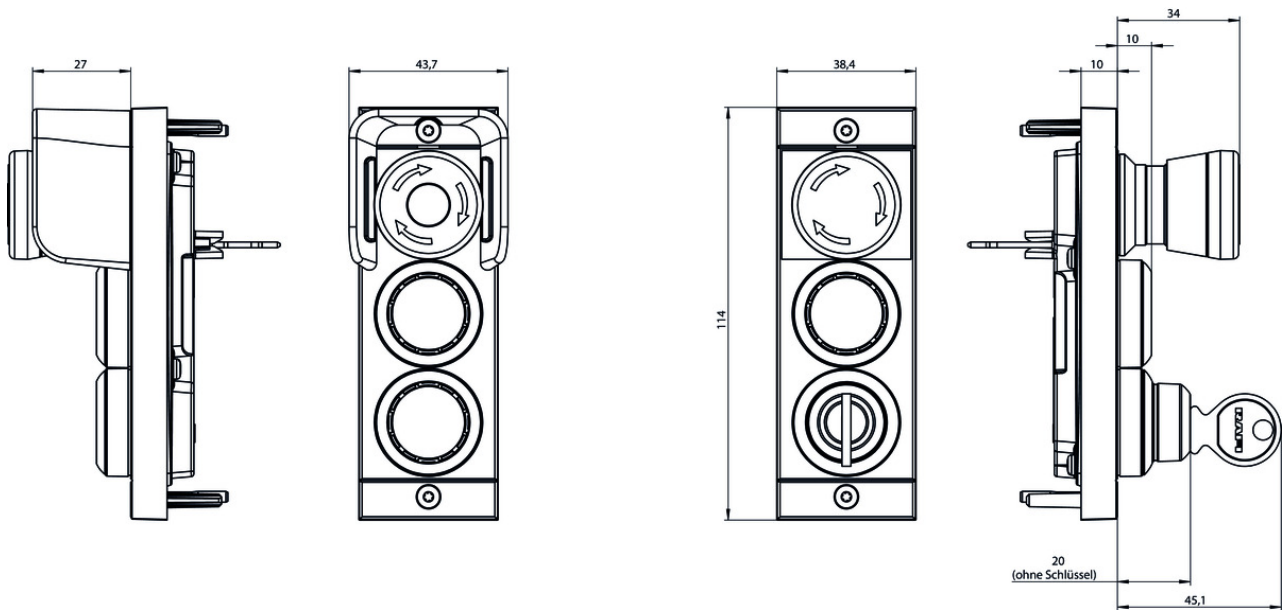

Electrical connection ratings

	Controls and indicators
Switching voltage	24 V
Switching current	5 ... 10 mA
Breaking capacity	max.0,25 W
Power supply LED	24 V DC

Controls and indicators

Control/indicator	
Version	Illuminated push buttons
Switching element	1NO
Item	S1
Control/indicator	
Version	Illuminated push buttons
Switching element	1NO
Item	S2
Control/indicator	
Version	Illuminated push buttons
Switching element	1NO
Item	S3

Miscellaneous

Additional feature	Incl. cover set ID. No. 120344
--------------------	--------------------------------

^[1] IP 65: Only in the screwed tight state with the specified base modules.

Dimension drawing

Z 2:1

Legende

- Z Marks position of S1
- S1 Illuminated pushbutton
- S2 Illuminated pushbutton
- S3 Illuminated pushbutton

Dimension drawing

Miscellaneous accessories

✓ Lens set labeled

120377 AY-SET-LNS-SY01-120377