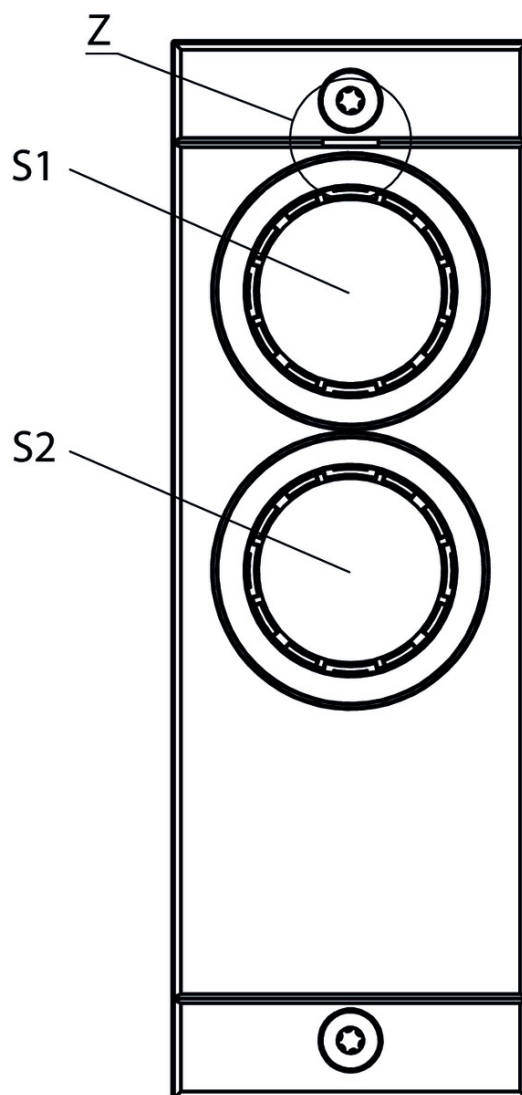

Electrical connection ratings

	Controls and indicators
Switching voltage	24 V
Switching current	5 ... 10 mA
Breaking capacity	max.0,25 W
Power supply LED	24 V DC

Controls and indicators

Control/indicator	
Version	Illuminated push buttons
Switching element	1NO
Item	S1
Control/indicator	
Version	Illuminated push buttons
Switching element	1NO
Item	S2

Miscellaneous

Additional feature	Incl. cover set ID. No. 120344
--------------------	--------------------------------

^[1] IP 65: Only in the screwed tight state with the specified base modules.

Dimension drawing

Z 2:1

Legende

Z Marks position of S1

S1 Illuminated pushbutton

S2 Illuminated pushbutton

Dimension drawing

Miscellaneous accessories

✓ Lens set labeled