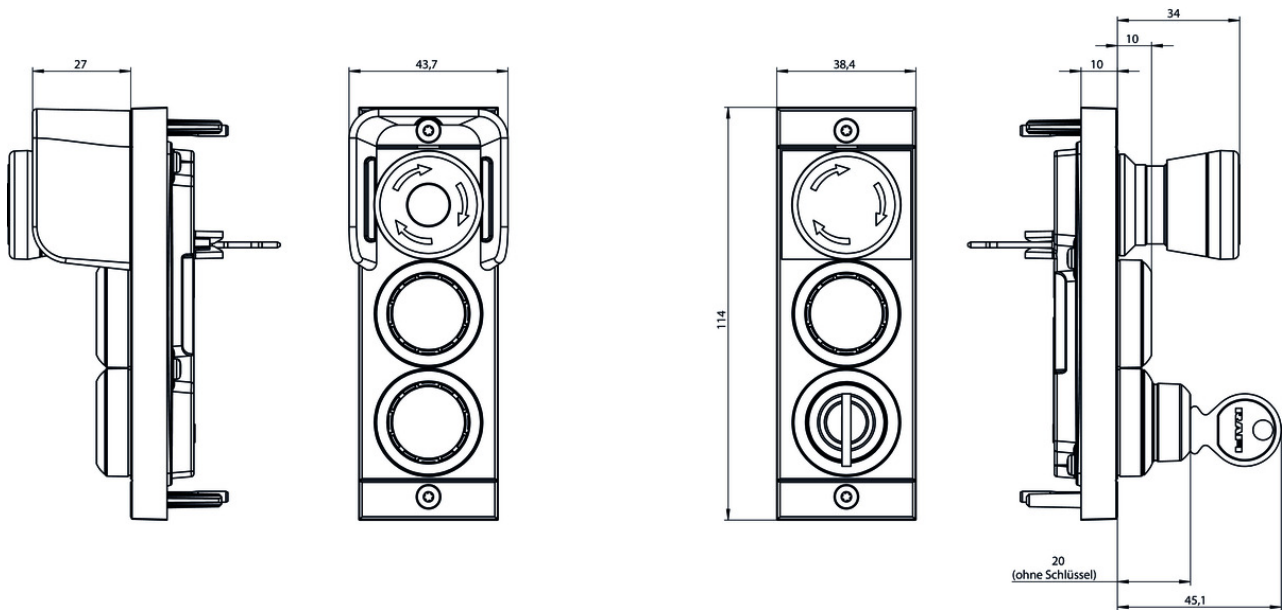

Miscellaneous

Additional feature	Incl. cover set ID. No. 120344
--------------------	--------------------------------

^[1] IP 65: Only in the screwed tight state with the specified base modules.

Dimension drawing

Z 2:1

Legende

Z Marks position of S1

S1 Illuminated pushbutton

S2 Illuminated pushbutton

Dimension drawing

Miscellaneous accessories

✓ Lens set labeled

120377 AY-SET-LNS-SY01-120377

126158 AY-SET-LNS-SY03-126158

125359 AY-SET-LNS-SY02-125359

✓ Lens set 5 colors

120344 AY-SET-LNS-0001-120344

✓ Lens set 6 colors

120378 AY-SET-LNS-0002-120378

Catalogs