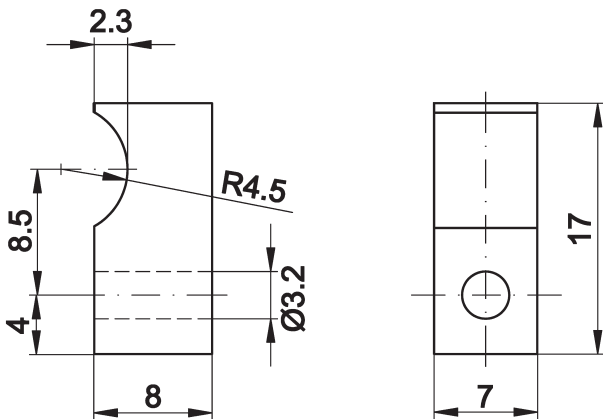

**AM000054**

**ACCESSORIES • MOUNTING**

**MECHANICAL DATA**

Height	8 mm
Housing material	Metal
Length	17 mm
Type of mechanical accessories	Retaining bracket
Width	7 mm

**DIMENSIONAL DRAWING**

**INSTALLATION**