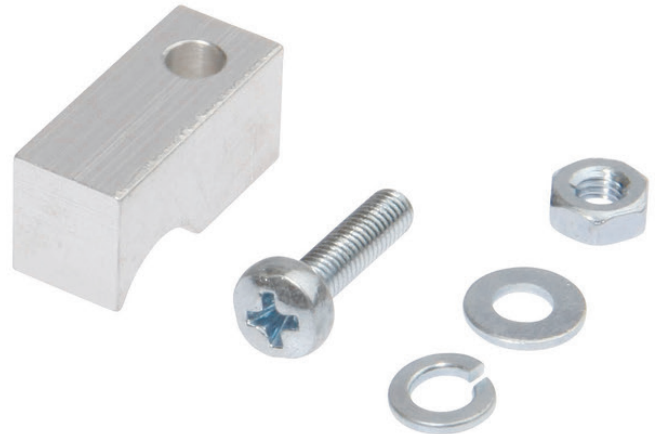

**AM000054**

**ACCESSORIES • MOUNTING**

**MECHANICAL DATA**

Height	8 mm
Housing material	Metal
Length	17 mm
Type of mechanical accessories	Retaining bracket
Width	7 mm

**DIMENSIONAL DRAWING**

**INSTALLATION**