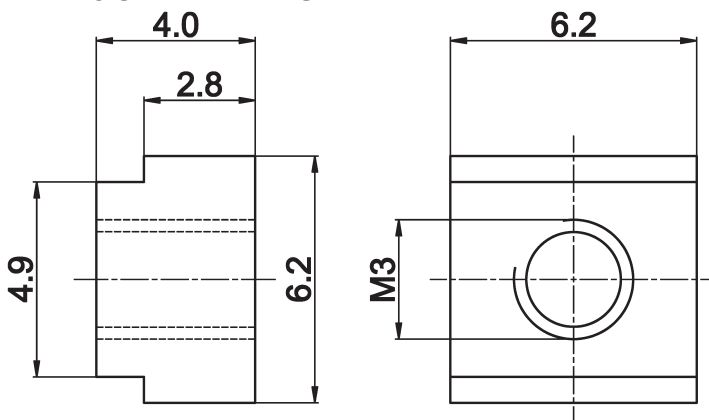

AM000076

ACCESSORIES • MOUNTING

MECHANICAL DATA

Housing material

Stainless steel

Type of mechanical accessories

Clamp

DIMENSIONAL DRAWING