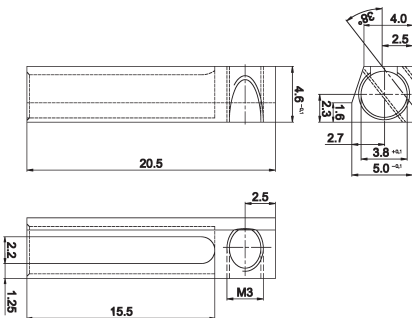

AM000081

ACCESSORIES • MOUNTING

MECHANICAL DATA

Housing material

Aluminium

Type of mechanical accessories

Adapter

DIMENSIONAL DRAWING