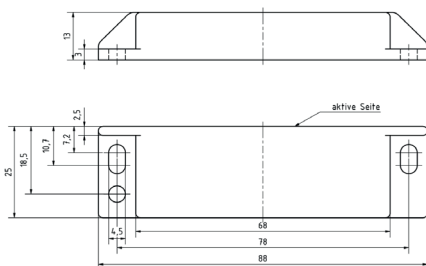

#### MECHANICAL DATA

Design	Angular
Floor mounting possible	Yes
Height	13 mm
Housing material	PA 6.6 (synthetic)
Length	88 mm
Mounting method	Surface mounting
Wall mounting	Yes
Width	25 mm

#### DIMENSIONAL DRAWING