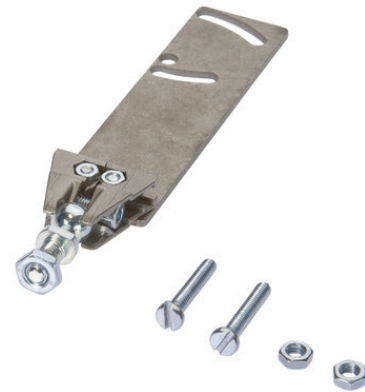

AY000119

ACCESSORIES • UNIVERSAL HOLDERS

MECHANICAL DATA

Housing material	Metal
Type of mechanical accessories	Fixture kit

DIMENSIONAL DRAWING

INSTALLATION

Mounting / Installation may only be carried out by a qualified electrician!