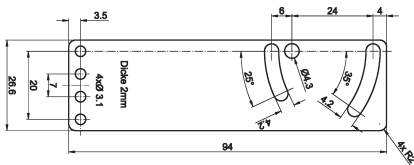

AY000119

ACCESSORIES • UNIVERSAL HOLDERS

MECHANICAL DATA

Housing material	Metal
Type of mechanical accessories	Fixture kit

DIMENSIONAL DRAWING

INSTALLATION

Mounting / Installation may only be carried out by a qualified electrician!