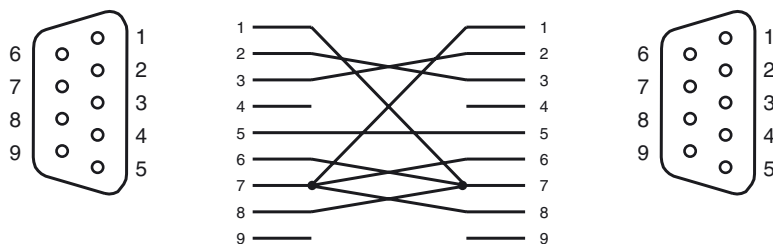

**Electrical connection**

**Model Number**

**IVZ-K-R2**

Null modem cable

**Features**

- Null modem cable for connection to RS 232

**Technical data**

**Mechanical specifications**

|        |   |      |
|--------|---|------|
| Cable  |   |      |
| Color  |   | grey |
| Length | L | 2 m  |

Release date: 2011-02-01 09:05 Date of issue: 2011-02-01 09:2765\_ENG.xml