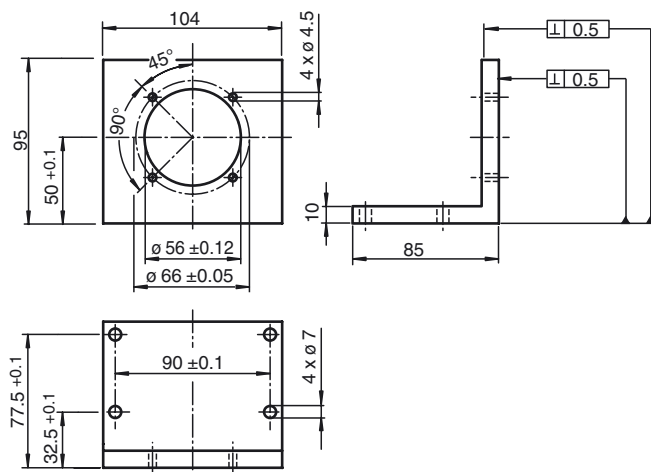

Dimensions

Technical data

Model Number

9278

Release date: 2013-12-02 12:17 Date of issue: 2013-12-02 044801_eng.xml