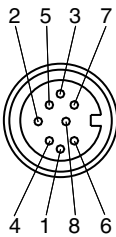

**Model Number**

42308A

Features

- Socket
- Straight
- 8-pin

Connection**Technical data****General specifications**

Type	Cable connector
Number of poles	8-pin
Construction type	straight

Standard conformity

Protection degree	IP67
-------------------	------