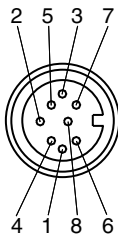

**Model Number**

42308B

Features

- Socket
- Angled
- 8-pin

Connection**Technical data****General specifications**

Type	Cable connector
Number of poles	8-pin
Construction type	angled

Standard conformity

Protection degree	IP67
-------------------	------