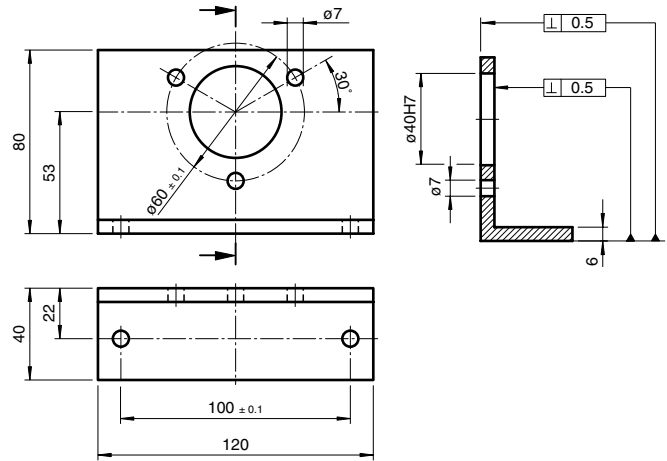

Dimensions

Technical data

Model Number

9301

Release date: 2011-11-03 12:49 Date of issue: 2011-11-03 045029\_eng.xml