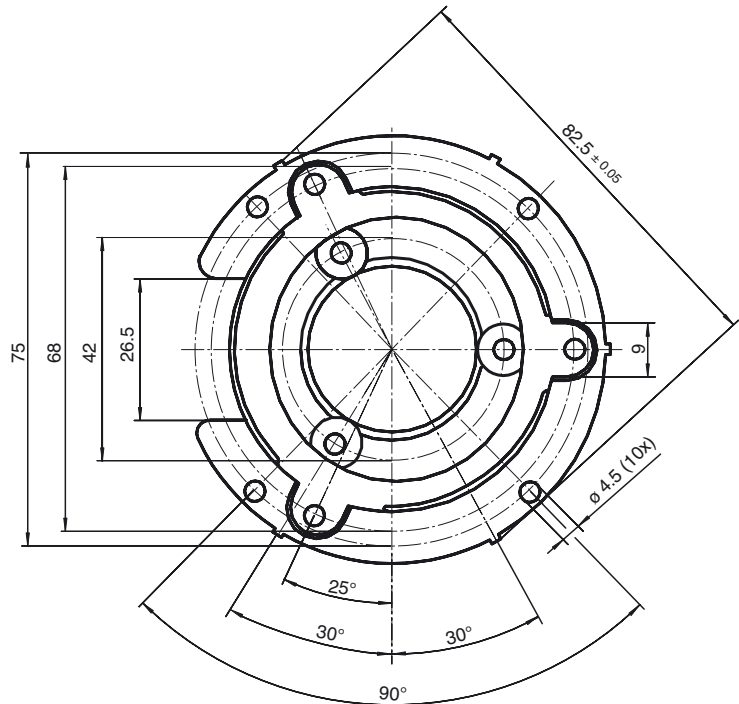

**Dimensions**

**Model Number**

**9300**

Mounting bracket for servo flange

**Matching system components**

**9311**

Mounting set for the mounting bracket  
9300

**Technical data**

**Ambient conditions**

Ambient temperature -40 ... 120 °C (-40 ... 248 °F)

**Mechanical specifications**

Material PPS  
Mass 54 g

Release date: 2018-10-22 15:21 Date of issue: 2018-10-22 045037\_eng.xml

Refer to "General Notes Relating to Pepperl+Fuchs Product Information".