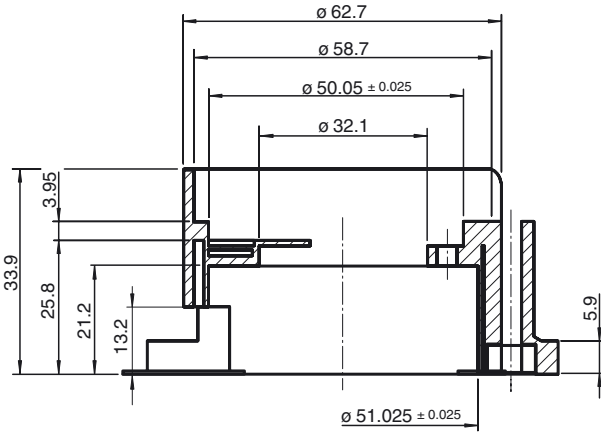

**Dimensions**

**Model Number**

**9300**

Mounting bracket for servo flange

**Matching system components**

**9311**

Mounting set for the mounting bracket  
9300

**Technical data**

**Ambient conditions**

Ambient temperature -40 ... 120 °C (-40 ... 248 °F)

**Mechanical specifications**

Material PPS  
Mass 54 g

Release date: 2018-10-22 15:21 Date of issue: 2018-10-22 045037\_eng.xml

Refer to "General Notes Relating to Pepperl+Fuchs Product Information".